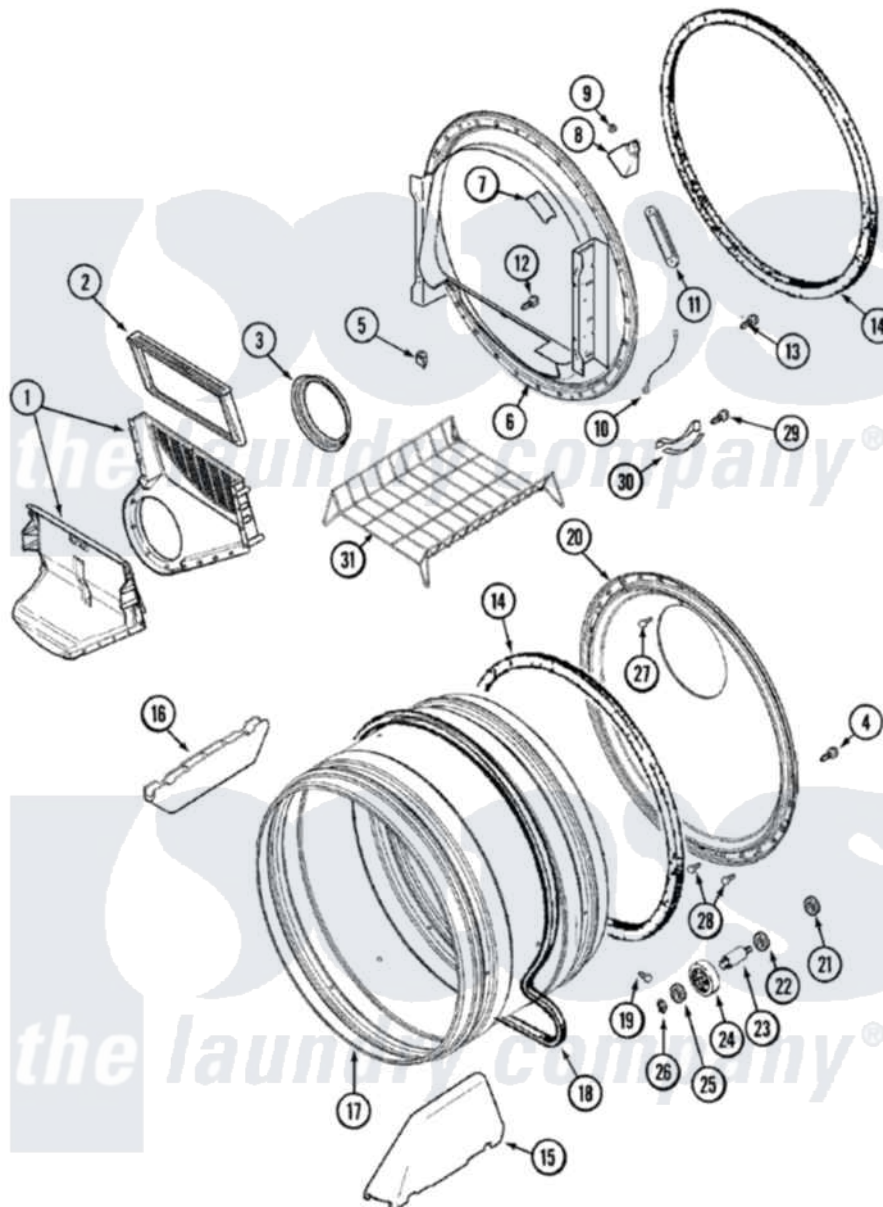

Maytag MDG9606BWW 07 - TUMBLER

Maytag [Residential Maytag MDG9606BWW Dryer Parts](#) Parts Diagram 07 - TUMBLER
 Click on the part number to view part

Item	Original Part Number	Replaced By	Status	Part Description
1	33001799			Outlet Duct Assembly Note: Outlet Duct Assembly
2	33001808			Filter, Lint
3	33001758	33002560		Seal, Blower
4	33002190			SCrew, C BraCe, BraCket, Cabinet
5	Y310376			Clip, Door Switch Harness
6	33001868			Front, Tumbler Front W/Sensor Note: Front, Tumbler
7	33001871			Screw Note: Screw, Drum Light
"	33001869			Lens, Drum Light
"	22002263			Lamp
8	33001870		Not Available	HOLDER, LAMP (W/HOUSING) NOTE: LAMP (W/HOUSING & HOLDER)
9	214872			Palnut, End Cap Note: Nut, Lamp Holder
10	211294	90767		Screw, 8A X 3/8 HeX Washer

10	211294	30707	Head Tapping
"	Y303711		Sensor Ground Wire
11	22001078	3177991	Screw
"	33001809		Sensor Bar Assembly
12	312311	312311MAY	Screw
13	33001855	33002917	Screw, No.10-16
14	33001807		Seal, Tumbler
15	33001756	33002032	Baffle
16	33001755		Baffle
17	33001889		Tumbler
18	33001777	33002535	V-Belt
19	33001788	33002973	Screw, No.9-15 X 1.00 Hx WS
20	33001801		Back, Tumbler
21	33001443		Nut, Hex
22	Y313347	312535	Washer, Vault Mounting Brk.
23	Y312948	6-3129480	Shaft- Tumbler
24	Y303373	12001541	Drum Roller/Washer Assembly--W
25	312535		Washer, Vault Mounting Brk.
26	410233	9703438	Ring-Retrn
27	210932		Screw, No.8 X 9/16 Ctsk Note: Screw, Inlet Duct
28	22001996	3370225	Screw
29	210720		Rivet, Bearing To Tumbler Fmt
30	306508		Tumbler Bearing Kit ----W
31	33001917	33001917A	Rack- Dryi