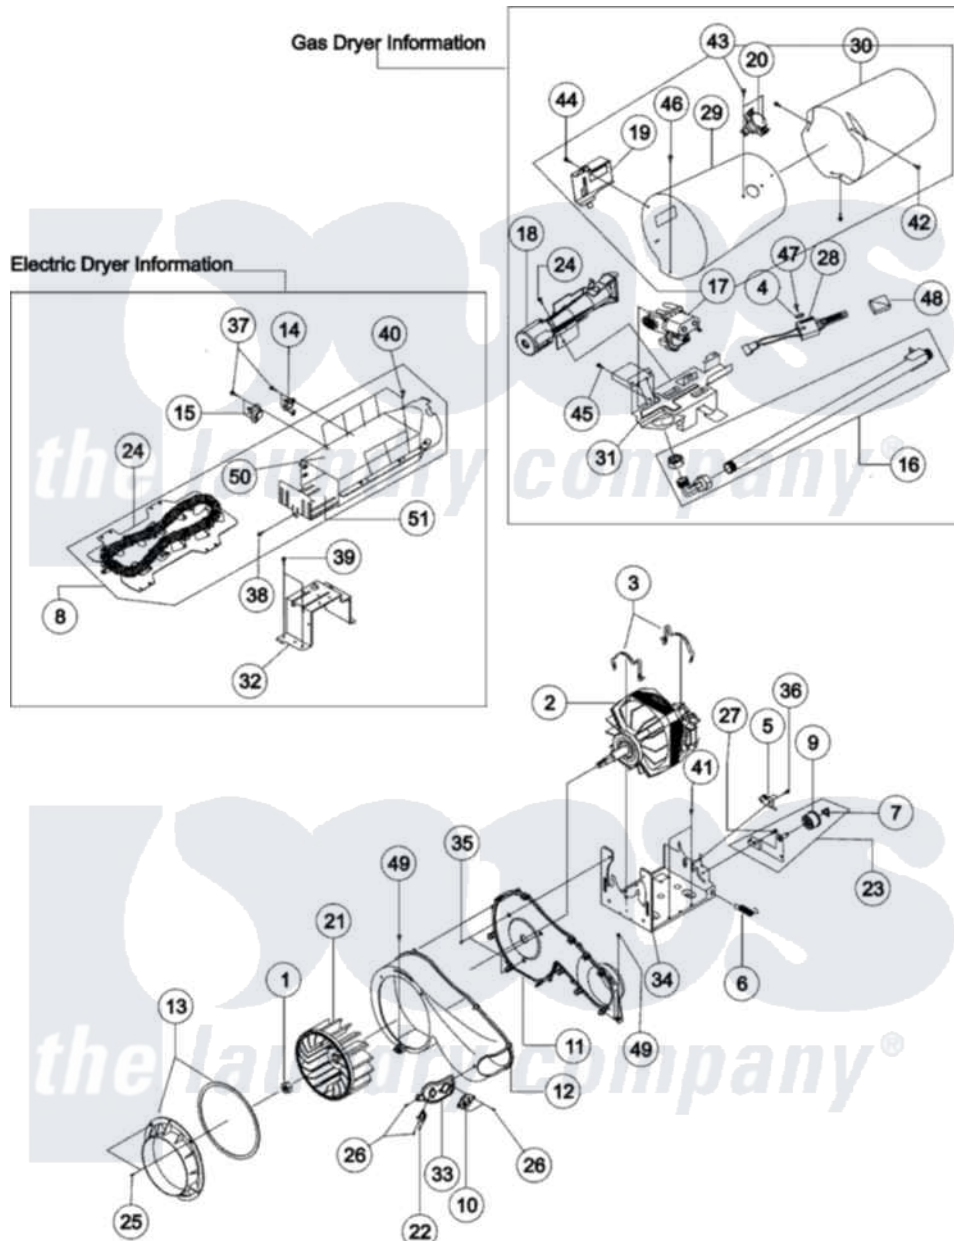

Maytag MDG9700AWW 01 - BLOWER-HEATER-MOTOR

Maytag [Residential Maytag MDG9700AWW Dryer Parts](#) Parts Diagram 01 - BLOWER-HEATER-MOTOR
 Click on the part number to view part

Item	Original Part Number	Replaced By	Status	Part Description
1	35001079			Nut-Inch
2	35001080			Assembly, Motor 60 Hz
3	35001081			Clamp, Motor
4	6021-001130			Nut-Circular
5	35001082			Switch, Broken Belt
6	35001278			Spring-Tension
"	35001083	12002777		Bracket-ID
7	35001084			Holder-Shaft
8	35001119			Assembly, Heater Box
9	35001086			Pulley Assembly
10	35001191			Thermistor
11	35001088			Blower-Housing Rear
12	35001089		Not Available	Housing-Blower Front
13	35001090			Assembly-Duct Connector
14	35001193			Assembly-Bracket Thermostat
15	35001092			Thermostat