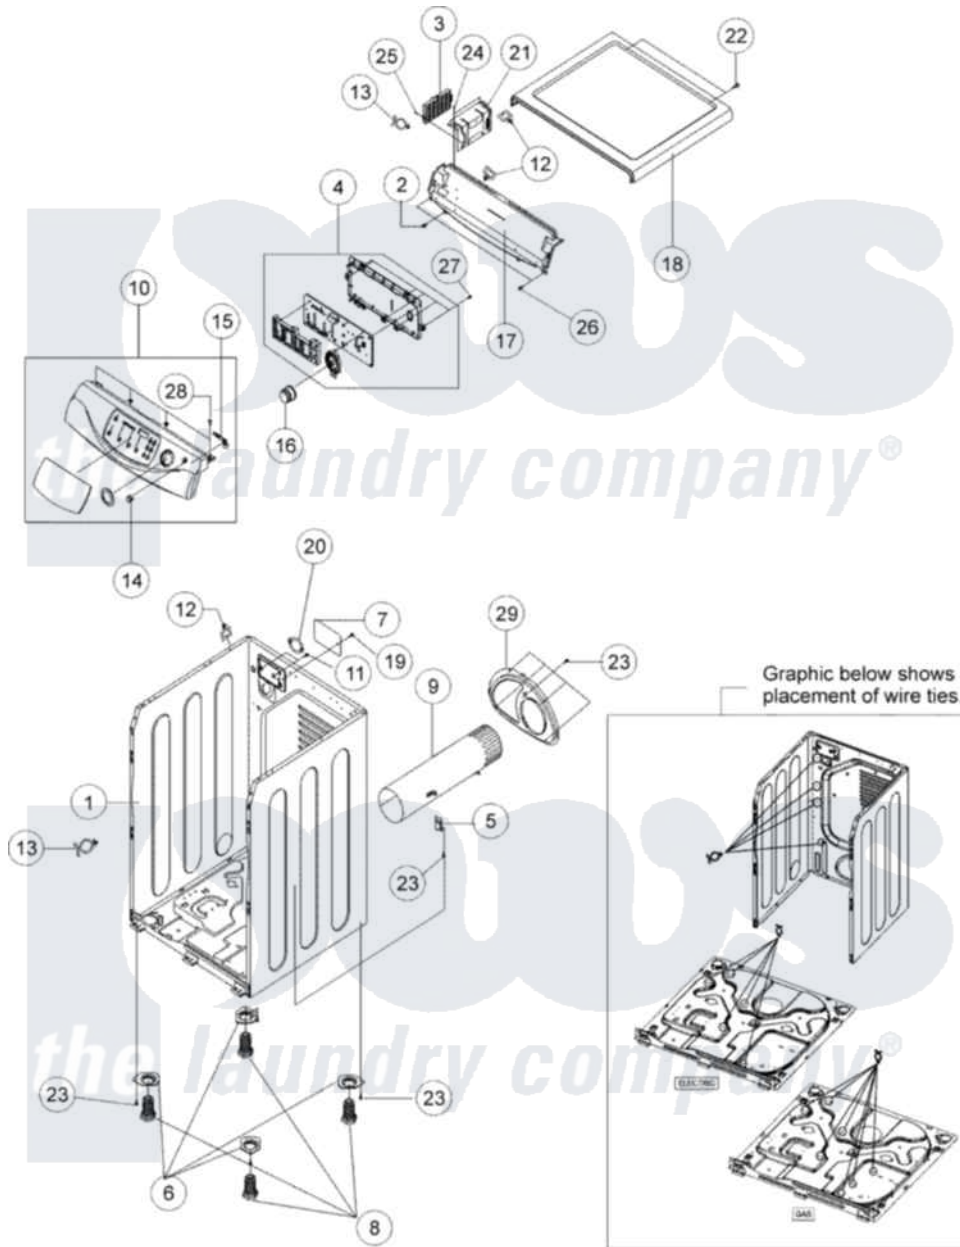

Maytag MDG9700AWW 02 - CONTROL PANEL - CABINET

Maytag Residential Maytag MDG9700AWW Dryer Parts Parts Diagram 02 - CONTROL PANEL - CABINET
 Click on the part number to view part

Item	Original Part Number	Replaced By	Status	Part Description
1	35001170			Assembly-Frame White
2	6006-001170			Screw-Tapping
3	35001153			Assembly Pcb Parts
4	35001154	35001227		Assembly Pcb P
5	35001155			Guide-Exhaust
6	35001156			Bracket, Dryer Foot
7	34001069			Cover-Power Cord
8	35001158			Foot, Dryer
9	35001159	12002640		Duct, Exhaust Assembly
10	35001160			Assembly-Panel Control
11	6002-000231		Not Available	Screw-Tapping (5)
12	35001171			Clamper-Wire Saddle
13	35001004	M0585401		Tie, Wire
14	34001235			Button-Push
15	34001279			Lever-Power
16	34001233			Knob-Encoder

17	35001162		Frame-Plate
18	35001163		Cover-Top Lu
19	35001166	34001211	Screw-Pump Bracket
20	35001167		Strain-Relief Power Cord
"	34001481	279320	Block-Term
21	35001168		Bracket, Control Board
22	35001118	61002031	Screw, Handle
23	6002-000239	Not Available	Screw-Tapping (10)
24	6002-000231	Not Available	Screw-Tapping (5)
25	6002-000231	Not Available	Screw-Tapping (5)
26	35001166	34001211	Screw-Pump Bracket
27	6002-000213	Not Available	Screw-Tapping (5)
28	6002-000231	Not Available	Screw-Tapping (5)
29	35001201		Cover-Back