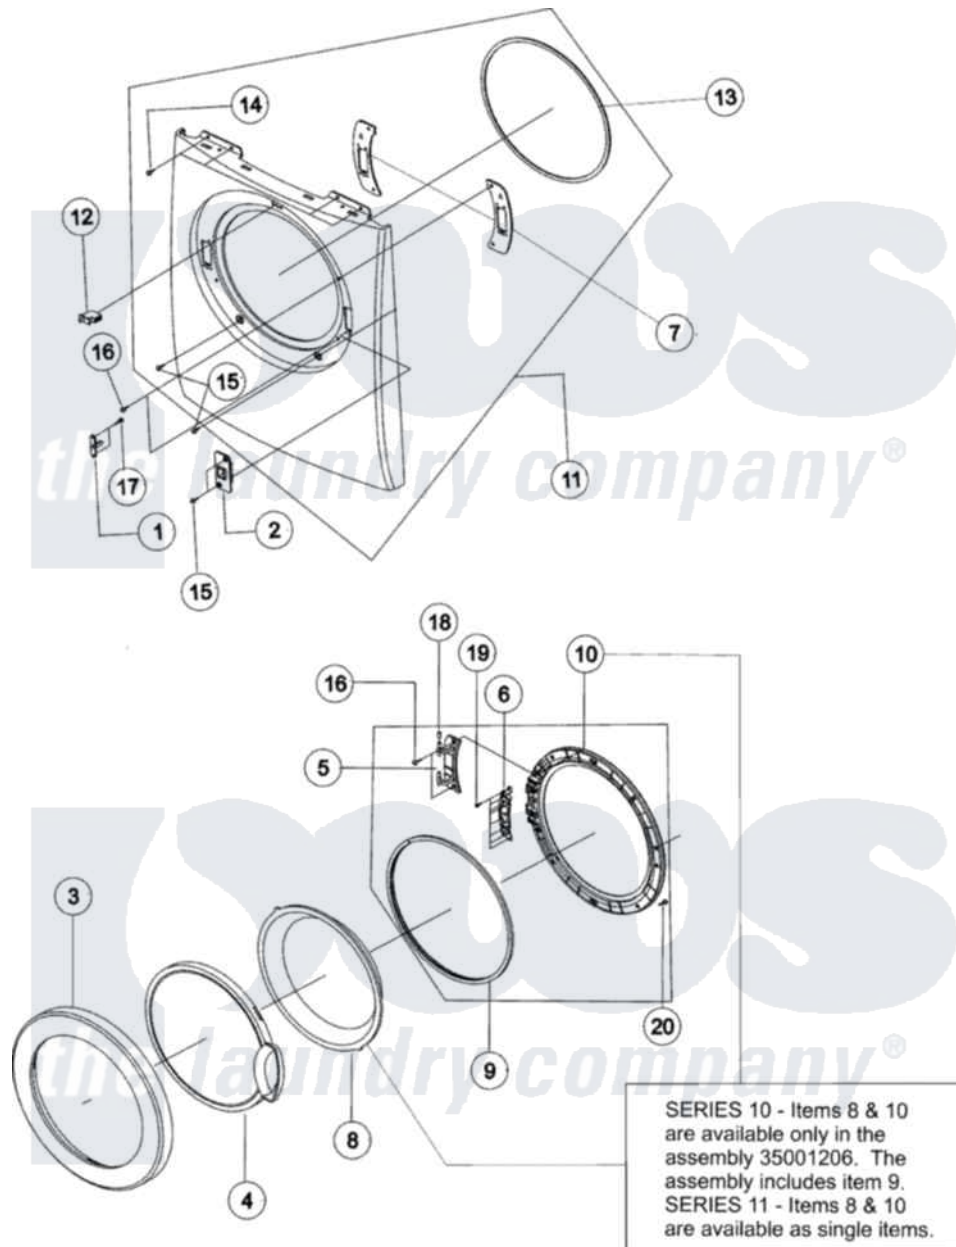

Maytag MDG9700AWW 04 - FRONT - DOOR

Maytag Residential Maytag MDG9700AWW Dryer Parts Parts Diagram 04 - FRONT - DOOR
 Click on the part number to view part

Item	Original Part Number	Replaced By	Status	Part Description
1	35001111			Lever-Door
2	35001112			Catch, Door Assembly
3	35001113			Cover-Door
4	35001114			Door-Safety
5	35001115			Hinge-Door
6	35001120			Support-Hinge
7	35001129			Bracket-Hinge
8	35001206			Assembly Holder-Glass
"	35001182			Door-Glass
9	35001122	35001250		Seal-Door
10	35001206			Assembly Holder-Glass
"	35001183			Holder-Glass
11	35001124			Assembly-Frame Front
12	35001125			Door-Switch
13	35001128			Sponge-Epdm
14	34001211			Screw-Pump Bracket

15	6002-001006	Not Available	SCREW
16	35001126		Screw-Machine
17	6002-001204	Not Available	SCREW-TAPPING
18	35001127		Bearing-Hinge
19	6002-000213	Not Available	Screw-Tapping (5)
20	6002-000525		Screw-Tapping