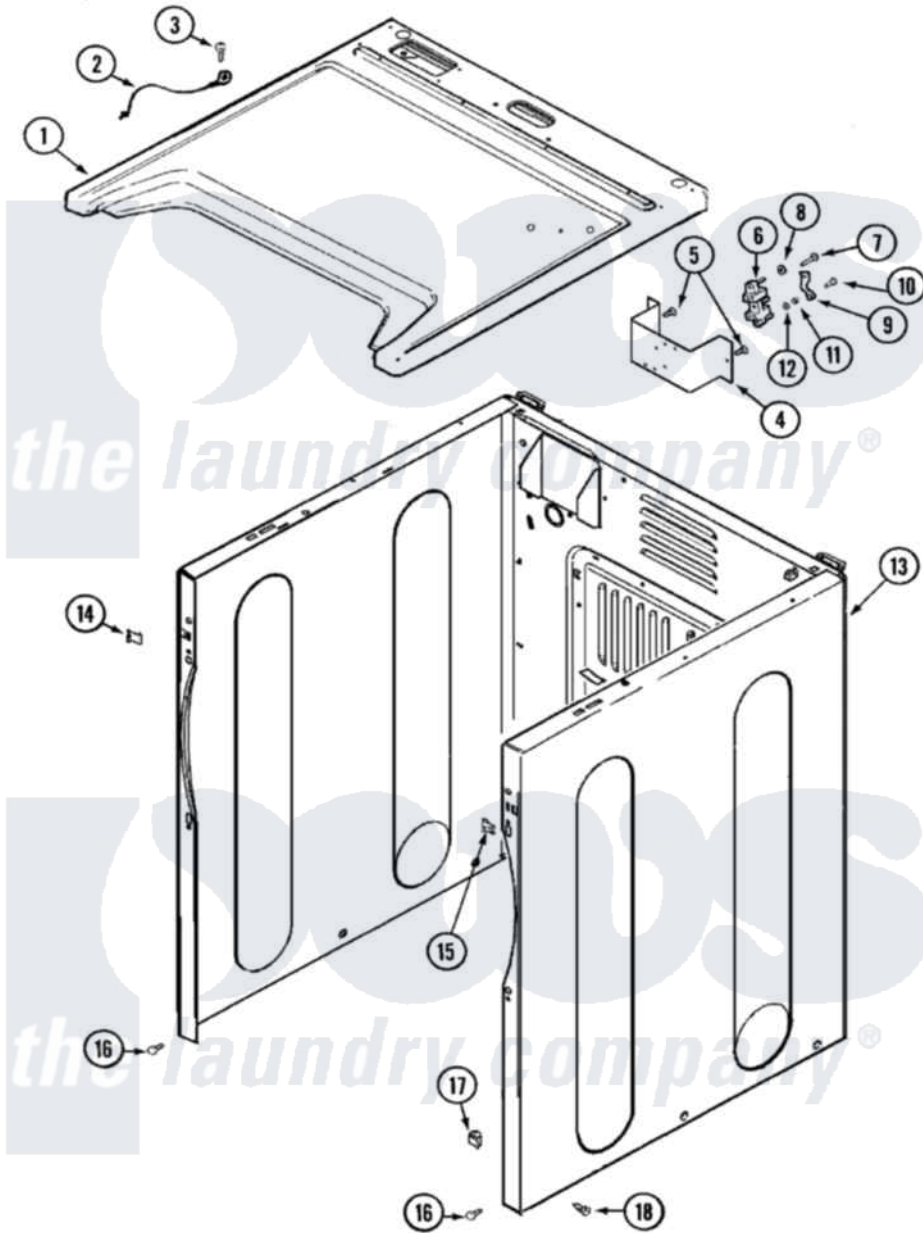

Maytag MDG9706AWW 01 - CABINET

Maytag Residential Maytag MDG9706AWW Dryer Parts Parts Diagram 01 - CABINET
 Click on the part number to view part

Item	Original Part Number	Replaced By	Status	Part Description
1	33001896			Cover, Top
2	33001859		Not Available	WIRE, GROUND
3	210186	3370225		Screw
13	33001897			Cabinet
14	22002049			Clip Note: Clip, Front Panel
15	213280	204439		Screw And Fstner Assembly
16	22001995			Screw Note: Screw, Tumbler Front And Shroud
17	Y310376			Clip, Door Switch Harness
18	213007			Xfor Cabinet See Cabinet, Back