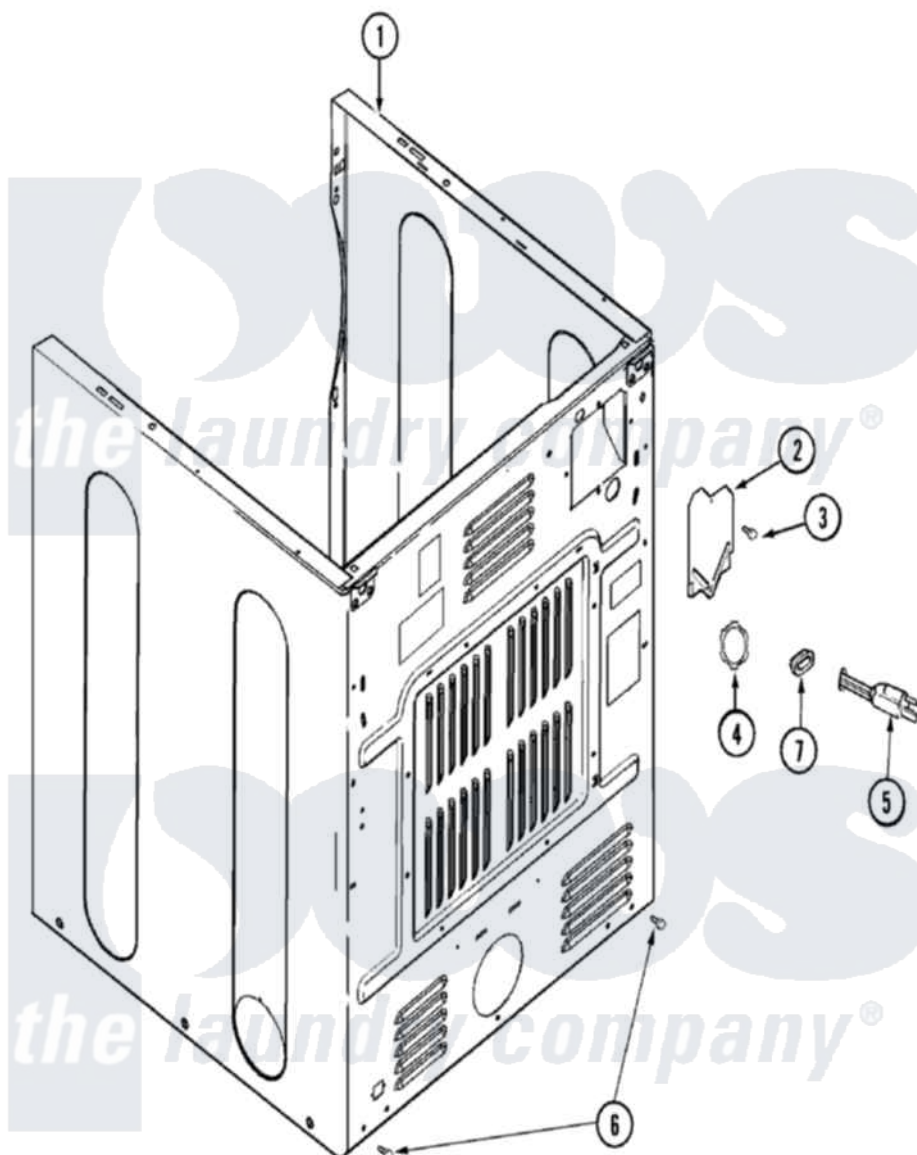

Maytag MDG9706AWW 02 - CABINET-REAR

Maytag Residential Maytag MDG9706AWW Dryer Parts Parts Diagram 02 - CABINET-REAR
 Click on the part number to view part

Item	Original Part Number	Replaced By	Status	Part Description
1	33001897			Cabinet
2	33001795			Cover, Terminal Block
3	22001995			Screw Note: Screw, Tumbler Front And Shroud
5	33001246		Not Available	CORD, POWER
6	22001995			Screw Note: Screw, Tumbler Front And Shroud
7	33002053	211881		Grommet, Cord Part Not Used- Gas Models Only