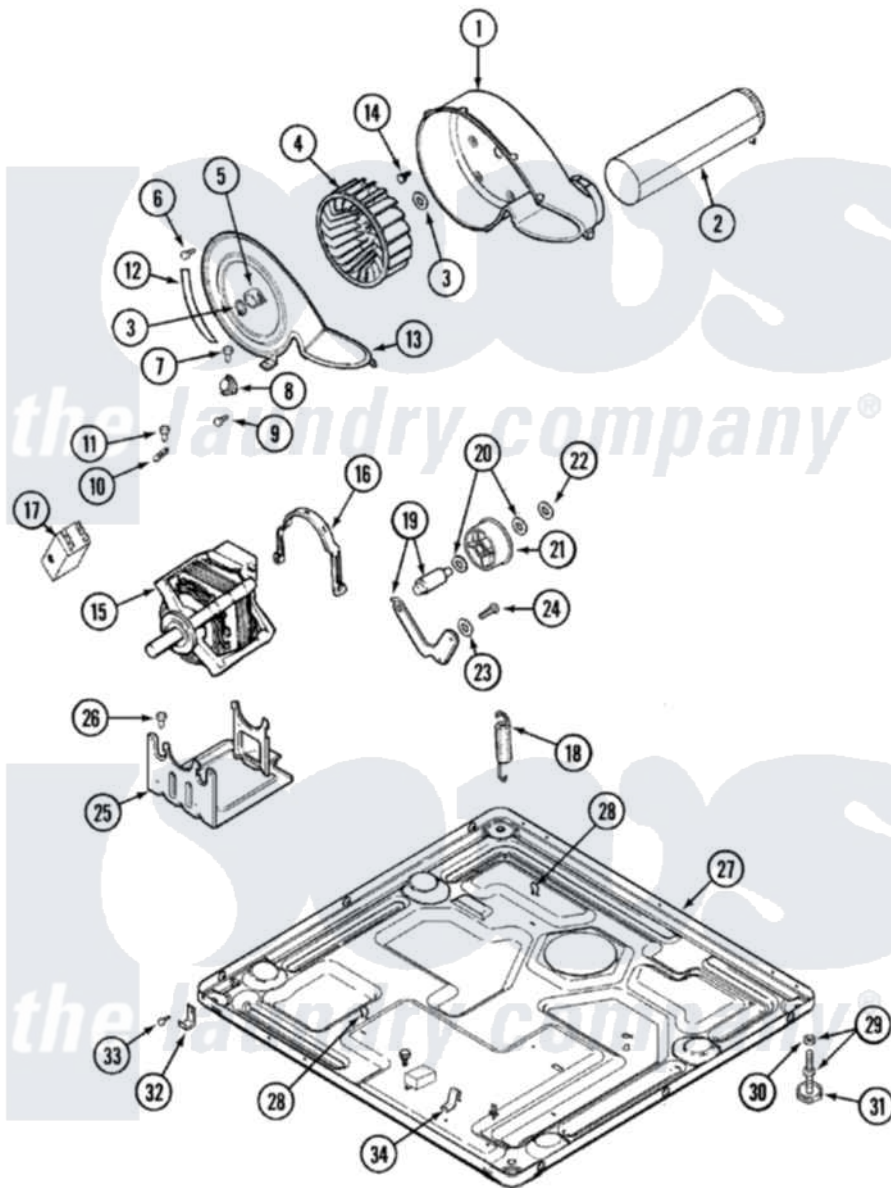

Maytag MDG9706AWW 06 - MOTOR DRIVE

Maytag Residential Maytag MDG9706AWW Dryer Parts Parts Diagram 06 - MOTOR DRIVE
 Click on the part number to view part

Item	Original Part Number	Replaced By	Status	Part Description
1	33001789			Housing, Blower
2	33001800			Duct Assembly, Exhaust
"	22001995			Screw Note: Screw, Tumbler Front And Shroud
3	410233	9703438		Ring-Retrn
4	33001790			Wheel, Blower
5	312967			Clamp, Blower Housing
6	33001855	33002917		Screw, No.10-16
7	Y313561			Screw---NA
8	306910			Thermostat, Multi Temp Note: Thermostat
9	22001996	3370225		Screw
10	33001762			Fuse, Thermal
11	314848	W10116760		Screw
12	33001772		Not Available	SEAL, BLOWER COVER
13	33001873			Cover, Blower Housing---NA
14	314818	1163839		Screw

15	33002237	33002478	Motor
"	33002462	33002478	Motor
"	33001853	33002478	Motor
16	Y015825		Clip, Motor To Motor Support
17	33001854	33002478	Motor
18	33002460	33002459	Assembly, Spring And Plug
"	33002461		Plug For Spring
"	33001754	33002459	Assembly, Spring And Plug
19	33001840	6-3705180	Idler Arm
20	Y312527		Washer, Idler Shaft
21	33001783	6-3700340	Bearing- I
22	312958	354987	Ring, Retaining
23	315772		Sleeve, Idler Arm
24	Y014874		Screw, Idler Arm And Sleeve
25	Y313561		Screw----NA
"	33002466	33002817	Motor Support, Offset
"	33001752	33002817	Motor Support, Offset
26	Y313561		Screw----NA
27	33001845		Not Available
			BASE
"	33002465		Not Available
			BASE, (LWR)----NA
28	410490		Spring, Retainer Wire Harness
29	Y305086		Adjustable Leg And Nut
30	Y052740	62739	Nut, Lock
31	Y314137		Foot, Rubber
32	22002239		Clip, Front Panel
33	Y310632	1163839	Screw
34	22002244		Clip, Grounding