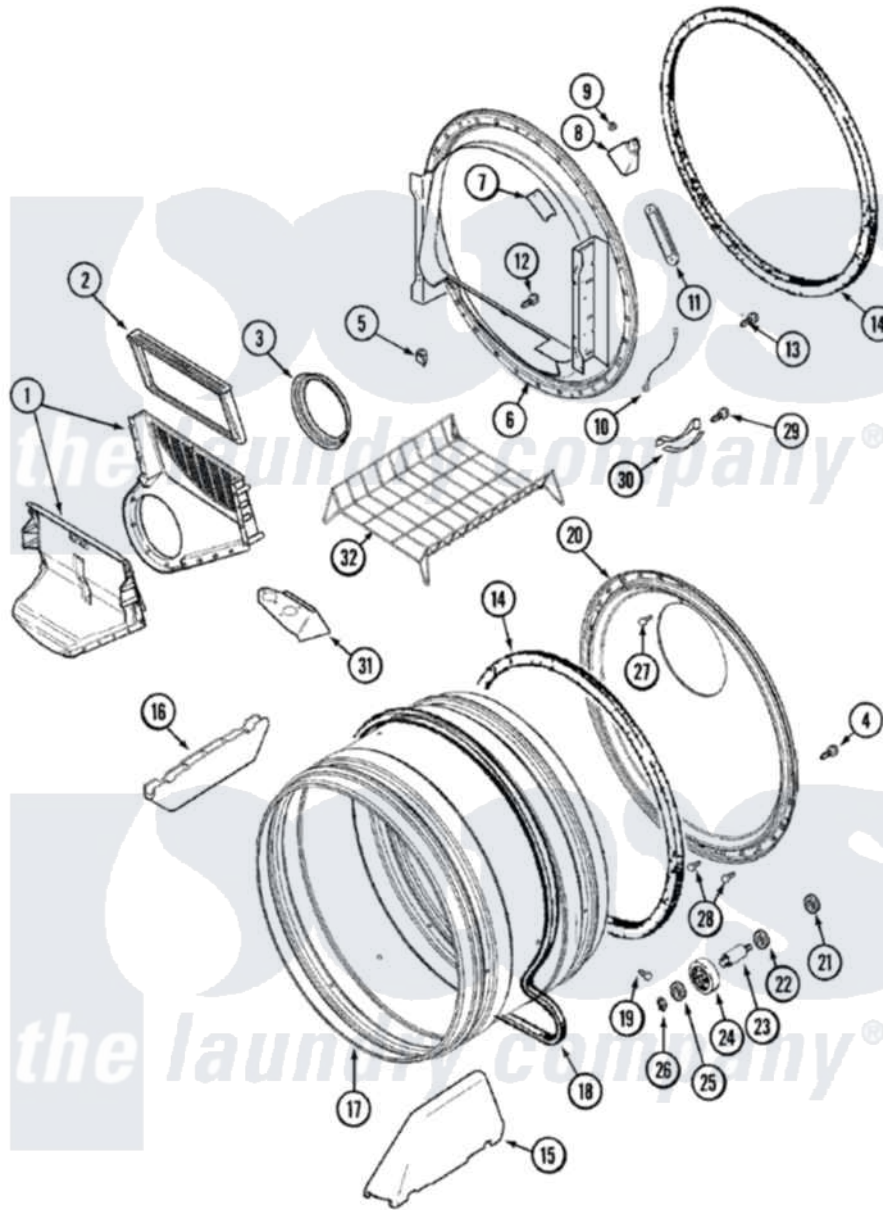

# Maytag MDG9706AWW 07 - TUMBLER

Maytag [Residential Maytag MDG9706AWW Dryer Parts](#) Parts Diagram 07 - TUMBLER  
 Click on the part number to view part

Item	Original Part Number	Replaced By	Status	Part Description
1	<a href="#">33001799</a>			Outlet Duct Assembly Note: Outlet Duct Assembly
2	<a href="#">33001808</a>			Filter, Lint
3	33001758	<a href="#">33002560</a>		Seal, Blower
4	<a href="#">33002190</a>			SCrew, C BraCe, BraCket, Cabinet
5	<a href="#">Y310376</a>			Clip, Door Switch Harness
6	<a href="#">33001868</a>			Front, Tumbler Front W/Sensor Note: Front, Tumbler
7	<a href="#">33001871</a>			Screw Note: Screw, Drum Light
"	<a href="#">33001869</a>			Lens, Drum Light
8	33001870		Not Available	HOLDER, LAMP (W/HOUSING) NOTE: LAMP (W/HOUSING & HOLDER)
"	<a href="#">22002263</a>			Lamp
9	<a href="#">214872</a>			Palnut, End Cap Note: Nut, Lamp Holder
10	211294	<a href="#">90767</a>		Screw, 8A X 3/8 HeX Washer