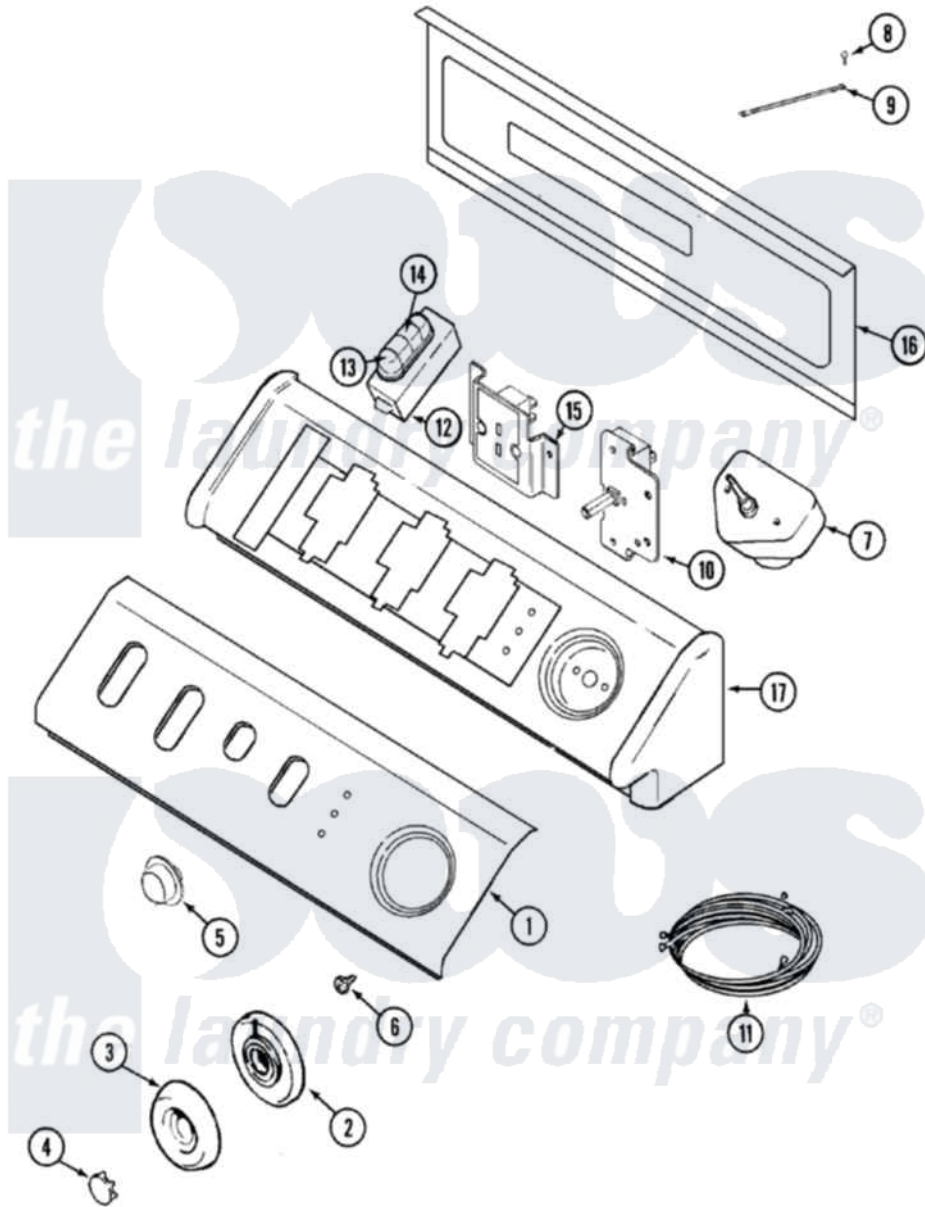

Maytag MDG9766AWW 03 - CONTROL PANEL

Maytag [Residential Maytag MDG9766AWW Dryer Parts](#) Parts Diagram 03 - CONTROL PANEL
 Click on the part number to view part

Item	Original Part Number	Replaced By	Status	Part Description
1	Y22002339	8534058		Screw
"	33002174	33002564		Panel, Control
2	33001621			Skirt, Timer Dial
3	22001659			Timer Knob - Grey
4	22001664			Timer Knob Insert/Cap
5	33001619	37001071		Button, Push-To-Start
6	33001690	90767		Screw, 8A X 3/8 HeX Washer Head Tapping
7	33001932			Timer
8	210186	3370225		Screw
9	33001859		Not Available	WIRE, GROUND
10	33001861	33001618		Switch- PU
11	33001936			Wire Harness, Main
12	33001653			Switch, Temp 4 Pos
13	22001788			Button, Switch
14	22001789			Button, Switch
				Display Control Note:

15	33001661	33002389	Dryness Display Control Note. Display, Dryness
16	33001806		Not Available
"	216423	3370225	BACK, CONSOLE PANEL
17	22002285		Not Available
18	16009264		Not Available