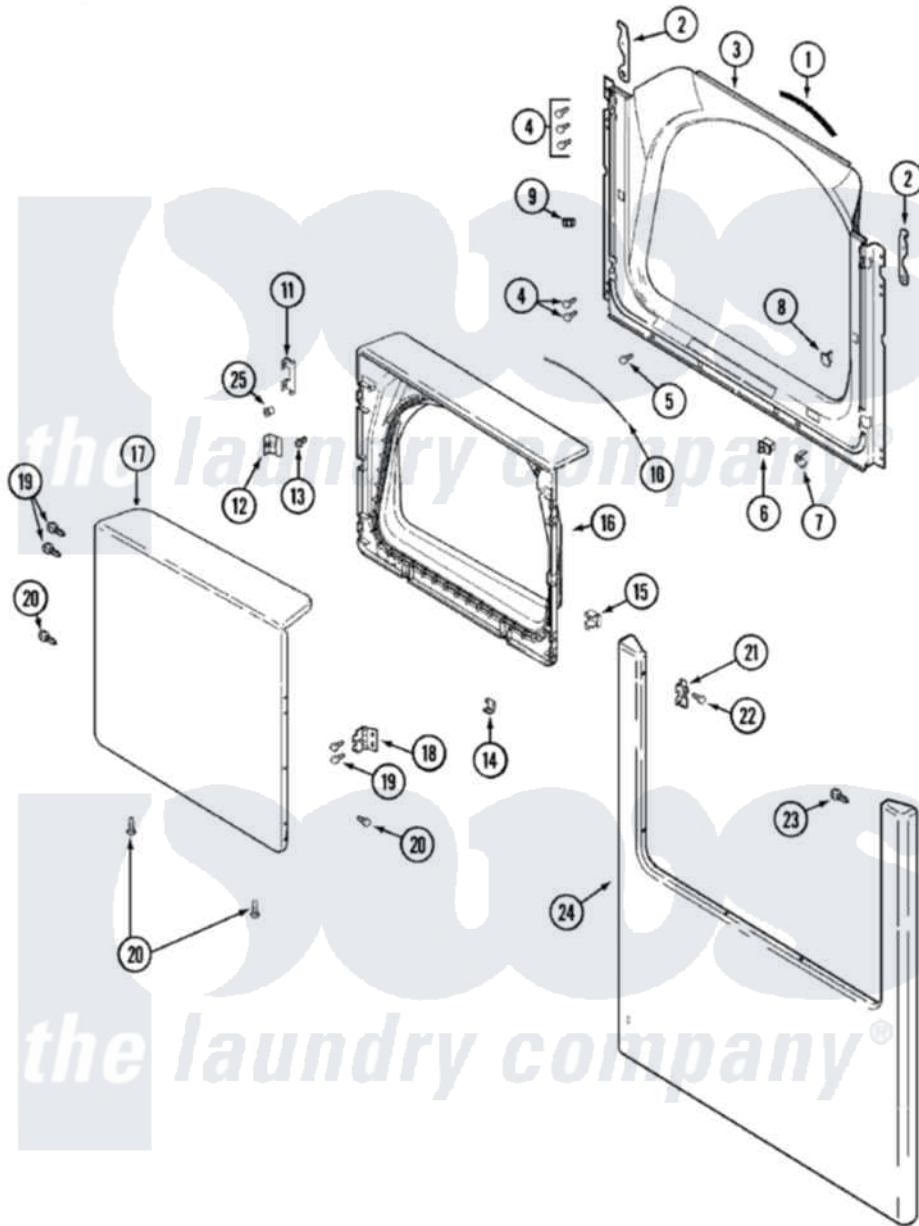

Maytag MDG9766AWW 04 - DOOR

Maytag [Residential Maytag MDG9766AWW Dryer Parts](#) Parts Diagram 04 - DOOR
 Click on the part number to view part

Item	Original Part Number	Replaced By	Status	Part Description
1	33001767			Seal, Shroud
2	22002247	33002597		Hook, Security
3	33002116		Not Available	LABEL, SAFTEY
"	33001900			Shroud
"	33002177		Not Available	LABEL, CONVERSION SAFETY
4	22001995			Screw Note: Screw, Tumbler Front And Shroud
5	33001768			Screw, Shroud Note: Screw, Shroud And Outlet Duct
6	33001508	W10169313		Switch-Dor
7	33001760			Bracket, Hinge
8	33001174	LA-1003		Door Catch Kit
9	Y304578	LA-1003		Door Catch Kit
"	33001791	306436		Door Latch Kit--W
10	33002094			Seal, Door
11	22002038			Clip, Door

12	33001793		Bracket, Strike
13	33001761		Strike, Door
14	22002039		Clip, Door
15	33001763		Plug, Inner Door
16	33001899		Door, Inner
17	22001817		Sheet, Sound Damper
"	33001904		Door, Outer
18	33001759		Hinge, Door
19	22002062	98006631	Screw
20	22002063		Screw No.8-18AB Wafer Head
21	33001764		Cover, Hinge Hole
22	33001787		Screw, Hinge Note: Screw, Hinge Hole Cover
23	22002012		Screw, Hinge Note: Screw, Hinge Bracket
24	33001901		Panel, Front
25	33001771		Bushing, Inner Door