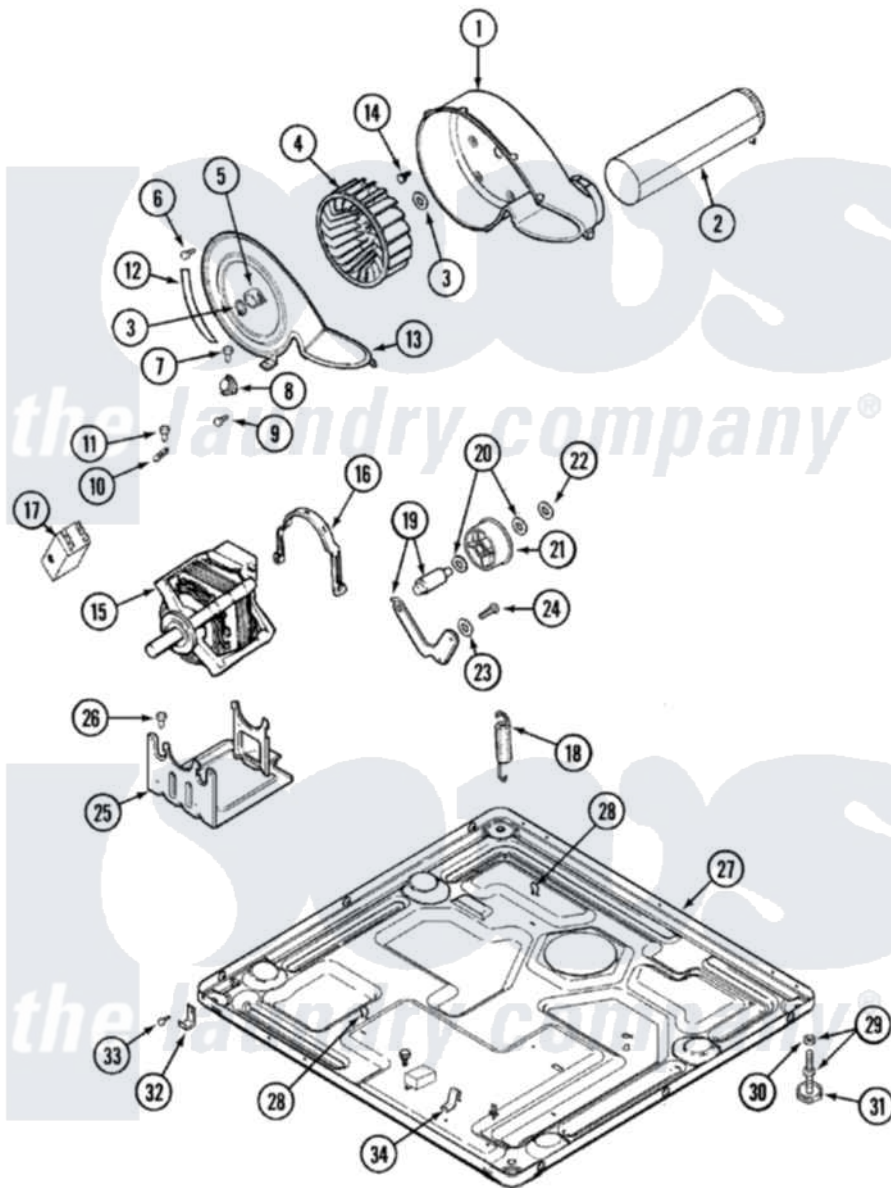

Maytag MDG9766AWW 06 - MOTOR DRIVE

Maytag [Residential Maytag MDG9766AWW Dryer Parts](#) Parts Diagram 06 - MOTOR DRIVE
 Click on the part number to view part

Item	Original Part Number	Replaced By	Status	Part Description
1	33001789			Housing, Blower
2	33001800			Duct Assembly, Exhaust
"	22001995			Screw Note: Screw, Tumbler Front And Shroud
3	410233	9703438		Ring-Retrn
4	33001790			Wheel, Blower
5	312967			Clamp, Blower Housing
6	33001855	33002917		Screw, No.10-16
7	Y313561			Screw---NA
8	306910			Thermostat, Multi Temp Note: Thermostat
9	22001996	3370225		Screw
10	33001762			Fuse, Thermal
11	314848	W10116760		Screw
12	33001772		Not Available	SEAL, BLOWER COVER
13	33001873			Cover, Blower Housing---NA
14	314818	1163839		Screw

15	33002237	33002478	Motor
"	33002462	33002478	Motor
"	33001853	33002478	Motor
16	Y015825		Clip, Motor To Motor Support
17	33001854	33002478	Motor
18	33002460	33002459	Assembly, Spring And Plug
"	33002461		Plug For Spring
"	33001754	33002459	Assembly, Spring And Plug
19	33001840	6-3705180	Idler Arm
20	Y312527		Washer, Idler Shaft
21	33001783	6-3700340	Bearing- I
22	312958	354987	Ring, Retaining
23	315772		Sleeve, Idler Arm
24	Y014874		Screw, Idler Arm And Sleeve
25	Y313561		Screw----NA
"	33002466	33002817	Motor Support, Offset
"	33001752	33002817	Motor Support, Offset
26	Y313561		Screw----NA
27	33001845	Not Available	BASE
"	33002465	Not Available	BASE, (LWR)----NA
28	410490		Spring, Retainer Wire Harness
29	Y305086		Adjustable Leg And Nut
30	Y052740	62739	Nut, Lock
31	Y314137		Foot, Rubber
32	22002239		Clip, Front Panel
33	Y310632	1163839	Screw
34	22002244		Clip, Grounding