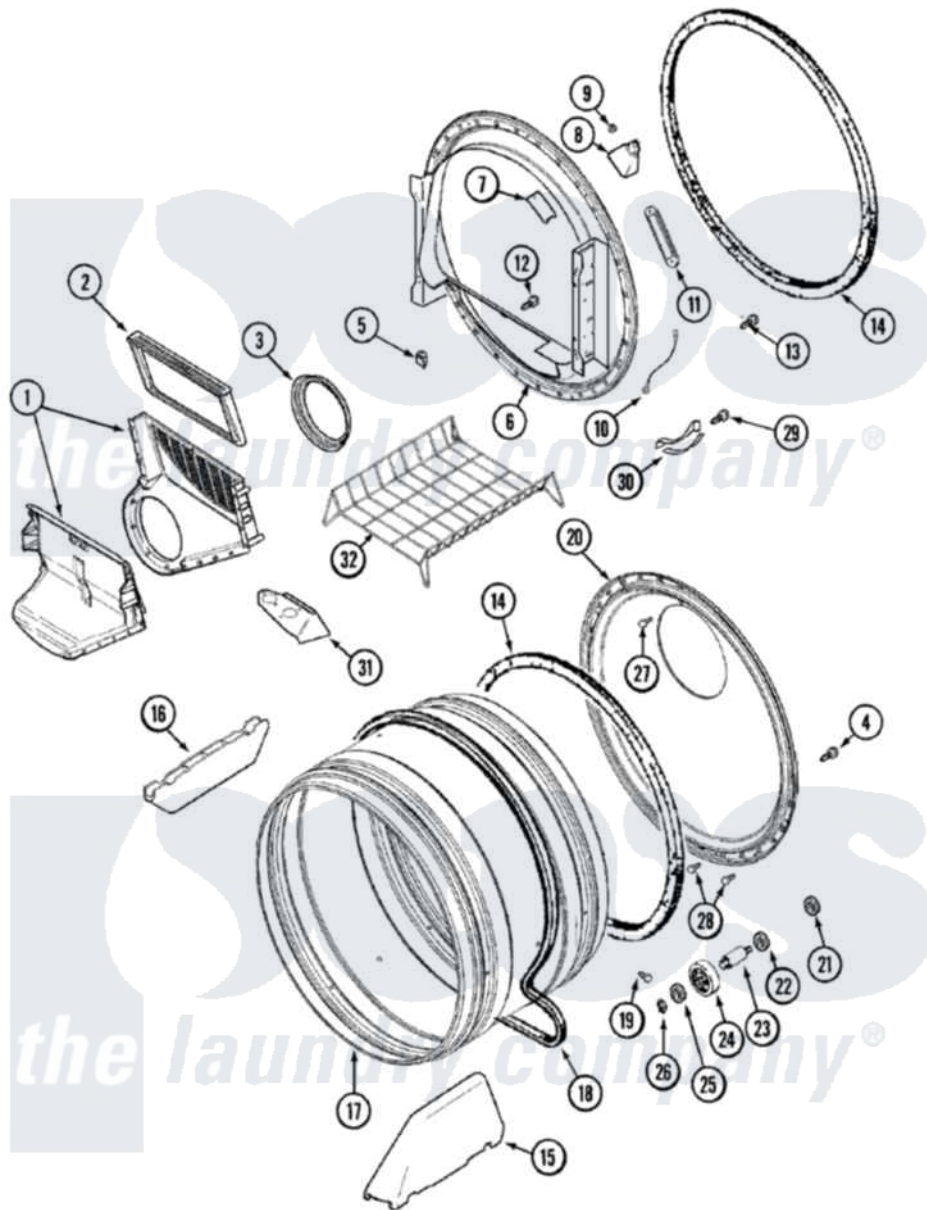

# Maytag MDG9766AWW 07 - TUMBLER

Maytag Residential Maytag MDG9766AWW Dryer Parts Parts Diagram 07 - TUMBLER  
 Click on the part number to view part

Item	Original Part Number	Replaced By	Status	Part Description
1	<a href="#">33001799</a>			Outlet Duct Assembly Note: Outlet Duct Assembly
2	<a href="#">33001808</a>			Filter, Lint
3	33001758	<a href="#">33002560</a>		Seal, Blower
4	<a href="#">33002190</a>			SCrew, C BraCe, BraCket, Cabinet
5	<a href="#">Y310376</a>			Clip, Door Switch Harness
6	<a href="#">33001868</a>			Front, Tumbler Front W/Sensor Note: Front, Tumbler
7	<a href="#">33001871</a>			Screw Note: Screw, Drum Light
"	<a href="#">33001869</a>			Lens, Drum Light
8	33001870		Not Available	HOLDER, LAMP (W/HOUSING) NOTE: LAMP (W/HOUSING & HOLDER)
"	<a href="#">22002263</a>			Lamp
9	<a href="#">214872</a>			Palnut, End Cap Note: Nut, Lamp Holder
10	211294	<a href="#">90767</a>		Screw, 8A X 3/8 HeX Washer