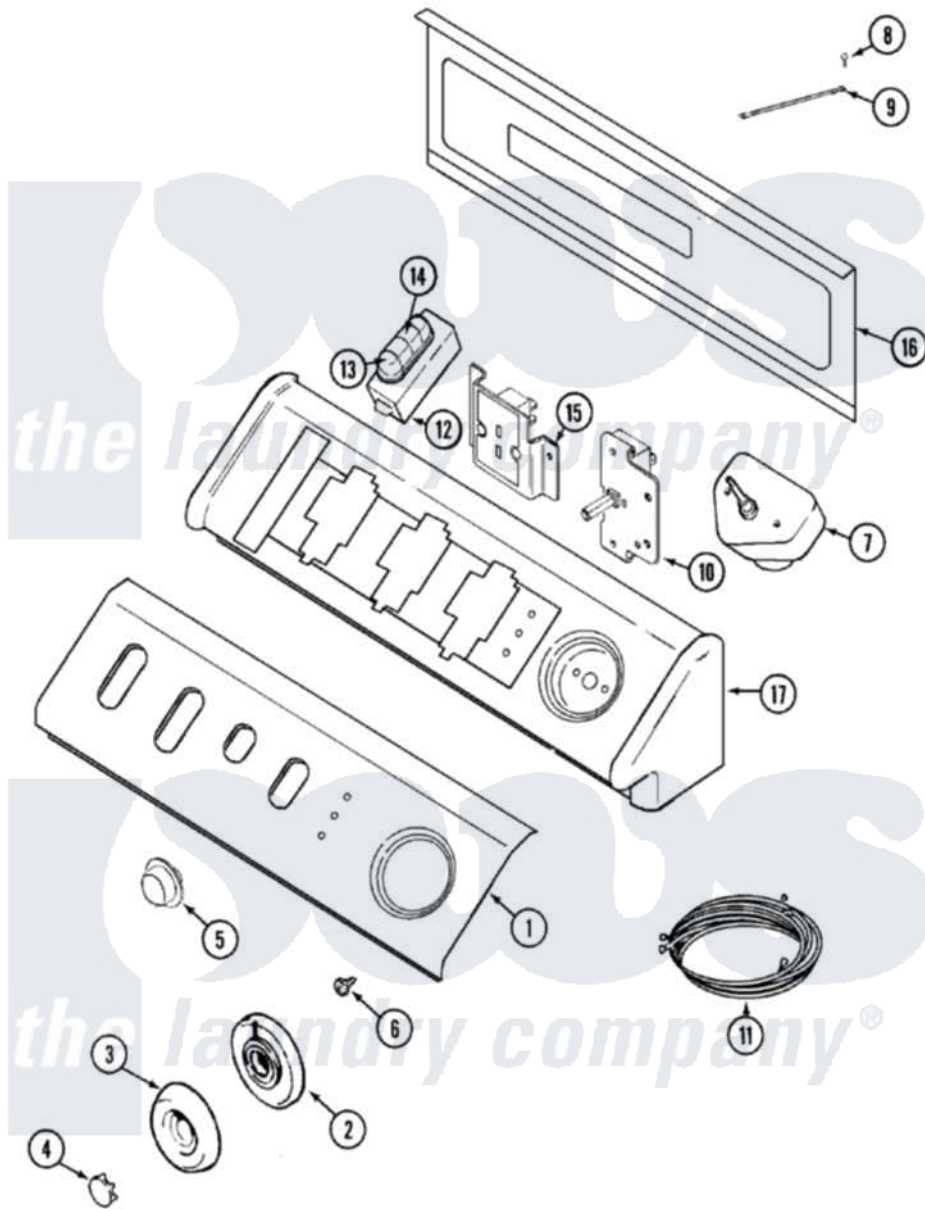

# Maytag MDG9766AXW 03 - CONTROL PANEL

Maytag [Residential Maytag MDG9766AXW Dryer Parts](#) Parts Diagram 03 - CONTROL PANEL  
 Click on the part number to view part

Item	Original Part Number	Replaced By	Status	Part Description
1	Y22002339	<a href="#">8534058</a>		Screw
"	33002174	<a href="#">33002564</a>		Panel, Control
2	<a href="#">33001621</a>			Skirt, Timer Dial
3	<a href="#">22001659</a>			Timer Knob - Grey
4	<a href="#">22001664</a>			Timer Knob Insert/Cap
5	33001619	<a href="#">37001071</a>		Button, Push-To-Start
6	33001690	<a href="#">90767</a>		Screw, 8A X 3/8 HeX Washer Head Tapping
7	<a href="#">33001932</a>			Timer
8	210186	<a href="#">3370225</a>		Screw
9	33001859		Not Available	WIRE, GROUND
10	33001861	<a href="#">33001618</a>		Switch- PU
11	<a href="#">33001936</a>			Wire Harness, Main
12	<a href="#">33001653</a>			Switch, Temp 4 Pos
13	<a href="#">22001788</a>			Button, Switch
14	<a href="#">22001789</a>			Button, Switch
				Drum Display Control Note:

15	33001661	<a href="#">33002389</a>	Dryness Display Control Note. Display, Dryness	
16	33001806		Not Available	BACK, CONSOLE PANEL
"	216423	<a href="#">3370225</a>		Screw
17	22002285		Not Available	CONSOLE (WHT)
18	16009265		Not Available	MANUAL, USE & CARE (FCH)
"	16009264		Not Available	MANUAL, USE & CARE