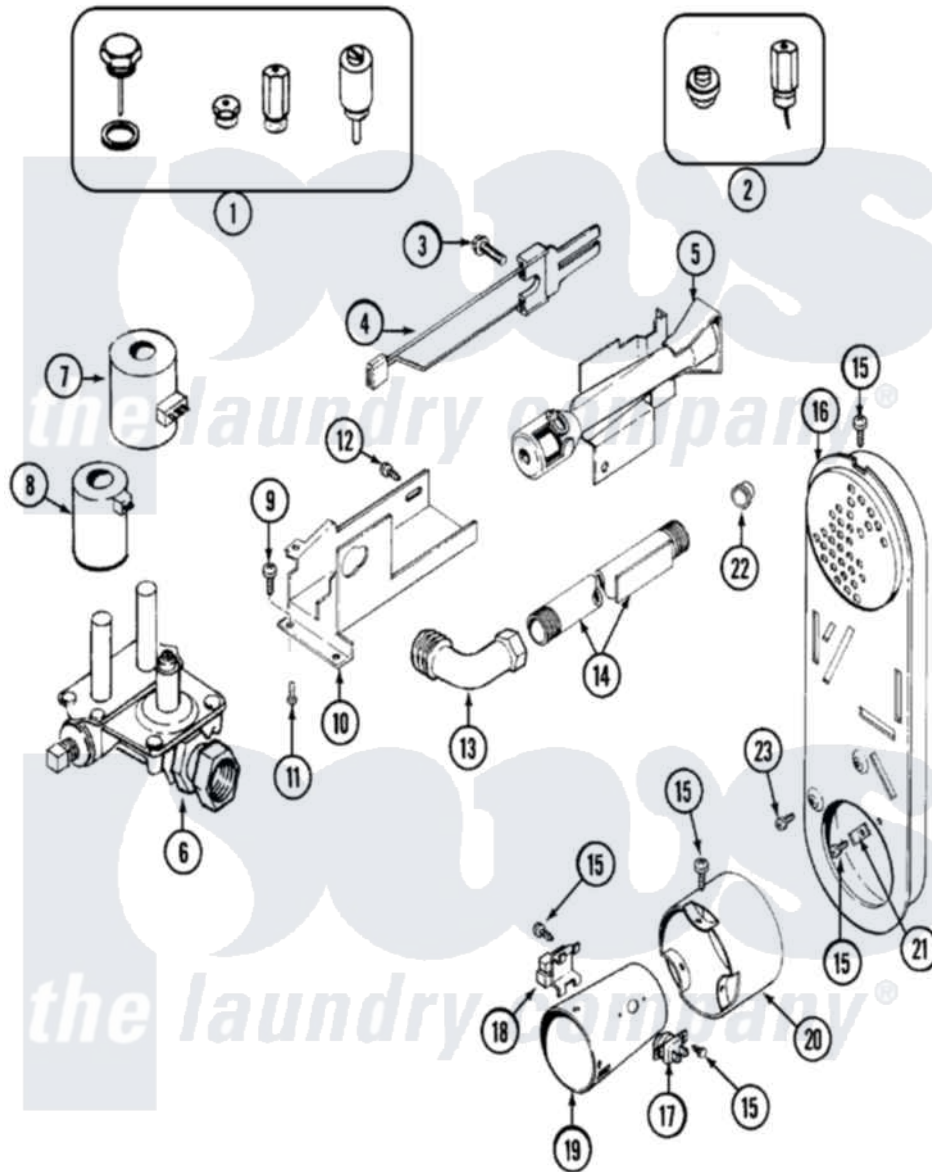

Maytag MDG9766AXW 05 - GAS VALVE

Maytag [Residential Maytag MDG9766AXW Dryer Parts](#) Parts Diagram 05 - GAS VALVE
 Click on the part number to view part

Item	Original Part Number	Replaced By	Status	Part Description
1	Y306195	MAL9000AXX		LP Gas Con
2	306204	33002924		Gas Conv K
3	304971			Screw Note: Screw, Igniter
4	304970	4391996		Ignitor
5	33001247	33002793		Burner Assembly
6	306176			Valve, Gas
7	306106			Coil, Holding And Booster--W
8	306105	694540		Coil, 60 Hz
9	Y313561			Screw---NA
10	33001834		Not Available	BRACKET, GAS VALVE---NA
11	314568	Y313559		Screw
"	314082	90767		Screw, 8A X 3/8 HeX Washer Head Tapping
12	Y310632	1163839		Screw
13	33001842	3406051		Elbow Union Assembly
14	33001735			Pipe And Bracket Assembly Series 18 Not Needed Use

15	211294	90767	Vavle Screw, 8A X 3/8 HeX Washer Head Tapping
16	33001810	Not Available	DUCT ASSY., INLET (GAS) NOTE: INLET DUCT ASSEMBLY
17	303395		Thermostat, Hi-Limit
18	Y303377	338906	Radiant, Sensor
19	22001996	3370225	Screw
"	33001835		Cone Assembly, Combustion
20	33001812		Extension Cone Assembly
"	Y303841		Cone, Extension
21	Y312890		Retainer, Heater Chamber
"	22001996	3370225	Screw
22	33001693		Cap, Gas Pipe
23	211294	90767	Screw, 8A X 3/8 HeX Washer Head Tapping