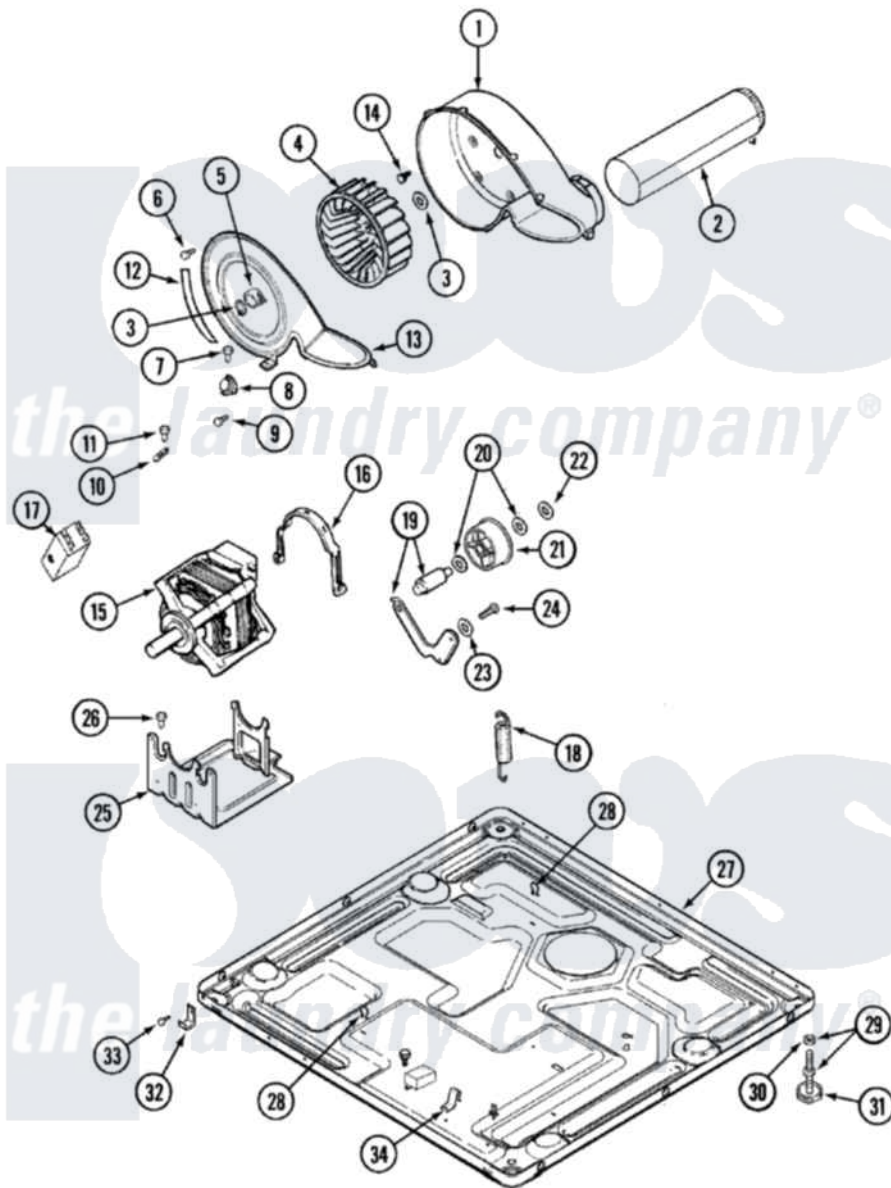

Maytag MDG9766AXW 06 - MOTOR DRIVE

Maytag [Residential Maytag MDG9766AXW Dryer Parts](#) Parts Diagram 06 - MOTOR DRIVE
 Click on the part number to view part

| Item | Original Part Number | Replaced By | Status | Part Description |
|------|--------------------------|---------------------------|---------------|---|
| 1 | 33001789 | | | Housing, Blower |
| 2 | 33001800 | | | Duct Assembly, Exhaust |
| " | 22001995 | | | Screw Note: Screw, Tumbler Front And Shroud |
| 3 | 410233 | 9703438 | | Ring-Retrn |
| 4 | 33001790 | | | Wheel, Blower |
| 5 | 312967 | | | Clamp, Blower Housing |
| 6 | 33001855 | 33002917 | | Screw, No.10-16 |
| 7 | Y313561 | | | Screw---NA |
| 8 | 306910 | | | Thermostat, Multi Temp Note: Thermostat |
| 9 | 22001996 | 3370225 | | Screw |
| 10 | 33001762 | | | Fuse, Thermal |
| 11 | 314848 | W10116760 | | Screw |
| 12 | 33001772 | | Not Available | SEAL, BLOWER COVER |
| 13 | 33001873 | | | Cover, Blower Housing---NA |
| 14 | 314818 | 1163839 | | Screw |