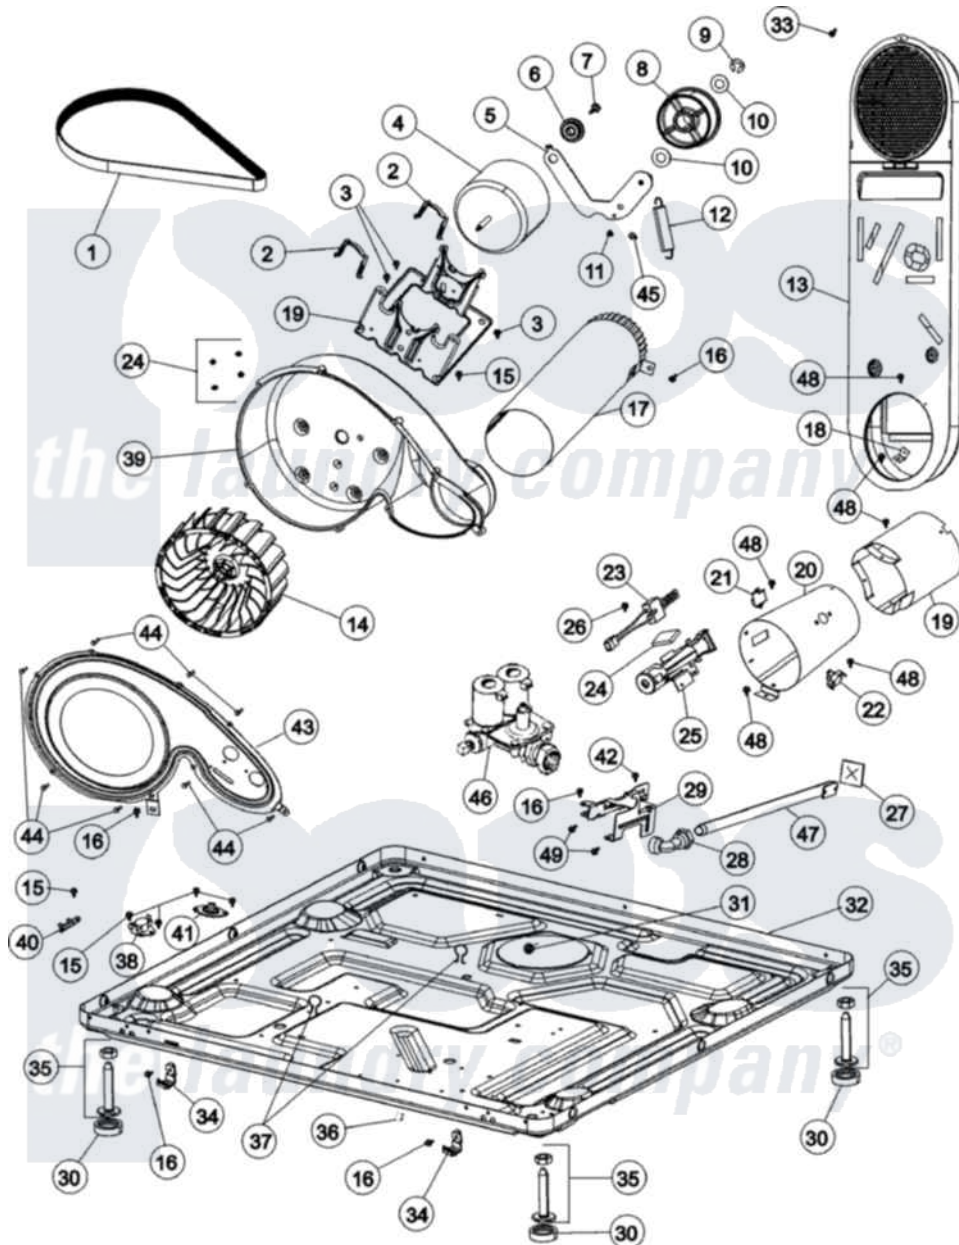

Maytag MDG9800AWQ 01 - BASE (GAS)

Maytag Residential Maytag MDG9800AWQ Dryer Parts Parts Diagram 01 - BASE (GAS)

Click on the part number to view part

Item	Original Part Number	Replaced By	Status	Part Description
1	33002535			V-Belt
2	33002221	Y015825		Clip, Motor To Motor Support
3	Y313561			Screw---NA
4	33002795			Motor, Drive 60Hz
5	33001840	6-3705180		Idler Arm
6	315772			Sleeve, Idler Arm
7	Y014874			Screw, Idler Arm And Sleeve
8	33001783	6-3700340		Bearing- I
9	312958	354987		Ring, Retaining
10	Y312527			Washer, Idler Shaft
11	33002218			Grommet, Idler Arm
12	33002459			Assembly, Spring And Plug
13	33002765		Not Available	INLET DUCT ASSEMBLY (GAS)
14	33002797			Wheel, Blower
15	22002925	3370225		Screw
				Screw, C-Bracket, Bracket

16	33002190		Screw, C Brace, Bracket, Cabinet
17	33001800		Duct Assembly, Exhaust
18	Y312890		Retainer, Heater Chamber
19	Y303841		Cone, Extension
20	33001835		Cone Assembly, Combustion
21	Y303377	338906	Radiant, Sensor
22	303395		Thermostat, Hi-Limit
23	33002789		Igniter Assembly
24	33002932		Ignitor Shock Pad
25	33002793		Burner Assembly
26	304971		Screw Note: Screw, Igniter
27	33001702		Flap, Pipe
28	33001842	3406051	Elbow Union Assembly
29	33001834	Not Available	BRACKET, GAS VALVE---NA
30	Y314137		Foot, Rubber
31	33002157		Grommet
32	33002465	Not Available	BASE, (LWR)---NA
33	210932		Screw, No.8 X 9/16 Ctsk Note: Screw, Inlet Duct
34	22002239		Clip, Front Panel
35	Y305086		Adjustable Leg And Nut
36	22002244		Clip, Grounding
37	410490		Spring, Retainer Wire Harness
38	33002567		Thermostat, Cycling
39	33001789		Housing, Blower
40	33001762		Fuse, Thermal
41	307208		Thermistor, Temp. Control
42	Y310632	1163839	Screw
43	33002711		Cover, Blower Housing
44	33001855	33002917	Screw, No.10-16
45	33002461		Plug For Spring
46	306176		Valve, Gas
47	33001735		Pipe And Bracket Assembly Series 18 Not Needed Use Vavle
48	211294	90767	Screw, 8A X 3/8 HeX Washer Head Tapping
49	314082	90767	Screw, 8A X 3/8 HeX Washer Head Tapping