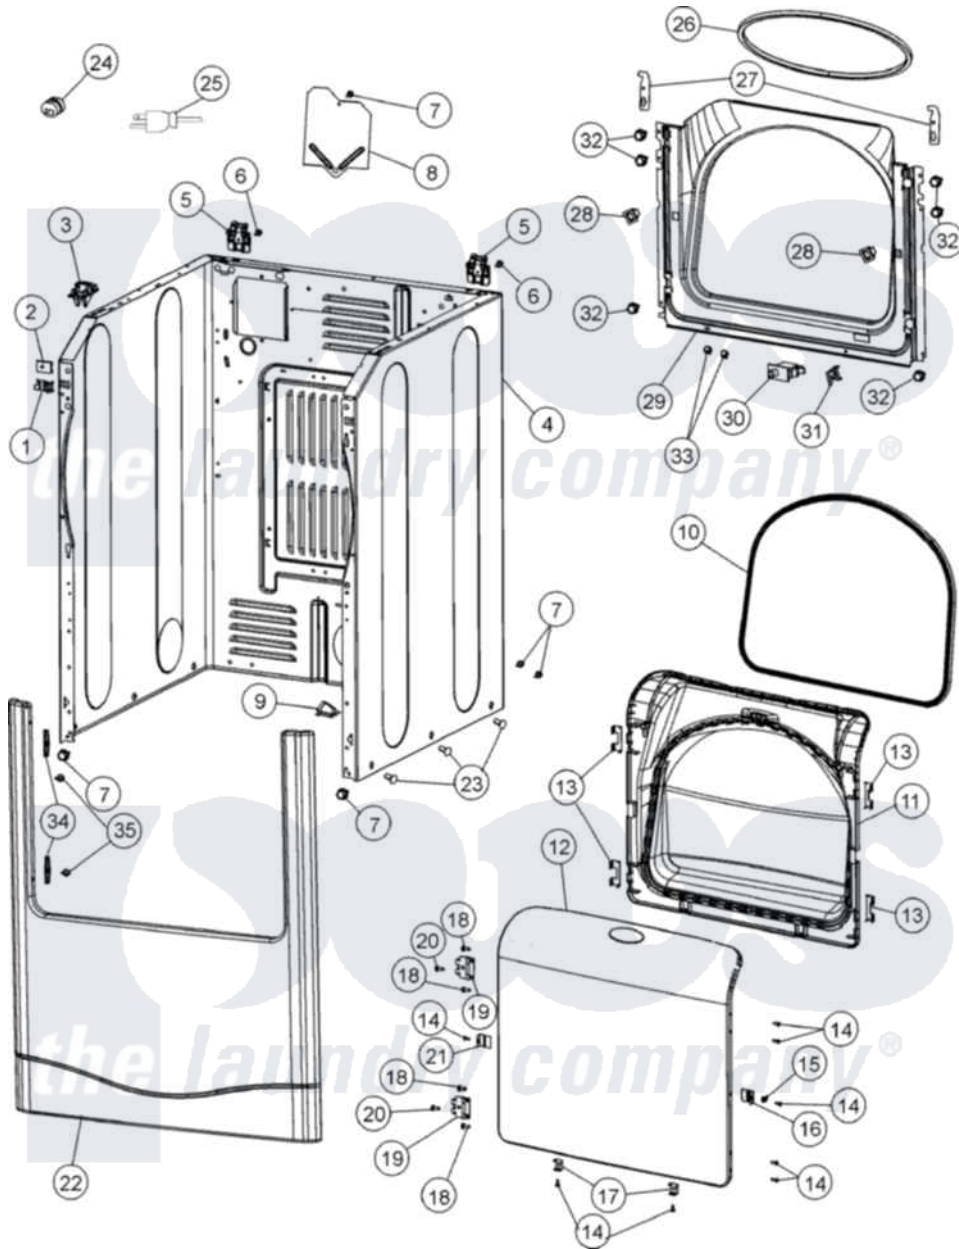

Maytag MDG9800AWQ 02 - CABINET

Maytag Residential Maytag MDG9800AWQ Dryer Parts Parts Diagram 02 - CABINET
 Click on the part number to view part

Item	Original Part Number	Replaced By	Status	Part Description
1	22002049			Clip Note: Clip, Front Panel
2	213280	204439		Screw And Fstner Assembly
3	33002891			Pin, Locator
4	22003640			Cabinet Assembly
5	22004095			Hinge, Plastic
6	22001995			Screw Note: Screw, Tumbler Front And Shroud
7	33002190			SCrew, C BraCe, BraCket, Cabinet
8	33001795			Cover, Terminal Block
9	Y310376			Clip, Door Switch Harness
10	33001807			Seal, Tumbler
11	33002890		Not Available	DOOR, INNER W/SEAL (BSQ) T
12	33002888			Door, OuTer W/Med. As Pk BSQ T
13	22002038			Clip, Door
14	22002063			Screw No.8-18AB Wafer Head

15	33001761		Strike, Door
16	33001793		Bracket, Strike
17	22002039		Clip, Door
18	22002062	98006631	Screw
19	33001759		Hinge, Door
20	22002012		Screw, Hinge Note: Screw, Hinge Bracket
21	33001763		Plug, Inner Door
22	33002883		Panel, FronT As Pack T
23	33002794	213007	Xfor Cabinet See Cabinet, Back
24	211881		Grommet, Cord Part Not Used-Gas Models Only
25	22003062		Cord, Power
26	33001767		Seal, Shroud
27	33002597		Hook, Security
28	306436		Door Latch Kit--W
29	33002033		Shroud
"	33002379		Shroud
30	33001508	W10169313	Switch-Dor
31	33001760		Bracket, Hinge
32	22001995		Screw Note: Screw, Tumbler Front And Shroud
33	33001768		Screw, Shroud Note: Screw, Shroud And Outlet Duct
34	33001765		Cover, Hinge Hole
35	33001787		Screw, Hinge Note: Screw, Hinge Hole Cover