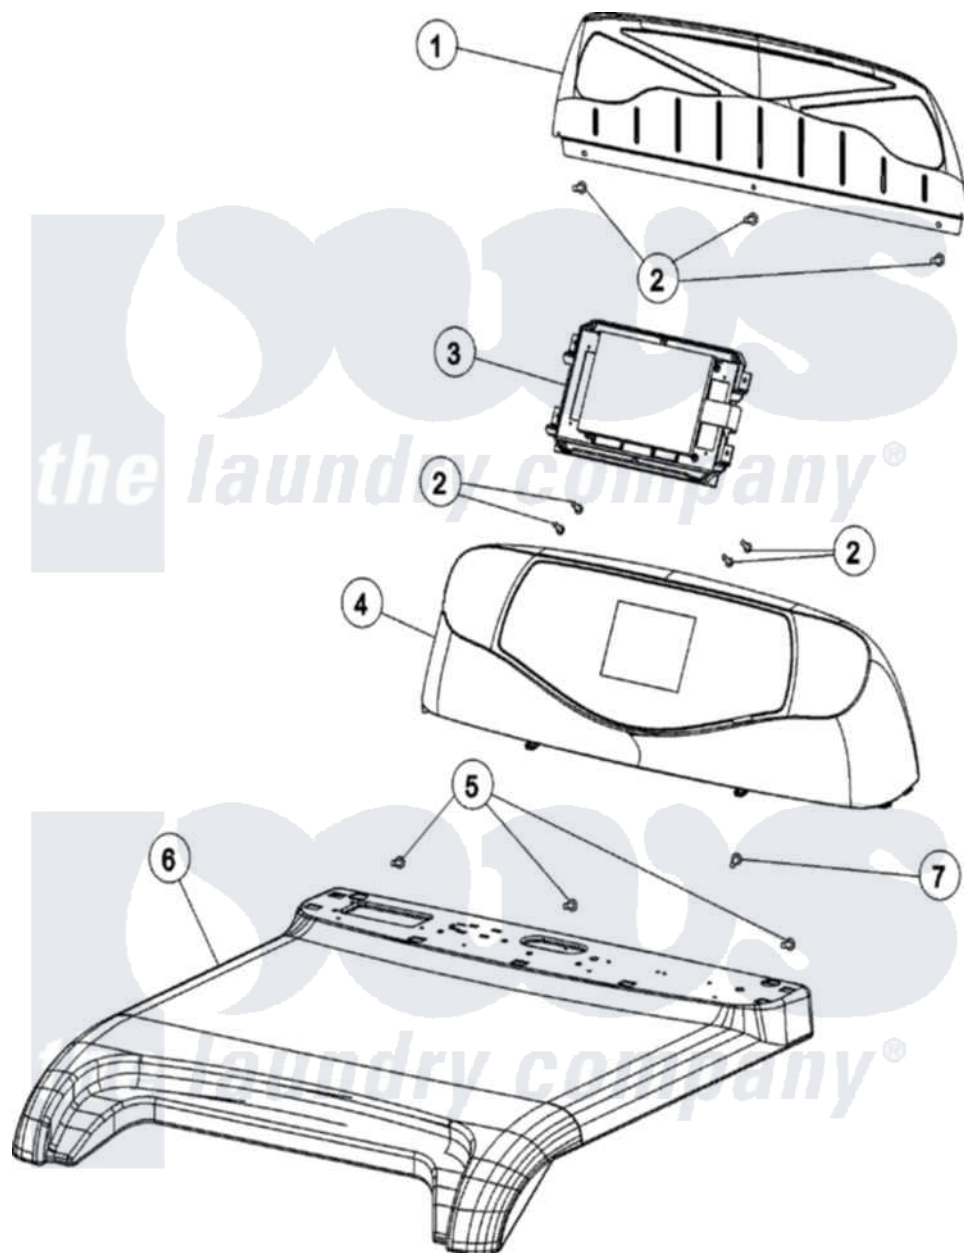

Maytag MDG9800AWQ 03 - CONTROL PANEL & TOP

Maytag [Residential Maytag MDG9800AWQ Dryer Parts](#) Parts Diagram 03 - CONTROL PANEL & TOP
 Click on the part number to view part

Item	Original Part Number	Replaced By	Status	Part Description
1	33002893			Console Back Panel
2	25001021			Screw, No.8-16 Truss Head
3	33002886			ConTrol Board Assy/Lcd As Pk T
4	33002895			Console/Membrane Assembly BSQ A/Pt
5	22002925	3370225		Screw
6	33002885			Top Cover - As Pack T
7	22003817	3370225		Screw