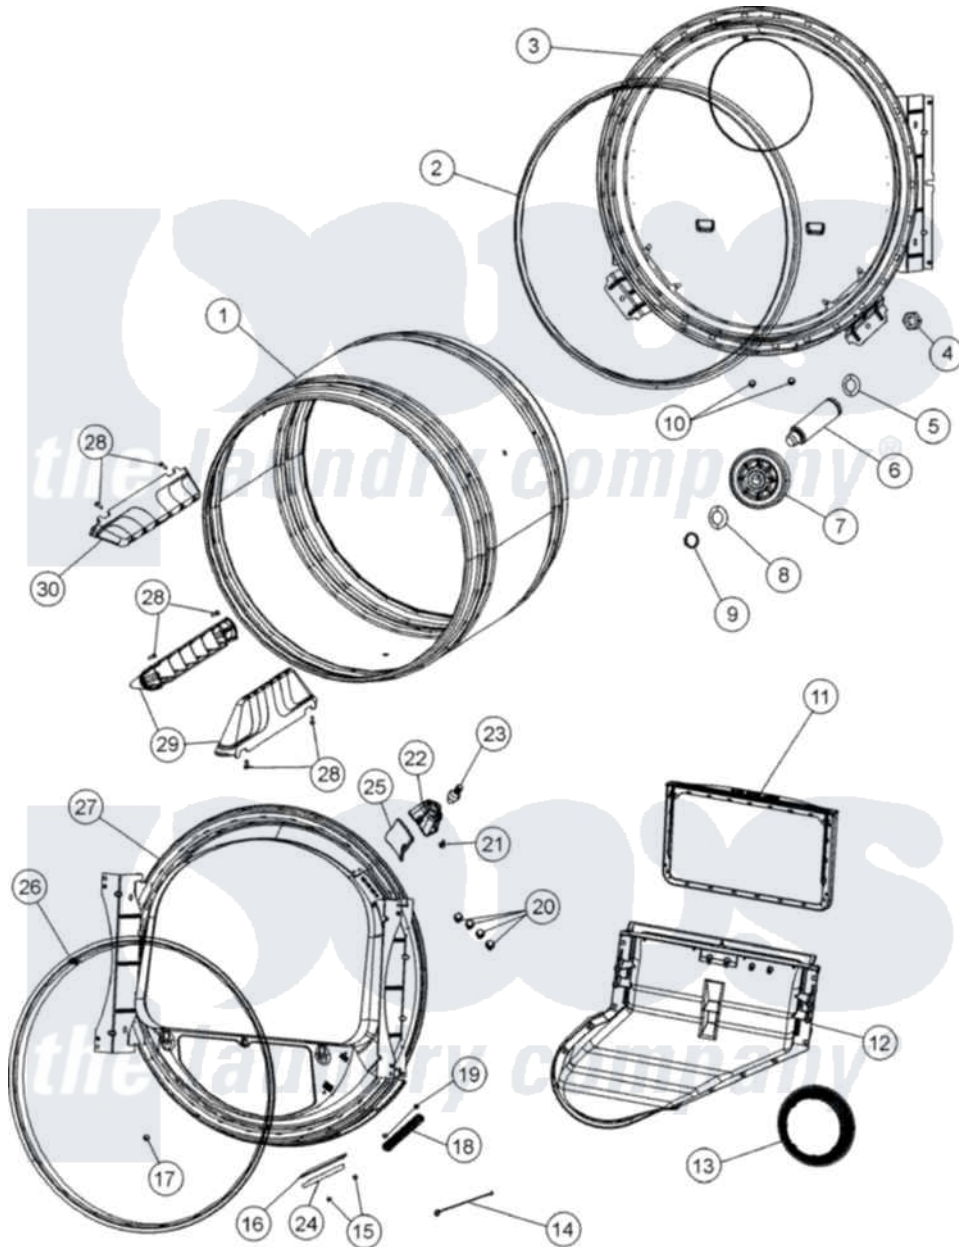

# Maytag MDG9800AWQ 05 - TUMBLER

Maytag [Residential Maytag MDG9800AWQ Dryer Parts](#) Parts Diagram 05 - TUMBLER  
 Click on the part number to view part

Item	Original Part Number	Replaced By	Status	Part Description
1	<a href="#">33001889</a>			Tumbler
2	<a href="#">33001807</a>			Seal, Tumbler
3	<a href="#">33002779</a>			Tumbler Back And Seal As-Pack
4	<a href="#">33001443</a>			Nut, Hex
5	<a href="#">312535</a>			Washer, Vault Mounting Brk.
6	Y312948	<a href="#">6-3129480</a>		Shaft- Tumbler
7	<a href="#">12001541</a>			Drum Roller/Washer Assembly--W
8	<a href="#">312535</a>			Washer, Vault Mounting Brk.
9	410233	<a href="#">9703438</a>		Ring-Retrn
10	211294	<a href="#">90767</a>		Screw, 8A X 3/8 HeX Washer Head Tapping
11	<a href="#">33001808</a>			Filter, Lint
12	<a href="#">33001799</a>			Outlet Duct Assembly Note: Outlet Duct Assembly
13	<a href="#">33002560</a>			Seal, Blower
14	<a href="#">Y303711</a>			Sensor Ground Wire

15	<a href="#">210720</a>		Rivet, Bearing To Tumbler Fmt
16	<a href="#">306508</a>		Tumbler Bearing Kit ---W
17	312311	<a href="#">312311MAY</a>	Screw
18	<a href="#">33001809</a>		Sensor Bar Assembly
19	<a href="#">33001078</a>		Panel, Control
20	33001855	<a href="#">33002917</a>	Screw, No.10-16
21	<a href="#">33001871</a>		Screw Note: Screw, Drum Light
22	33001870	Not Available	HOLDER, LAMP (W/HOUSING) NOTE: LAMP (W/HOUSING & HOLDER)
23	<a href="#">22002263</a>		Lamp
24	312940	<a href="#">306508</a>	Tumbler Bearing Kit ---W
25	<a href="#">33001869</a>		Lens, Drum Light
26	<a href="#">33001807</a>		Seal, Tumbler
27	<a href="#">33001868</a>		Front, Tumbler Front W/Sensor Note: Front, Tumbler
28	33001788	<a href="#">33002973</a>	Screw, No.9-15 X 1.00 Hx WS
29	<a href="#">33002032</a>		Baffle
30	<a href="#">33001755</a>		Baffle