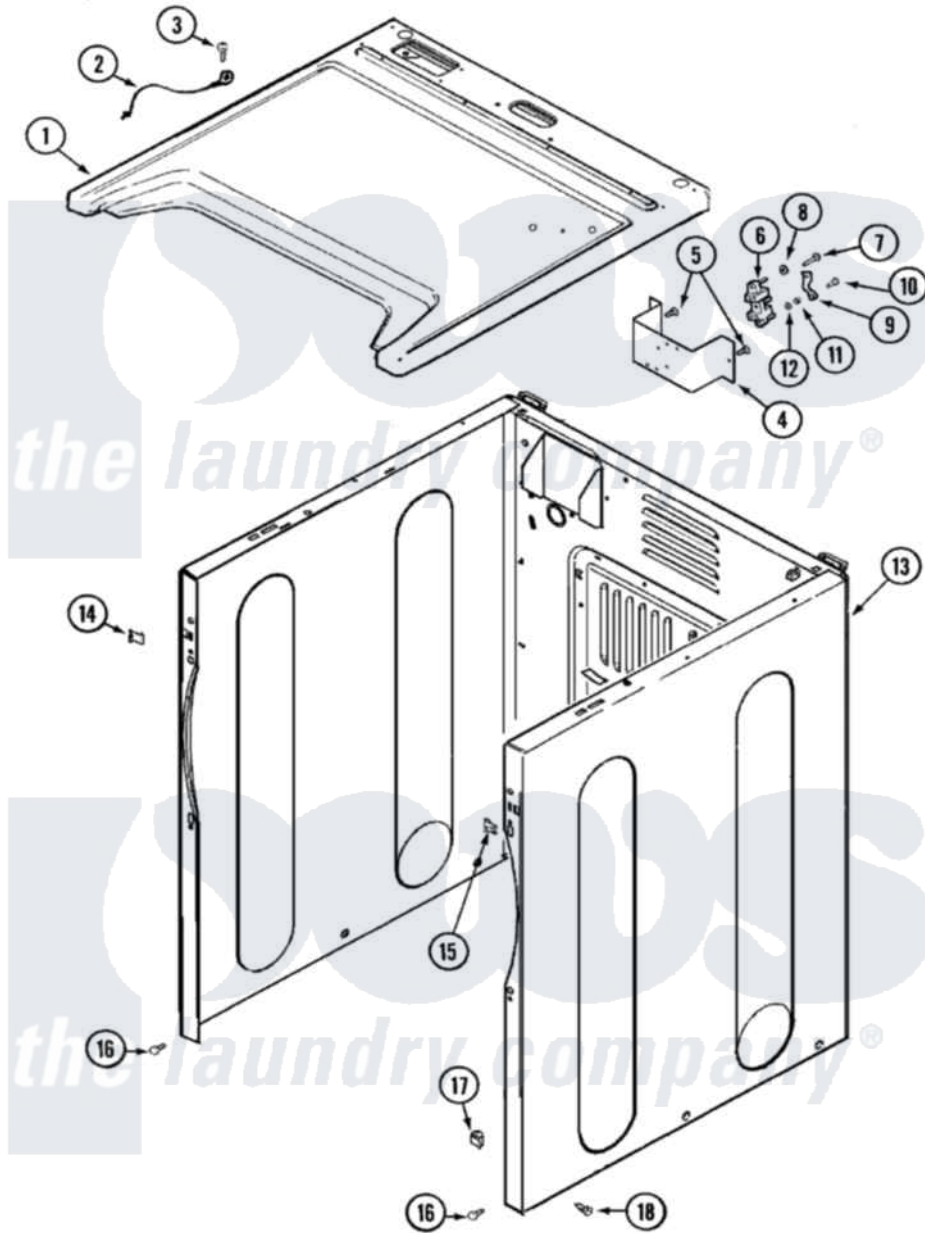

Maytag MDG9806AWA 01 - CABINET

Maytag [Residential Maytag MDG9806AWA Dryer Parts](#) Parts Diagram 01 - CABINET
 Click on the part number to view part

Item	Original Part Number	Replaced By	Status	Part Description
1	33001906		Not Available	COVER, TOP (ALM)---NA
13	33001898	33002373		Cabinet
14	22002049			Clip Note: Clip, Front Panel
15	213280	204439		Screw And Fstner Assembly
16	22001995			Screw Note: Screw, Tumbler Front And Shroud
17	Y310376			Clip, Door Switch Harness
18	213007			Xfor Cabinet See Cabinet, Back