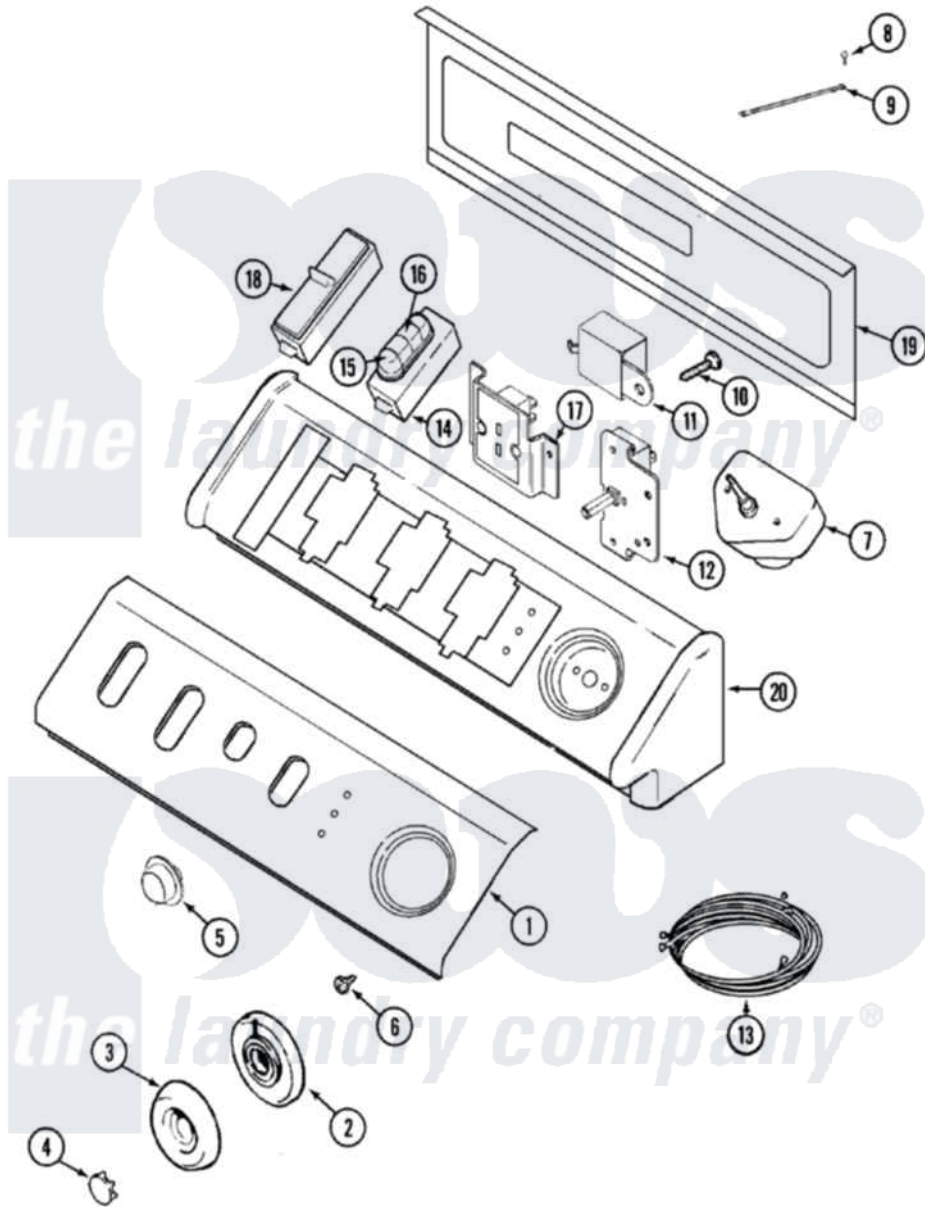

# Maytag MDG9806AWA 03 - CONTROL PANEL

Maytag [Residential Maytag MDG9806AWA Dryer Parts](#) Parts Diagram 03 - CONTROL PANEL  
 Click on the part number to view part

Item	Original Part Number	Replaced By	Status	Part Description
1	Y22002339	<a href="#">8534058</a>		Screw
"	33001938		Not Available	PANEL, CONTROL (ALM)
2	33001622	<a href="#">33002346</a>		Skirt, Timer Dial
3	<a href="#">22001659</a>			Timer Knob - Grey
4	<a href="#">22001665</a>			Insert, Timer Knob
5	33001620	<a href="#">33002435</a>		Button, Push-To-Start
6	33001690	<a href="#">90767</a>		Screw, 8A X 3/8 HeX Washer Head Tapping
7	<a href="#">33001730</a>			Timer
8	210186	<a href="#">3370225</a>		Screw
9	33001859		Not Available	WIRE, GROUND
10	33001860	<a href="#">W10116760</a>		Screw
11	<a href="#">33001848</a>			Signal, End Of Cycle
12	33001862	<a href="#">33001618</a>		Switch- PU
13	33001887		Not Available	WIRE HARNESS, MAIN
14	<a href="#">22001907</a>			Switch, Option
15	22001790	<a href="#">22003876</a>		Button- SW

16	22001791	<a href="#">22003875</a>	Button- SW
17	33001662		Not Available
18	<a href="#">33001659</a>		Switch, Temperature
19	33001806		Not Available
"	216423	<a href="#">3370225</a>	Screw
20	22002286	<a href="#">22004094</a>	Facia, Export Mav7750