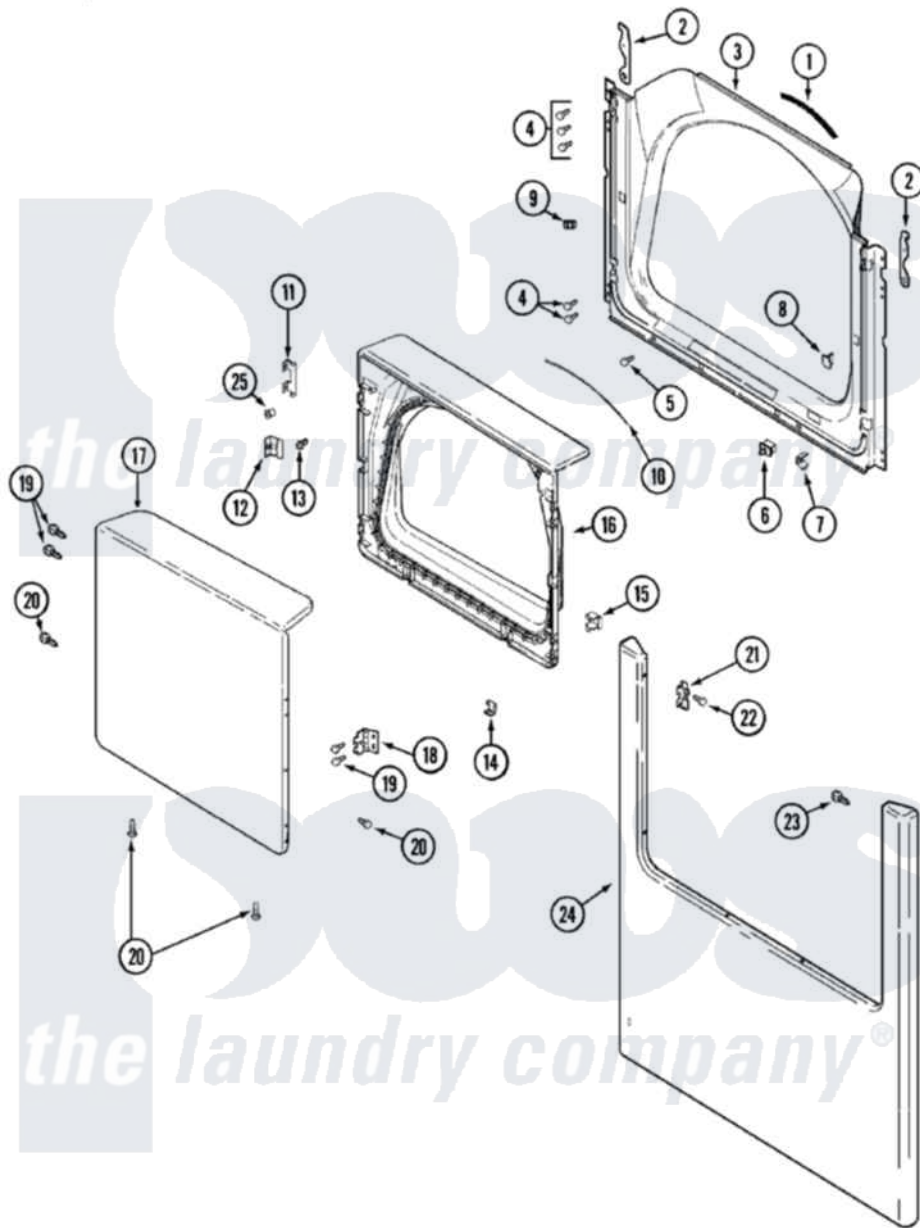

# Maytag MDG9806AWA 04 - DOOR

Maytag Residential Maytag MDG9806AWA Dryer Parts Parts Diagram 04 - DOOR  
 Click on the part number to view part

Item	Original Part Number	Replaced By	Status	Part Description
1	<a href="#">33001767</a>			Seal, Shroud
2	22002247	<a href="#">33002597</a>		Hook, Security
3	33001907		Not Available	SHROUD (ALM)---NA
4	<a href="#">22001995</a>			Screw Note: Screw, Tumbler Front And Shroud
5	<a href="#">33001768</a>			Screw, Shroud Note: Screw, Shroud And Outlet Duct
6	33001508	<a href="#">W10169313</a>		Switch-Dor
7	<a href="#">33001760</a>			Bracket, Hinge
8	33001174	<a href="#">LA-1003</a>		Door Catch Kit
9	33001791	<a href="#">306436</a>		Door Latch Kit--W
"	Y304578	<a href="#">LA-1003</a>		Door Catch Kit
10	<a href="#">33002094</a>			Seal, Door
11	<a href="#">22002038</a>			Clip, Door
12	<a href="#">33001793</a>			Bracket, Strike
13	<a href="#">33001761</a>			Strike, Door
14	<a href="#">22002039</a>			Clip, Door

15	<a href="#">33001763</a>		Plug, Inner Door
16	33001908		DOOR, INNER (ALM)
17	<a href="#">22001817</a>		Sheet, Sound Damper
"	33001909	<a href="#">33002371</a>	Door, Outer
18	<a href="#">33001759</a>		Hinge, Door
19	22002062	<a href="#">98006631</a>	Screw
20	22002064	<a href="#">489355</a>	Screw, 8 X 1/2
21	<a href="#">33001765</a>		Cover, Hinge Hole
22	<a href="#">33001787</a>		Screw, Hinge Note: Screw, Hinge Hole Cover
23	<a href="#">22002012</a>		Screw, Hinge Note: Screw, Hinge Bracket
24	33001910	<a href="#">33002368</a>	Panel, Front
25	<a href="#">33001771</a>		Bushing, Inner Door