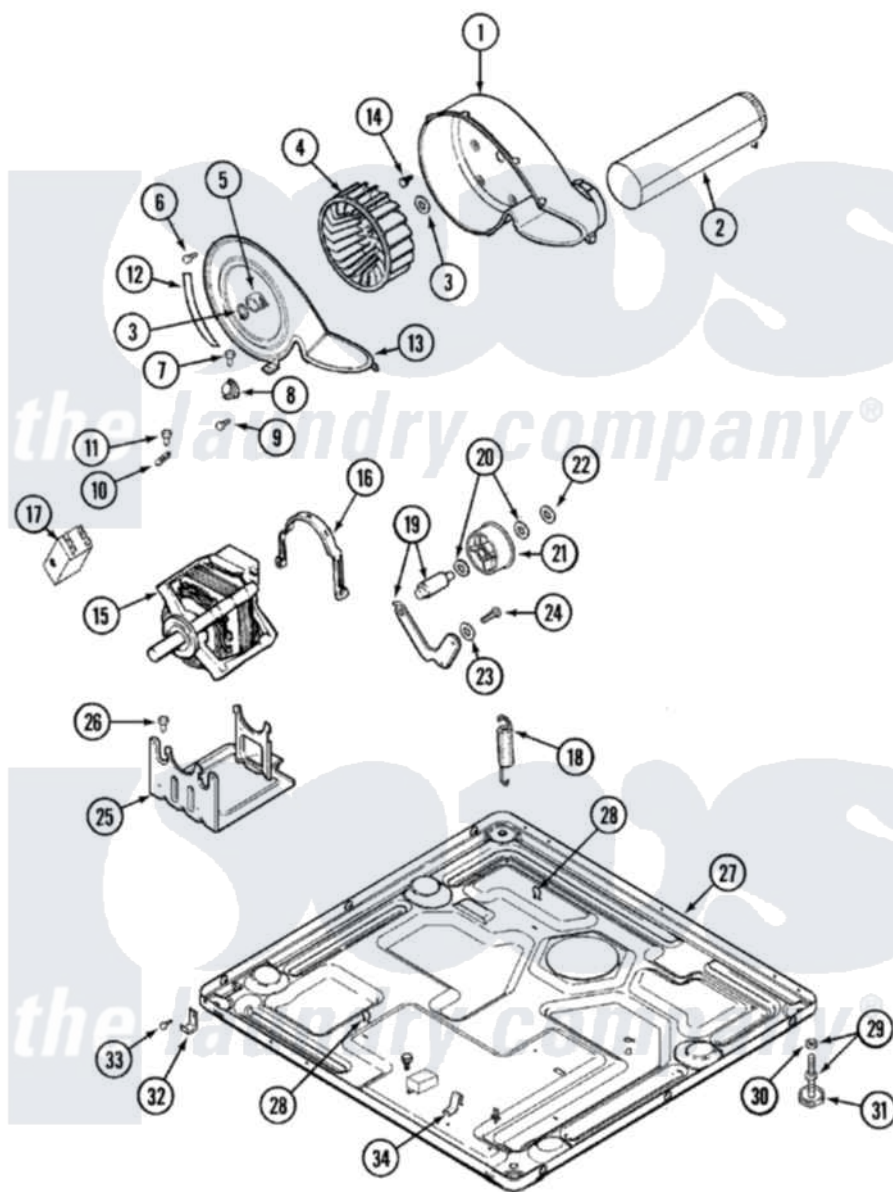

Maytag MDG9806AWA 06 - MOTOR DRIVE

Maytag Residential Maytag MDG9806AWA Dryer Parts Parts Diagram 06 - MOTOR DRIVE
 Click on the part number to view part

Item	Original Part Number	Replaced By	Status	Part Description
1	33001789			Housing, Blower
2	33001800			Duct Assembly, Exhaust
"	22001995			Screw Note: Screw, Tumbler Front And Shroud
3	410233	9703438		Ring-Retrn
4	33001790			Wheel, Blower
5	312967			Clamp, Blower Housing
6	33001855	33002917		Screw, No.10-16
7	Y313561			Screw---NA
8	306910			Thermostat, Multi Temp Note: Thermostat
9	22001996	3370225		Screw
10	33001762			Fuse, Thermal
11	314848	W10116760		Screw
12	33001772		Not Available	SEAL, BLOWER COVER
13	33001873			Cover, Blower Housing---NA
14	314818	1163839		Screw

15	33002237	33002478	Motor
"	33002462	33002478	Motor
"	33001853	33002478	Motor
16	Y015825		Clip, Motor To Motor Support
17	33001854	33002478	Motor
18	33002460	33002459	Assembly, Spring And Plug
"	33002461		Plug For Spring
"	33001754	33002459	Assembly, Spring And Plug
19	33001840	6-3705180	Idler Arm
20	Y312527		Washer, Idler Shaft
21	33001783	6-3700340	Bearing- I
22	312958	354987	Ring, Retaining
23	315772		Sleeve, Idler Arm
24	Y014874		Screw, Idler Arm And Sleeve
25	Y313561		Screw----NA
"	33002466	33002817	Motor Support, Offset
"	33001752	33002817	Motor Support, Offset
26	Y313561		Screw----NA
27	33001845	Not Available	BASE
"	33002465	Not Available	BASE, (LWR)----NA
28	410490		Spring, Retainer Wire Harness
29	Y305086		Adjustable Leg And Nut
30	Y052740	62739	Nut, Lock
31	Y314137		Foot, Rubber
32	22002239		Clip, Front Panel
33	Y310632	1163839	Screw
34	22002244		Clip, Grounding