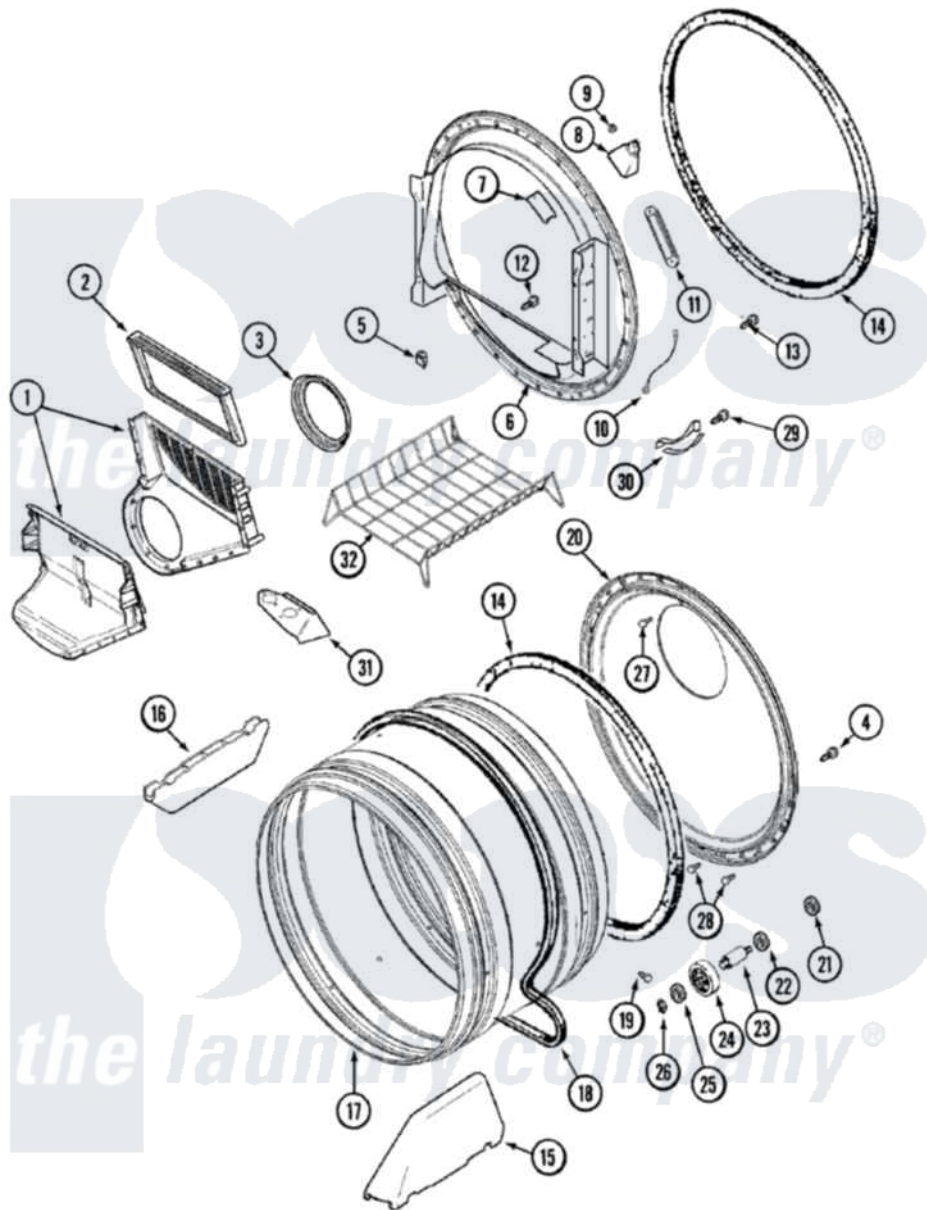

# Maytag MDG9806AWA 07 - TUMBLER

Maytag Residential Maytag MDG9806AWA Dryer Parts Parts Diagram 07 - TUMBLER  
 Click on the part number to view part

Item	Original Part Number	Replaced By	Status	Part Description
1	<a href="#">33001799</a>			Outlet Duct Assembly Note: Outlet Duct Assembly
2	<a href="#">33001808</a>			Filter, Lint
3	33001758	<a href="#">33002560</a>		Seal, Blower
4	<a href="#">33002190</a>			SCrew, C BraCe, BraCket, Cabinet
5	<a href="#">Y310376</a>			Clip, Door Switch Harness
6	<a href="#">33001868</a>			Front, Tumbler Front W/Sensor Note: Front, Tumbler
7	<a href="#">33001871</a>			Screw Note: Screw, Drum Light
"	<a href="#">33001869</a>			Lens, Drum Light
8	33001870		Not Available	HOLDER, LAMP (W/HOUSING) NOTE: LAMP (W/HOUSING & HOLDER)
"	<a href="#">22002263</a>			Lamp
9	<a href="#">214872</a>			Palnut, End Cap Note: Nut, Lamp Holder
10	211294	<a href="#">90767</a>		Screw, 8A X 3/8 HeX Washer