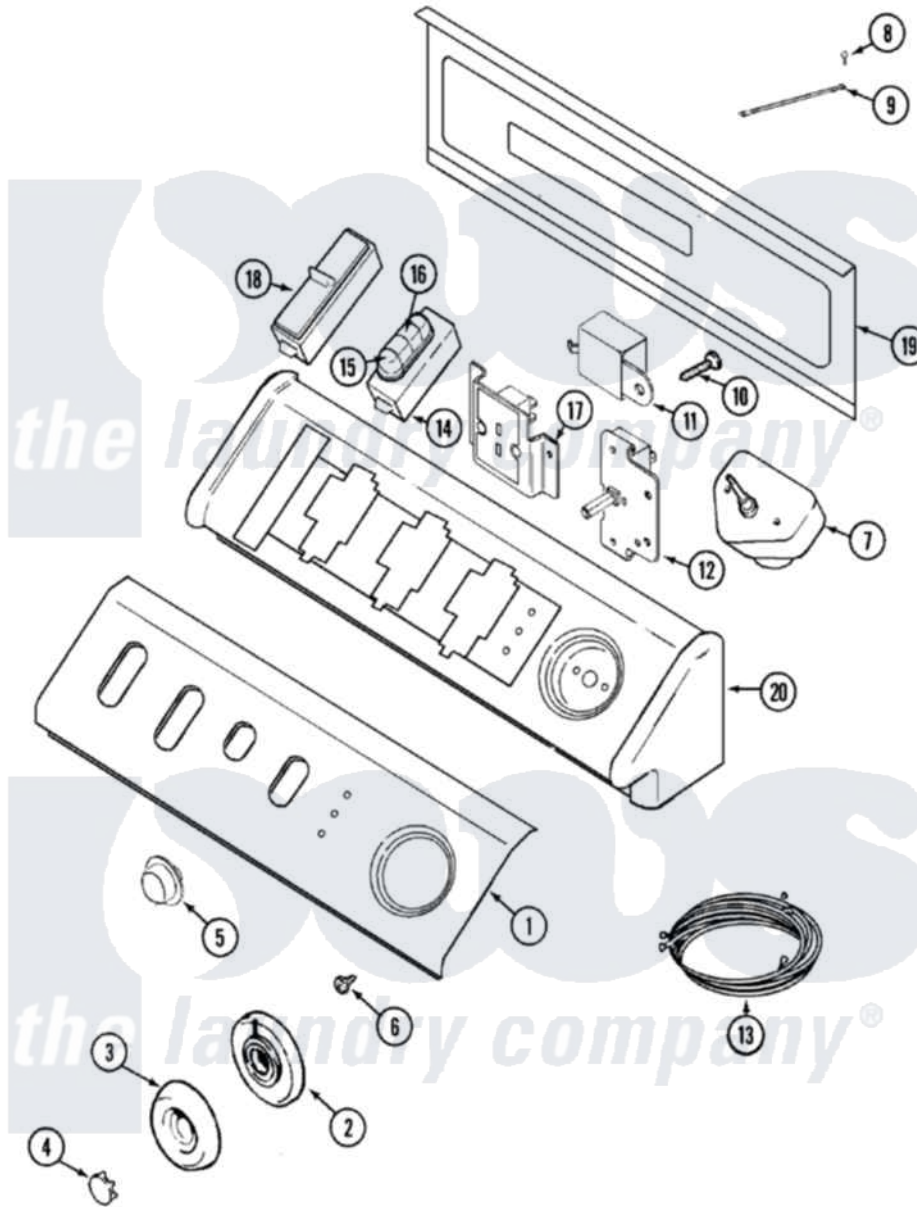

Maytag MDG9806AWW 03 - CONTROL PANEL

Maytag [Residential Maytag MDG9806AWW Dryer Parts](#) Parts Diagram 03 - CONTROL PANEL
 Click on the part number to view part

Item	Original Part Number	Replaced By	Status	Part Description
1	Y22002339	8534058		Screw
"	33001937			Panel, Control
2	33001621			Skirt, Timer Dial
3	22001659			Timer Knob - Grey
4	22001664			Timer Knob Insert/Cap
5	33001619	37001071		Button, Push-To-Start
6	33001690	90767		Screw, 8A X 3/8 HeX Washer Head Tapping
7	33001730			Timer
8	210186	3370225		Screw
9	33001859		Not Available	WIRE, GROUND
10	33001860	W10116760		Screw
11	33001848			Signal, End Of Cycle
12	33001861	33001618		Switch- PU
13	33001887		Not Available	WIRE HARNESS, MAIN
14	22001906	22001908		Switch, Option
15	22001788			Button, Switch

16	22001789		Button, Switch
17	33001661	33002389	Dryness Display Control Note: Display, Dryness
18	33001657		Switch, Temperature
19	33001806	Not Available	BACK, CONSOLE PANEL
"	216423	3370225	Screw
20	22002285	Not Available	CONSOLE (WHT)