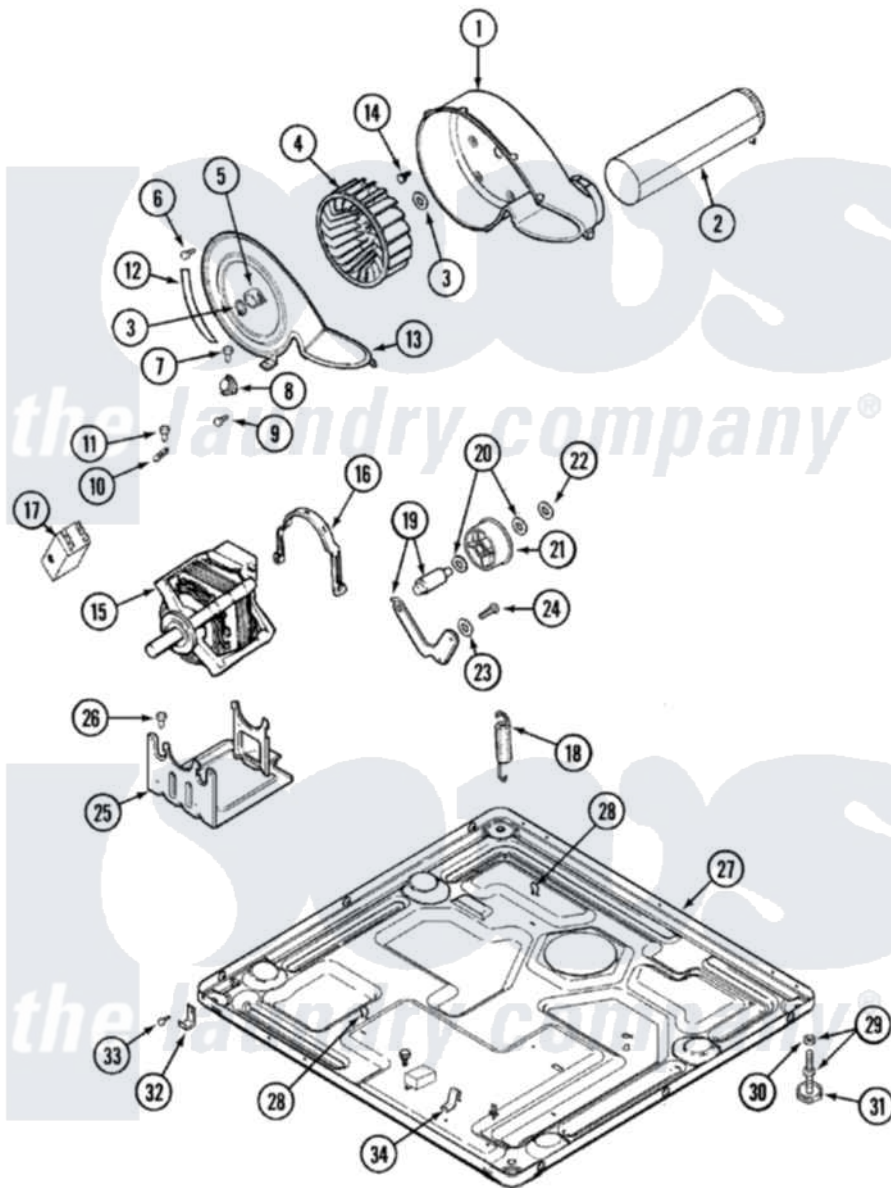

Maytag MDG9806AWW 06 - MOTOR DRIVE

Maytag [Residential Maytag MDG9806AWW Dryer Parts](#) Parts Diagram 06 - MOTOR DRIVE
 Click on the part number to view part

Item	Original Part Number	Replaced By	Status	Part Description
1	33001789			Housing, Blower
2	33001800			Duct Assembly, Exhaust
"	22001995			Screw Note: Screw, Tumbler Front And Shroud
3	410233	9703438		Ring-Retrn
4	33001790			Wheel, Blower
5	312967			Clamp, Blower Housing
6	33001855	33002917		Screw, No.10-16
7	Y313561			Screw---NA
8	306910			Thermostat, Multi Temp Note: Thermostat
9	22001996	3370225		Screw
10	33001762			Fuse, Thermal
11	314848	W10116760		Screw
12	33001772		Not Available	SEAL, BLOWER COVER
13	33001873			Cover, Blower Housing---NA
14	314818	1163839		Screw

15	33002237	33002478	Motor
"	33002462	33002478	Motor
"	33001853	33002478	Motor
16	Y015825		Clip, Motor To Motor Support
17	33001854	33002478	Motor
18	33002460	33002459	Assembly, Spring And Plug
"	33002461		Plug For Spring
"	33001754	33002459	Assembly, Spring And Plug
19	33001840	6-3705180	Idler Arm
20	Y312527		Washer, Idler Shaft
21	33001783	6-3700340	Bearing- I
22	312958	354987	Ring, Retaining
23	315772		Sleeve, Idler Arm
24	Y014874		Screw, Idler Arm And Sleeve
25	Y313561		Screw----NA
"	33002466	33002817	Motor Support, Offset
"	33001752	33002817	Motor Support, Offset
26	Y313561		Screw----NA
27	33001845	Not Available	BASE
"	33002465	Not Available	BASE, (LWR)----NA
28	410490		Spring, Retainer Wire Harness
29	Y305086		Adjustable Leg And Nut
30	Y052740	62739	Nut, Lock
31	Y314137		Foot, Rubber
32	22002239		Clip, Front Panel
33	Y310632	1163839	Screw
34	22002244		Clip, Grounding