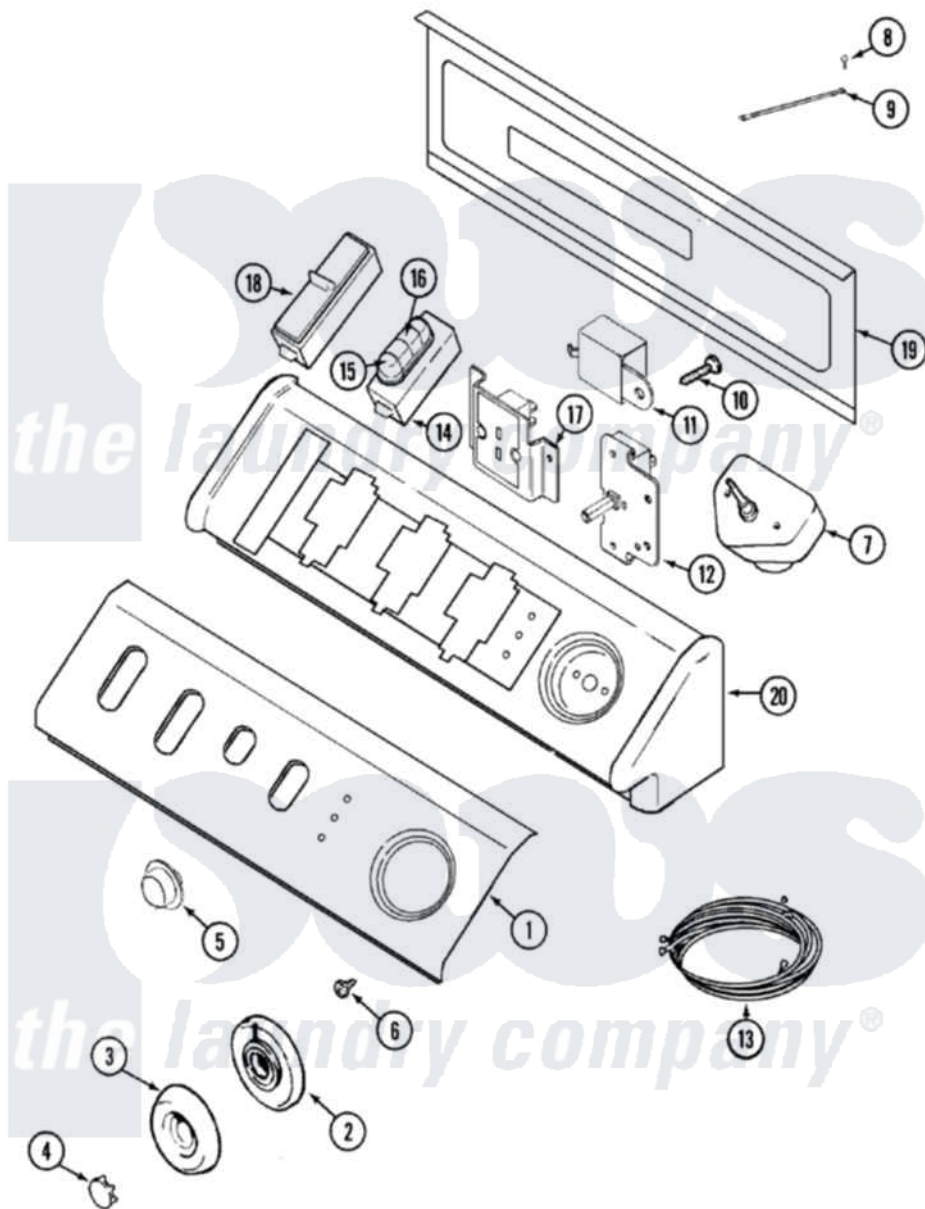

Maytag MDG9876AWW 03 - CONTROL PANEL

Maytag [Residential Maytag MDG9876AWW Dryer Parts](#) Parts Diagram 03 - CONTROL PANEL
 Click on the part number to view part

Item	Original Part Number	Replaced By	Status	Part Description
1	Y22002339	8534058		Screw
"	33002144		Not Available	PANEL, CONTROL (WHT)
2	33001621			Skirt, Timer Dial
3	22001659			Timer Knob - Grey
4	22001664			Timer Knob Insert/Cap
5	33001619	37001071		Button, Push-To-Start
6	33001690	90767		Screw, 8A X 3/8 HeX Washer Head Tapping
7	33001730			Timer
8	210186	3370225		Screw
9	33001859		Not Available	WIRE, GROUND
10	33001860	W10116760		Screw
11	33001848			Signal, End Of Cycle
12	33001861	33001618		Switch- PU
13	33002143		Not Available	WIRE HARNESS, MAIN
14	33002141		Not Available	SWITCH, OPTION (4 POS-PUSH)

15	22001788		Button, Switch
16	22001789		Button, Switch
17	33001661	33002389	Dryness Display Control Note: Display, Dryness
18	33001657		Switch, Temperature
19	216423	3370225	Screw
"	33001806	Not Available	BACK, CONSOLE PANEL
20	22002285	Not Available	CONSOLE (WHT)
21	16009204	Not Available	MANUAL, USE & CARE