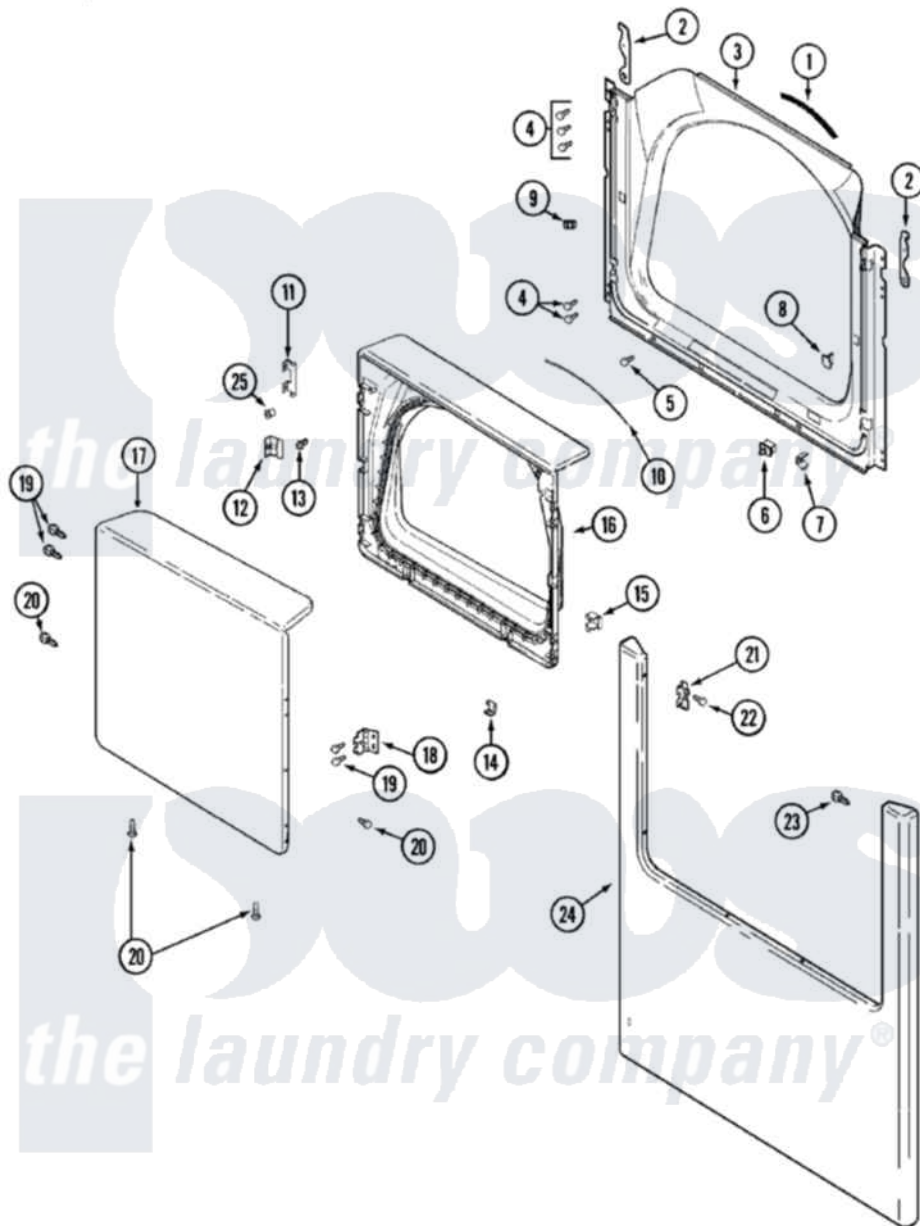

Maytag MDG9876AWW 04 - DOOR

Maytag [Residential Maytag MDG9876AWW Dryer Parts](#) Parts Diagram 04 - DOOR
 Click on the part number to view part

Item	Original Part Number	Replaced By	Status	Part Description
1	33001767			Seal, Shroud
2	22002247	33002597		Hook, Security
3	33001900			Shroud
"	33002147		Not Available	LABEL, CAUTION (DRYER)
4	22001995			Screw Note: Screw, Tumbler Front And Shroud
5	33001768			Screw, Shroud Note: Screw, Shroud And Outlet Duct
6	33001508	W10169313		Switch-Dor
7	33001760			Bracket, Hinge
8	33001174	LA-1003		Door Catch Kit
9	33001791	306436		Door Latch Kit--W
"	Y304578	LA-1003		Door Catch Kit
10	33002094			Seal, Door
11	22002038			Clip, Door
12	33001793			Bracket, Strike
13	33001761			Strike, Door

14	22002039		Clip, Door
15	33001763		Plug, Inner Door
16	33001899		Door, Inner
17	22001817		Sheet, Sound Damper
"	33001904		Door, Outer
18	33001759		Hinge, Door
19	22002062	98006631	Screw
20	22002063		Screw No.8-18AB Wafer Head
21	33001764		Cover, Hinge Hole
22	33001787		Screw, Hinge Note: Screw, Hinge Hole Cover
23	22002012		Screw, Hinge Note: Screw, Hinge Bracket
24	33001901		Panel, Front
25	33001771		Bushing, Inner Door