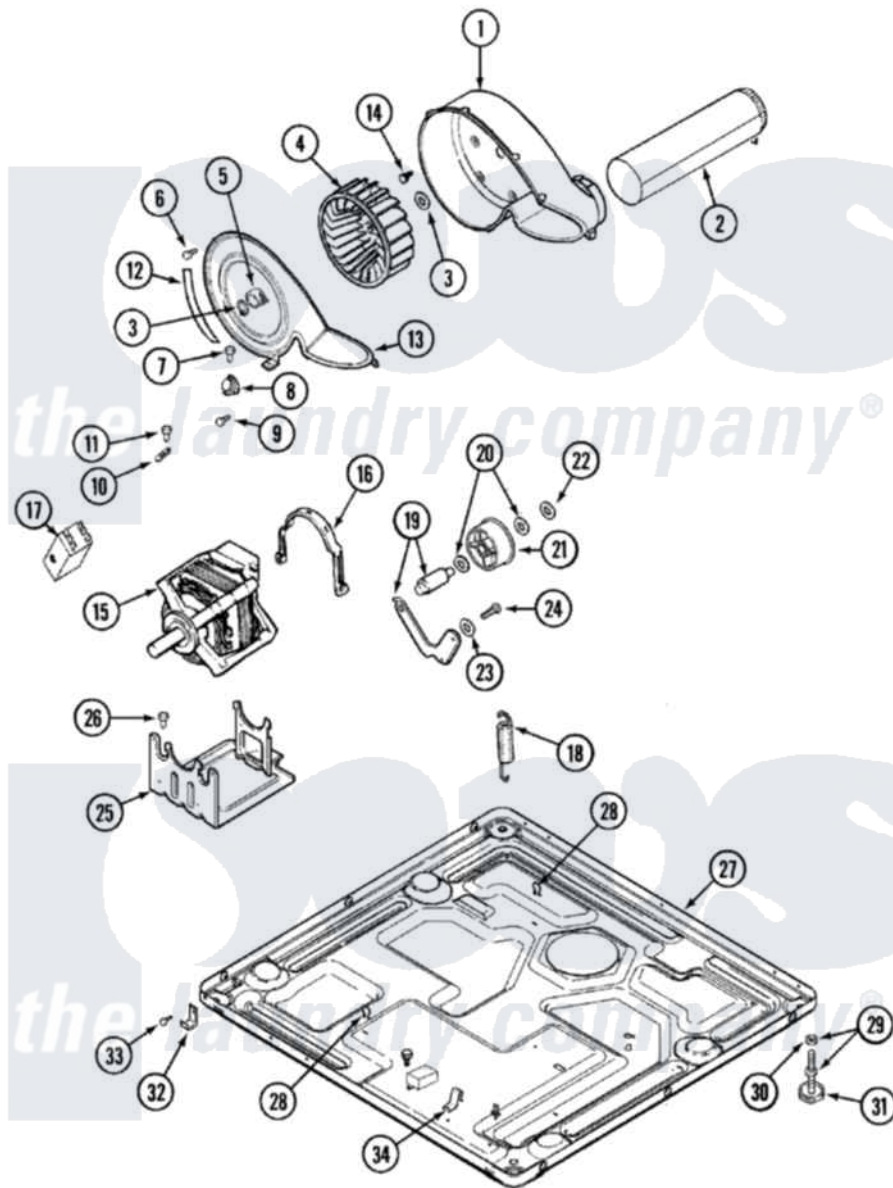

Maytag MDG9876AWW 06 - MOTOR DRIVE

Maytag [Residential Maytag MDG9876AWW Dryer Parts](#) Parts Diagram 06 - MOTOR DRIVE
 Click on the part number to view part

Item	Original Part Number	Replaced By	Status	Part Description
1	33001789			Housing, Blower
2	33001800			Duct Assembly, Exhaust
"	22001995			Screw Note: Screw, Tumbler Front And Shroud
3	410233	9703438		Ring-Retrn
4	33001790			Wheel, Blower
5	312967			Clamp, Blower Housing
6	33001855	33002917		Screw, No.10-16
7	Y313561			Screw---NA
8	306910			Thermostat, Multi Temp Note: Thermostat
9	22001996	3370225		Screw
10	33001762			Fuse, Thermal
11	314848	W10116760		Screw
12	33001772		Not Available	SEAL, BLOWER COVER
13	33001873			Cover, Blower Housing---NA
14	314818	1163839		Screw

15	33002237	33002478	Motor
"	33002462	33002478	Motor
"	33001853	33002478	Motor
16	Y015825		Clip, Motor To Motor Support
17	33001854	33002478	Motor
18	33002460	33002459	Assembly, Spring And Plug
"	33002461		Plug For Spring
"	33001754	33002459	Assembly, Spring And Plug
19	33001840	6-3705180	Idler Arm
20	Y312527		Washer, Idler Shaft
21	33001783	6-3700340	Bearing- I
22	312958	354987	Ring, Retaining
23	315772		Sleeve, Idler Arm
24	Y014874		Screw, Idler Arm And Sleeve
25	Y313561		Screw----NA
"	33002466	33002817	Motor Support, Offset
"	33001752	33002817	Motor Support, Offset
26	Y313561		Screw----NA
27	33001845	Not Available	BASE
"	33002465	Not Available	BASE, (LWR)----NA
28	410490		Spring, Retainer Wire Harness
29	Y305086		Adjustable Leg And Nut
30	Y052740	62739	Nut, Lock
31	Y314137		Foot, Rubber
32	22002239		Clip, Front Panel
33	Y310632	1163839	Screw
34	22002244		Clip, Grounding