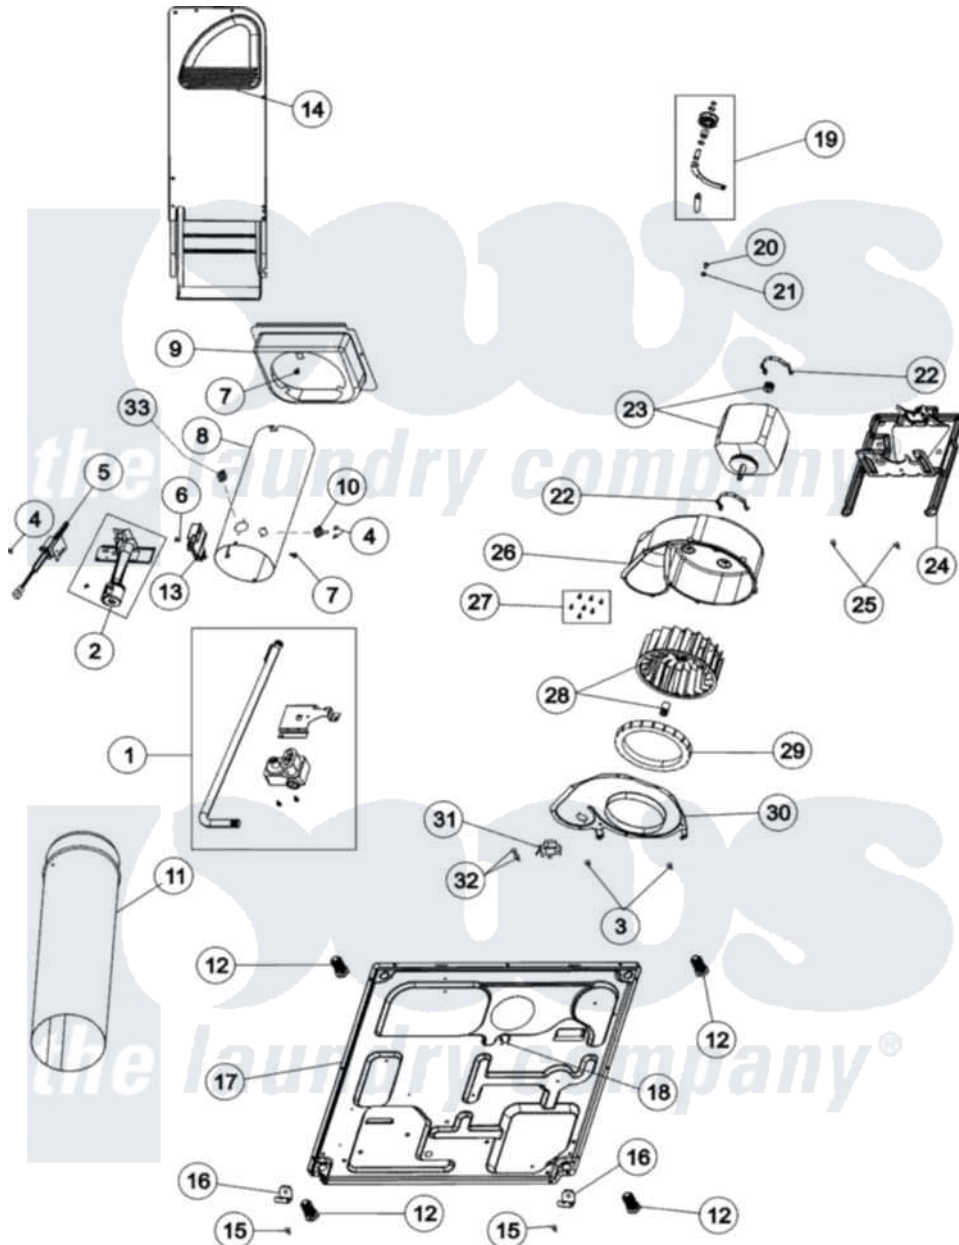

Maytag MDGT236AWW 01 - BASE, HEATER & MOTOR

Maytag Residential Maytag MDGT236AWW Dryer Parts Parts Diagram 01 - BASE, HEATER & MOTOR
 Click on the part number to view part

Item	Original Part Number	Replaced By	Status	Part Description
1	37001127			Valve And Pipe Assembly
2	649P3	LPK1		LP Gas Con
"	Y56234	37001304		Burner Ign
"	650P3			Kit, Gas Burner Conversion
3	503688			Screw, 10B-16 X .34 I
4	56692	8281196		Screw
5	40069801	37001308		Ignitor
6	23222	3177991		Screw
7	503688			Screw, 10B-16 X .34 I
8	37001041	37001303		Duct- Comb
9	500122	510101		Shroud Heat Duct
10	Y61886			Thermostat, Limit-Blk
11	505518			Duct, Exhaust
12	Y500101			Leg, Leveling
13	Y56231	338906		Radiant, Sensor
14	503605			Assembly, Heater Duct

15	27001200		Screw
16	37001145		Clip, Front Panel
17	37001156		Dryer Base
18	504034		Clip, Wire
19	37001287		Assembly, Idler Lever/Shaft/Pulley
20	500824		Screw, 1/4-20 Unc Hex
21	27001225		Nut, Jam Mid Lock 1/4-20
22	Y58047	660658	Clamp, Motor Mounting 343481 685441
23	40048501	2200376	Motor
24	503613		Mount, Motor
25	27001200		Screw
26	56020		Housing, Blower
27	31260		Screw, No.8 X 3/8 Ind H
28	56000	510139P	Assembly Blower Fan Package
29	37001119		Seal, Blower Housing
30	500078	511969P	Kit Blower Housing And Cover
31	37001136		Thermostat, Cycling 146F
32	501086	90767	Screw, 8A X 3/8 HeX Washer Head Tapping
33	40113801		Fuse, Thermal