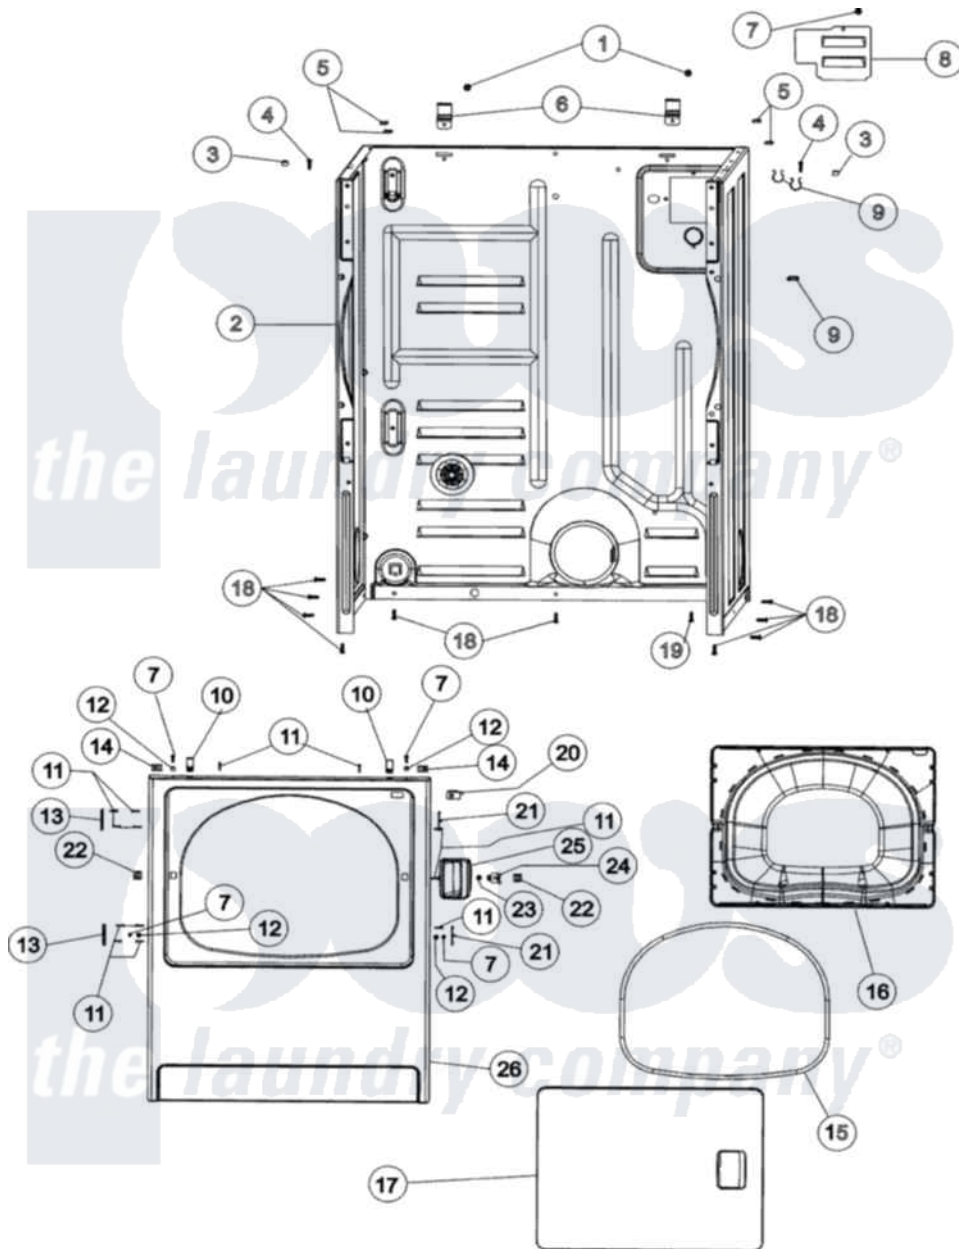

Maytag MDGT336AWW 02 - CABINET & FRONT PANEL

Maytag Residential Maytag MDGT336AWW Dryer Parts Parts Diagram 02 - CABINET & FRONT PANEL
 Click on the part number to view part

Item	Original Part Number	Replaced By	Status	Part Description
1	503688			Screw, 10B-16 X .34 I
2	37001155	37001284		Cabinet As Pack
3	505187			Locator, Panel
4	32671	Y014874		Screw, Idler Arm And Sleeve
5	Y56128			Pad, Bumper
6	500003			Hinge, Top
7	32671	Y014874		Screw, Idler Arm And Sleeve
8	503293			Plate, Access Cover
9	504034			Clip, Wire
10	25-7220			Clip, Cabinet Top
11	37001030			Screw, No.8ab-16 x 3/4 Fh
12	505187			Locator, Panel
13	Y503676			Hinge, Door And Top
14	213280	204439		Screw And Fstner Assembly
15	504005	511056		Seal Front Panel
16	37001028			Seal And Liner, Assembly

17	37001029		Door, Dryer
18	27001200		Screw
19	20530		Screw, 10-24 x 3/8 Hex
20	Y504570	W10169313	Switch-Dor
21	503126		Plug, Hinge Hole
22	54660	LA-1003	Door Catch Kit
23	500039	510181	Strike Doormetal
24	40116201		Bracket, Door Strike
25	33001241		Handle, Door
26	37001154		Front Panel - White