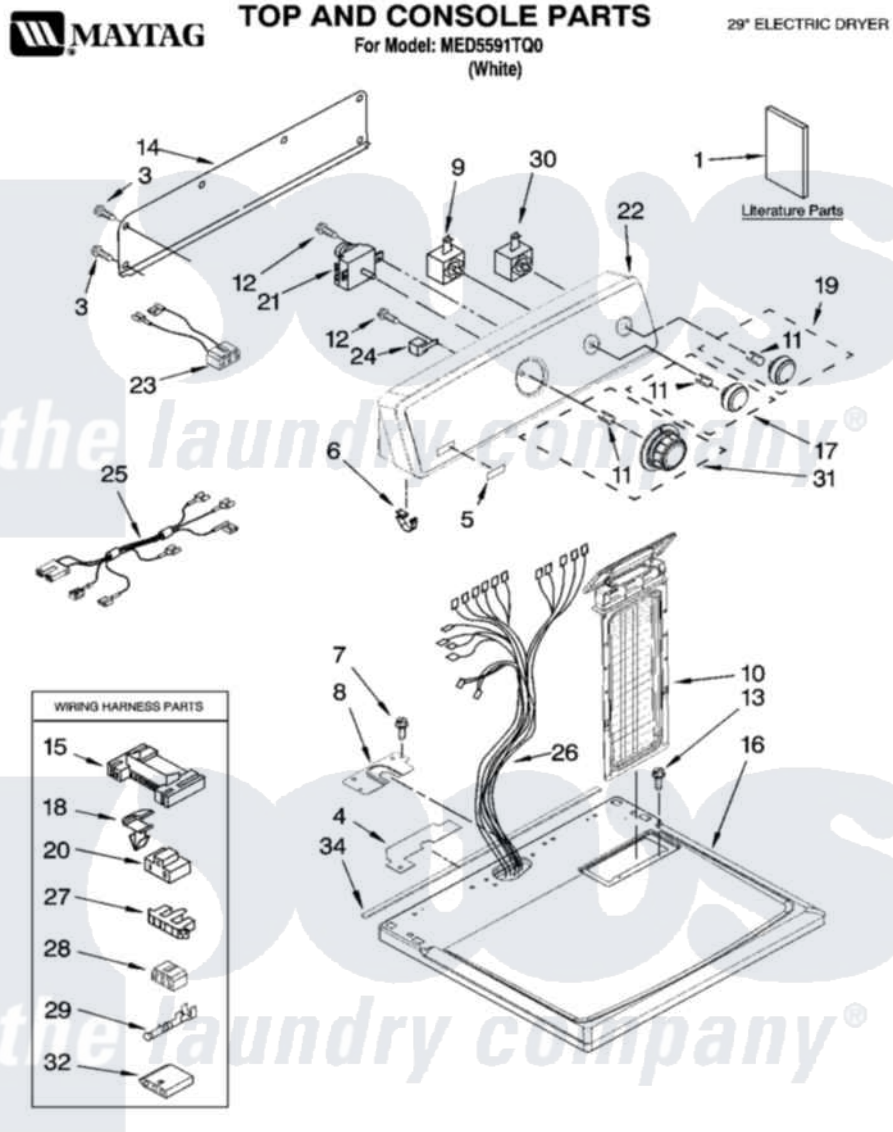

# Maytag MED5591TQ0 01 - TOP AND CONSOLE PARTS

11-07 Litho in U.S.A. (LAN)

1

Part No. W10137758 Rev. B

Maytag [Residential Maytag MED5591TQ0 Dryer Parts](#) Parts Diagram 01 - TOP AND CONSOLE PARTS

[Click on the part number to view part](#)

Item	Original Part Number	Replaced By	Status	Part Description
1	W10088776		Not Available	Use & Care Guide
"	8576817		Not Available	Wiring Diagram
"	W10089170		Not Available	Sheet, Cycle Feature
3	<a href="#">693995</a>			Screw, Hex Head
4	<a href="#">W10118608</a>			Foam-Seal Console Bracket
5	W10112569	<a href="#">W10203949</a>		Medallion
6	<a href="#">8312709</a>			Clip-Console
7	359625	<a href="#">487240</a>		Screw, For Mtg. Service Capacitor
8	<a href="#">8565981</a>			Bracket, Harness
9	<a href="#">3399639</a>			Switch, Rotary Temperature
10	<a href="#">8565973</a>			Screen, Lint
11	<a href="#">8536939</a>			Clip, Knob
12	8533971	<a href="#">90767</a>		Screw, 8A X 3/8 HeX Washer Head Tapping
13	688983	<a href="#">487240</a>		Screw, For Mtg. Service Capacitor

14	<a href="#">W10112576</a>		Panel, Rear Console
15	<a href="#">3395683</a>		Receptacle, Multi-Terminal
16	W10112597	<a href="#">W10112599</a>	Top
17	<a href="#">W10110029</a>		Knob, Control
18	<a href="#">3394427</a>		Clip-Harness
19	<a href="#">W10110031</a>		Knob, Push-To-Start
20	<a href="#">3401144</a>		Connector
21	<a href="#">8578906</a>		Timer, 60 Hz
22	W10086729	Not Available	Console & Control Panel Assembly (Includes Illus. 5 & 6)
23	<a href="#">W10110861</a>		Wire, Jumper
24	<a href="#">694419</a>		Mini-Buzzer
25	<a href="#">W10119726</a>		Wire, Jumper
26	<a href="#">W10110864</a>		Harness, Wiring
27	<a href="#">3397269</a>		Connector, Timer
28	<a href="#">3347243</a>		Block, Disconnect
29	<a href="#">94614</a>		Terminal
30	<a href="#">3398094</a>		Switch, Push To Start
31	<a href="#">W10110030</a>		Timer Knob Assembly
32	<a href="#">3936144</a>		Do-It-Yourself Repair Manuals
34	<a href="#">W10112267</a>		Foam-Seal Control Bracket