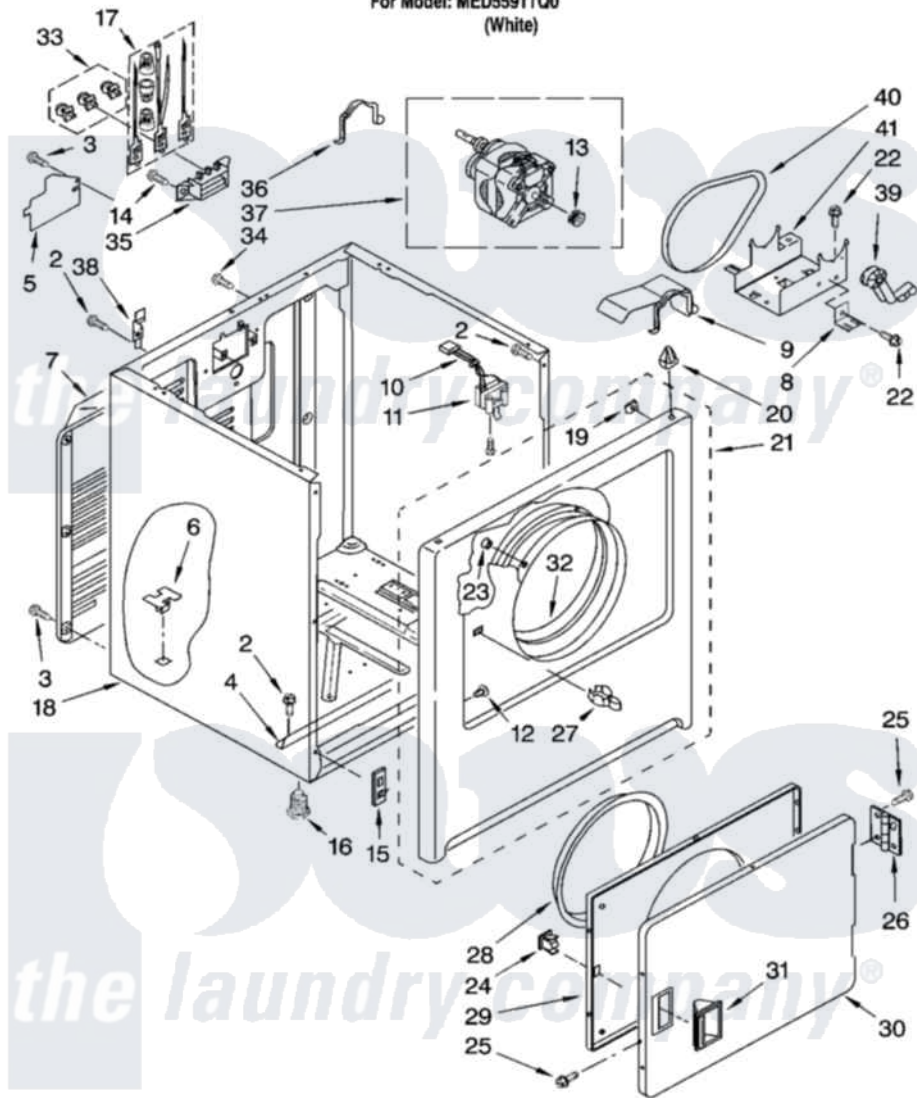

## CABINET PARTS

For Model: MED5591TQ0  
(White)

W10137758

3

Maytag Residential Maytag MED5591TQ0 Dryer Parts Parts Diagram 02 - CABINET PARTS

Click on the part number to view part

Item	Original Part Number	Replaced By	Status	Part Description
2	343641	<a href="#">681414</a>		Screw, 10AB X 1/2
3	<a href="#">693995</a>			Screw, Hex Head
4	<a href="#">8541400</a>			Bracket, Cabinet
5	<a href="#">3396795</a>			Cover, Terminal Block
6	<a href="#">3404283</a>			Plug, Cabinet
7	3396807	<a href="#">280040</a>		Panel-Rear
8	<a href="#">3401805</a>			Bracket, Idler
9	<a href="#">3401800</a>			Belt Shield Assembly
10	<a href="#">3406105</a>			Door Switch Assembly
11	697773	<a href="#">3395530</a>		Screw
12	<a href="#">3404413</a>			Plug, Hinge Hole
13	<a href="#">8578220</a>			Pulley, Motor
14	3393008	<a href="#">308685</a>		Side Trim )
15	<a href="#">3394083</a>			Clip, Front Panel
16	3392100	<a href="#">49621</a>		Feet-Leveling
"	<a href="#">279810</a>			Foot-Optional