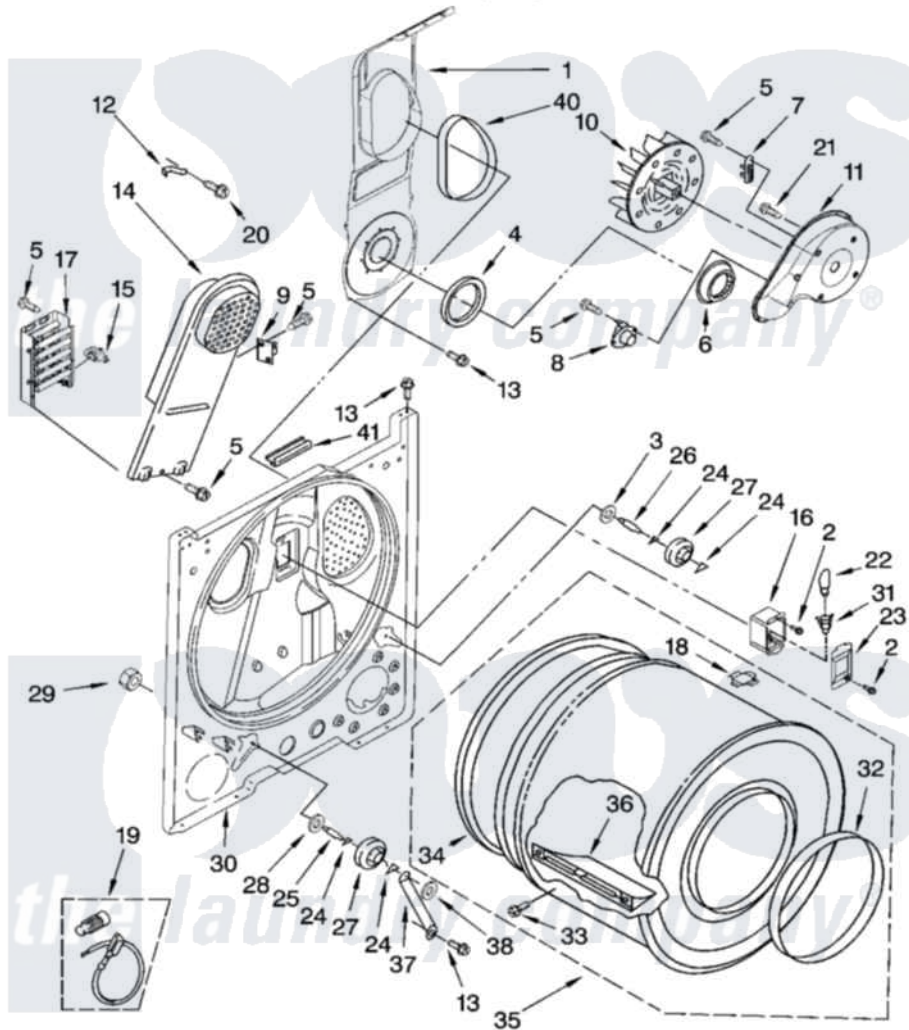

**Maytag MED5591TQ0 03 - BULKHEAD PARTS, OPTIONAL PARTS (NOT INCLUDED)**

**BULKHEAD PARTS**

For Model: MED5591TQ0  
(White)

W10137758

5

Maytag [Residential Maytag MED5591TQ0 Dryer Parts](#) Parts Diagram 03 - BULKHEAD PARTS, OPTIONAL PARTS (NOT INCLUDED)

[Click on the part number to view part](#)

Item	Original Part Number	Replaced By	Status	Part Description
1	<a href="#">8519777</a>			Lint Chute Assembly
2	487909	<a href="#">488729</a>		Screw
3	<a href="#">3388703</a>			Washer, Support
4	<a href="#">347139</a>			Seal, Lint Chute
5	<a href="#">90767</a>			Screw, 8A X 3/8 HeX Washer Head Tapping
6	<a href="#">696302</a>			Shield, Exhaust
7	<a href="#">3392519</a>			Thermal Limiter
8	<a href="#">3387134</a>			Thermostat, Internal-Bias
9	3977393	<a href="#">279816</a>		Cutoff-Tml
10	<a href="#">3406963</a>			Wheel, Blower
11	<a href="#">8577233</a>			Housing, Blower
12	3398161			CLIP
13	343641	<a href="#">681414</a>		Screw, 10AB X 1/2
14	<a href="#">8541818</a>			Box, Heater