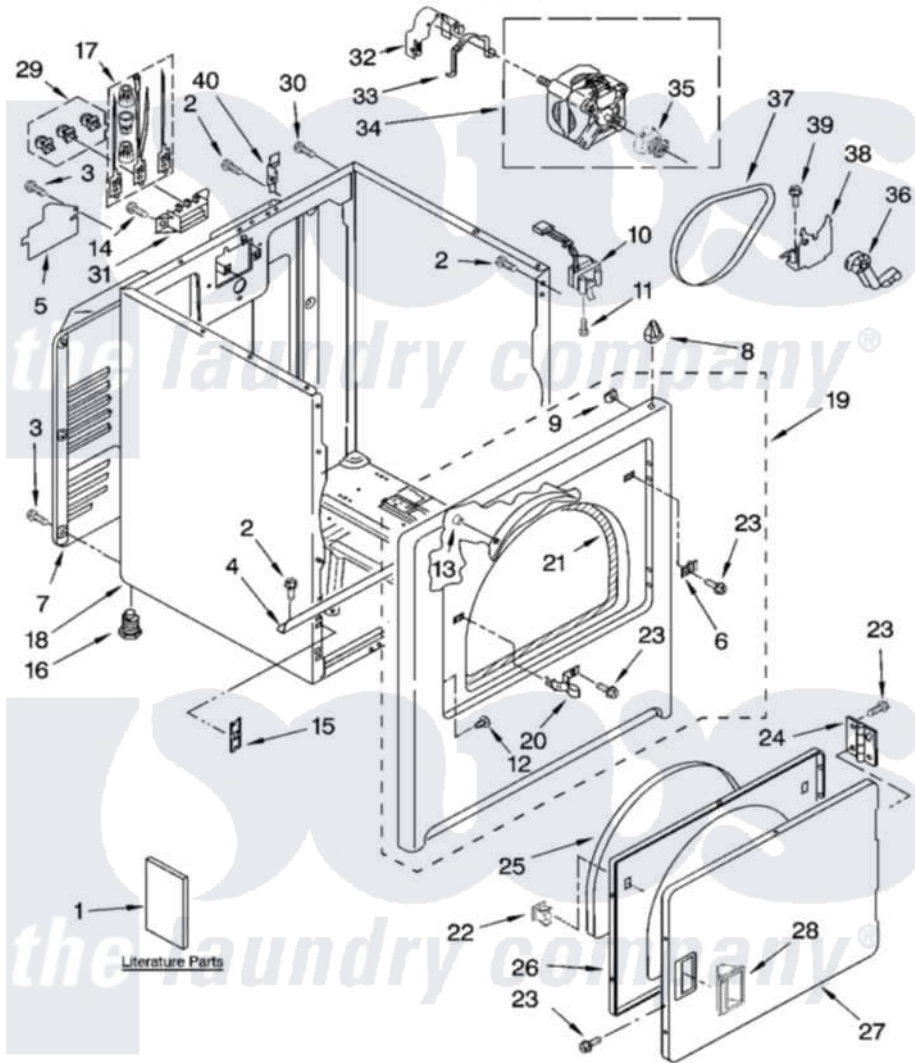

# Maytag MED5600TQ0 01 - CABINET PARTS

## CABINET PARTS

For Model: MED5600TQ0  
(White)

29" ELECTRIC DRYER

B-07 Litho in U.S.A. (drd)

1

Part No. W10116545 Rev. B

Maytag [Residential Maytag MED5600TQ0 Dryer Parts](#) Parts Diagram 01 - CABINET PARTS

[Click on the part number to view part](#)

Item	Original Part Number	Replaced By	Status	Part Description
1	W10088770		Not Available	Guide, Use & Care
"	8576817		Not Available	Wiring Diagram
"	W10089170		Not Available	Sheet, Cycle Feature
2	343641	<a href="#">681414</a>		Screw, 10AB X 1/2
3	<a href="#">693995</a>			Screw, Hex Head
4	<a href="#">8541400</a>			Bracket, Cabinet
5	<a href="#">3396795</a>			Cover, Terminal Block
6	<a href="#">3403630</a>			Plug, Strike Hole
7	3396805	<a href="#">280043</a>		Panel-Rear
8	690363	<a href="#">18776</a>		Lock, Front Top
9	<a href="#">98234</a>			Clip, U-Bend
10	<a href="#">3406107</a>			Door Switch Assembly
11	697773	<a href="#">3395530</a>		Screw
12	<a href="#">3404413</a>			Plug, Hinge Hole
13	685203	<a href="#">279220</a>		Clip
14	3393008	<a href="#">308685</a>		Side Trim )