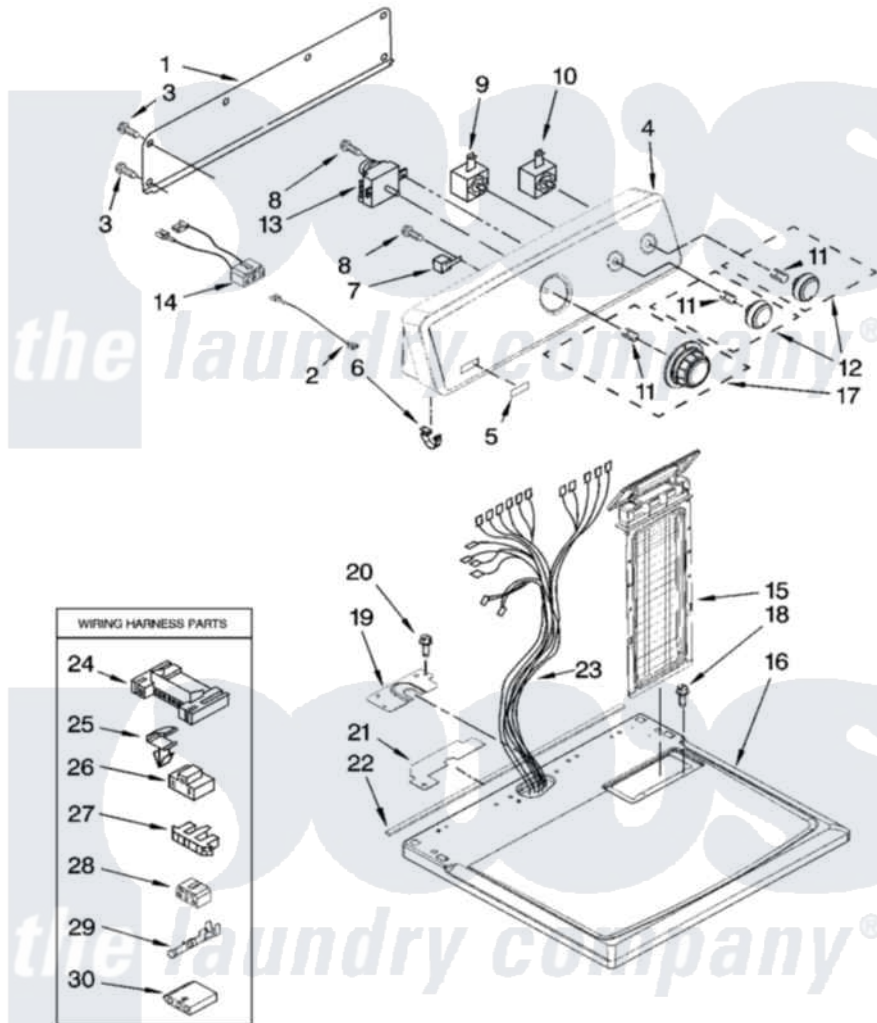

Maytag MED5600TQ0 02 - TOP AND CONSOLE PARTS

TOP AND CONSOLE PARTS

For Model: MED5600TQ0

W10116545

3

Maytag [Residential Maytag MED5600TQ0 Dryer Parts](#) Parts Diagram 02 - TOP AND CONSOLE PARTS

[Click on the part number to view part](#)

Item	Original Part Number	Replaced By	Status	Part Description
1	W10112576			Panel, Rear Console
2	W10113080			Wire, Jumper
3	693995			Screw, Hex Head
4	W10086704	W10142665		Console
5	W10112569	W10203949		Medallion
6	8312709			Clip-Console
7	694419			Mini-Buzzer
8	8533971	90767		Screw, 8A X 3/8 HeX Washer Head Tapping
9	3399639			Switch, Rotary Temperature
10	W10117655			Switch, Push-To-Start
11	8536939			Clip, Knob
12	W10110029			Knob, Control
13	3979617			Timer, 60 Hz
14	W10110861			Wire, Jumper
15	8565972			Screen, Lint
16	W10112597	W10112599		Top

17	W10110030		Timer Knob Assembly
18	688983	487240	Screw, For Mtg. Service Capacitor
19	8565981		Bracket, Harness
20	337686	Not Available	SCREW, 8-18 X .500
21	W10118608		Foam-Seal Console Bracket
22	W10112267		Foam-Seal Control Bracket
23	W10110864		Harness, Wiring
24	3395683		Receptacle, Multi-Terminal
25	3394427		Clip-Harness
26	7711P163-60	7711P135-60	Knob, Valve
27	3397269		Connector, Timer
28	3347243		Block, Disconnect
29	94614		Terminal
30	3936144		Do-It-Yourself Repair Manuals