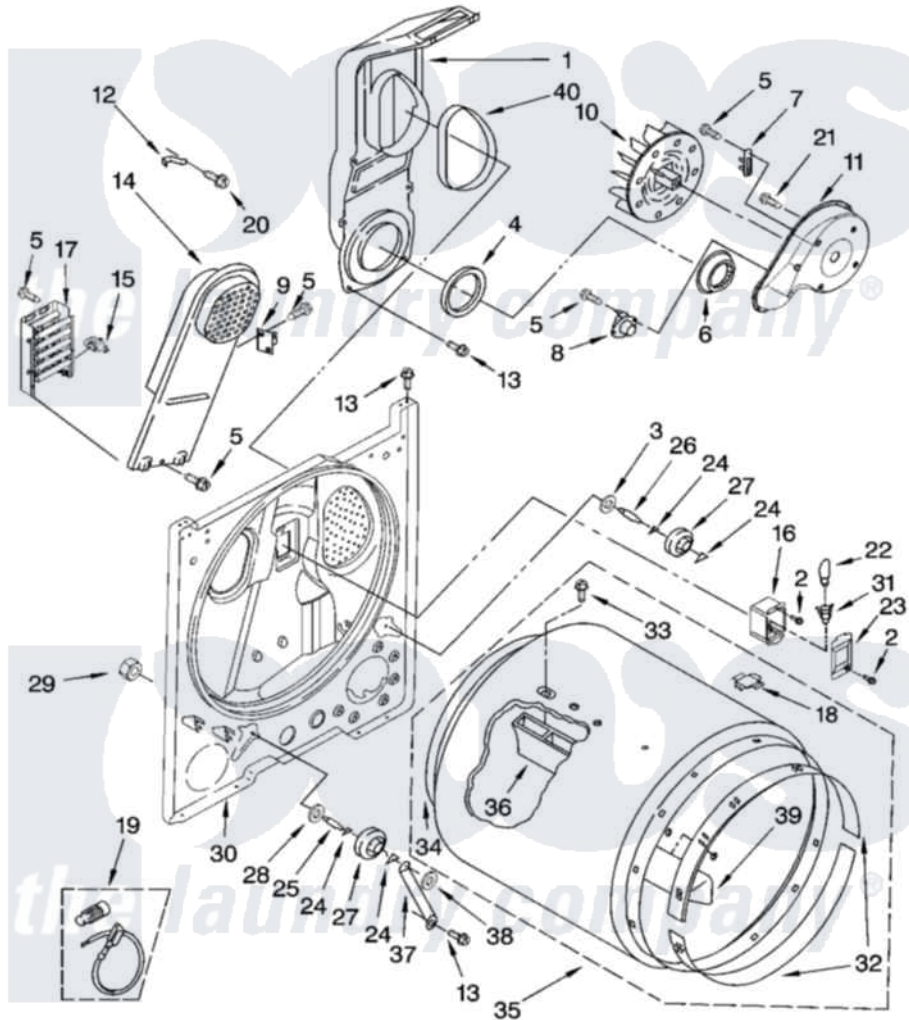

**Maytag MED5600TQ0 03 - BULKHEAD PARTS, OPTIONAL PARTS (NOT INCLUDED)**

**BULKHEAD PARTS**

For Model: MED5600TQ0  
(White)

W10116545

5

Maytag [Residential Maytag MED5600TQ0 Dryer Parts](#) Parts Diagram 03 - BULKHEAD PARTS, OPTIONAL PARTS (NOT INCLUDED)

[Click on the part number to view part](#)

Item	Original Part Number	Replaced By	Status	Part Description
1	<a href="#">348368</a>			Lint Chute Assembly
2	487909	<a href="#">488729</a>		Screw
3	<a href="#">3388703</a>			Washer, Support
4	<a href="#">347139</a>			Seal, Lint Chute
5	<a href="#">90767</a>			Screw, 8A X 3/8 HeX Washer Head Tapping
6	<a href="#">696302</a>			Shield, Exhaust
7	<a href="#">3392519</a>			Thermal Limiter
8	<a href="#">3387134</a>			Thermostat, Internal-Bias
9	3977393	<a href="#">279816</a>		Cutoff-Tml
10	<a href="#">694089</a>			Wheel, Blower
11	<a href="#">8577230</a>			Housing, Blower
12	3398161			CLIP
13	343641	<a href="#">681414</a>		Screw, 10AB X 1/2
14	<a href="#">8541818</a>			Box, Heater