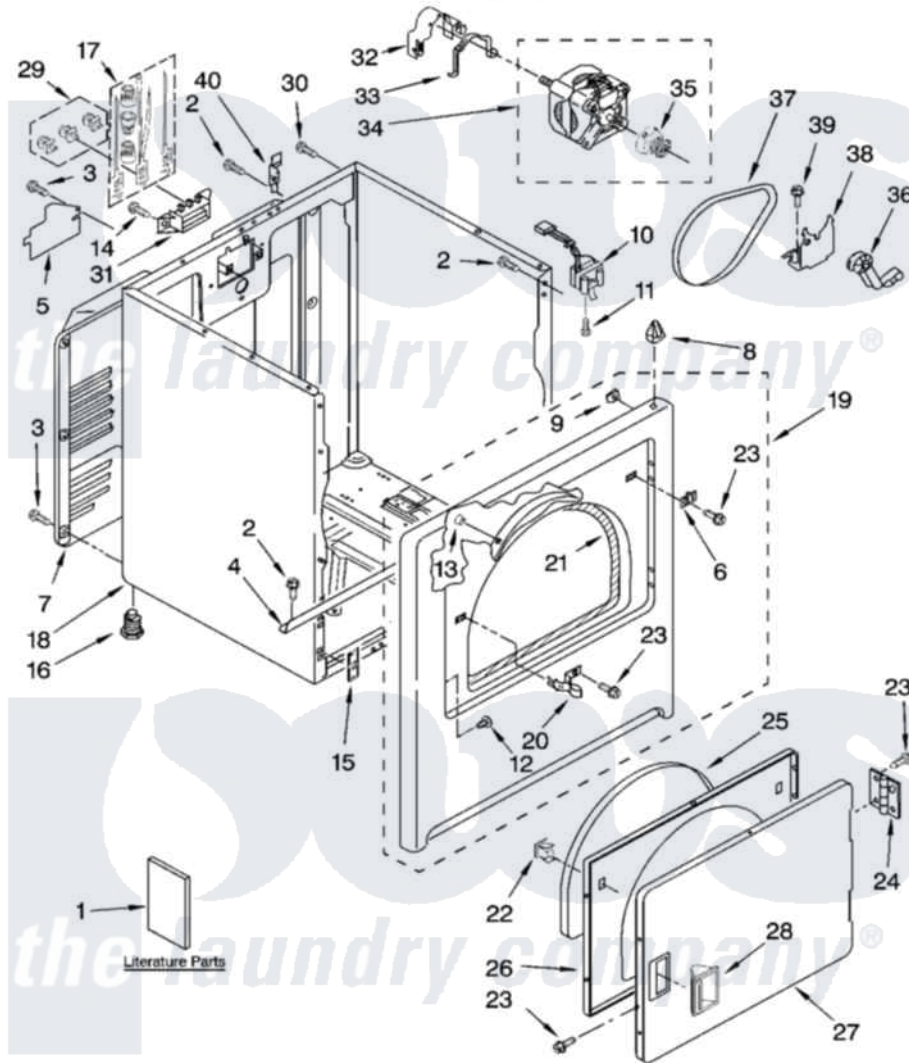

Maytag MED5600TQ1 01 - CABINET PARTS

CABINET PARTS

For Model: MED5600TQ1
(White)

29" ELECTRIC DRYER

9-07 Litho in U.S.A. (LT)

1

Part No. W10164732 Rev. A

Maytag [Residential Maytag MED5600TQ1 Dryer Parts](#) Parts Diagram 01 - CABINET PARTS

[Click on the part number to view part](#)

Item	Original Part Number	Replaced By	Status	Part Description
1	W10088770		Not Available	Guide, Use & Care
"	8576817		Not Available	Wiring Diagram
"	W10089170		Not Available	Sheet, Cycle Feature
2	343641	681414		Screw, 10AB X 1/2
3	693995			Screw, Hex Head
4	8541400			Bracket, Cabinet
5	3396795			Cover, Terminal Block
6	3403630			Plug, Strike Hole
7	3396805	280043		Panel-Rear
8	690363	18776		Lock, Front Top
9	98234			Clip, U-Bend
10	3406107			Door Switch Assembly
11	697773	3395530		Screw
12	3404413			Plug, Hinge Hole
13	685203	279220		Clip
14	3393008	308685		Side Trim)

15	3394083		Clip, Front Panel
16	3392100	49621	Feet-Leveling
"	279810		Foot-Optional
17	279318		Terminal Tinned And Brass Panel
18	8530603	8533643	Cabinet
19	3403444	279852	Panel
20	3403431		Strike, Panel
21	3406129		Seal And Bearing Assembly
22	3389441		Door Catch Assembly
23	342055	488627	Screw
24	3405514	W10362431	Hinge And Pin Assembly
25	3405246		Seal, Door Push-To-Start
26	3402341		Door, Inner
27	3402335		Door, Front
28	8565970		Handle, Door
29	279393		Terminal Block Screw Kit
30	697776	4331106	Screw, No.10-32 X 7/16
31	3397659		Block, Terminal
32	3404162		Clamp, Motor
33	660658		Clamp, Motor Mounting 343481 685441
34	8066206	279827	Motor-Drve
35	8066184		Pulley, Motor
36	691366		Idler And Pulley Assembly
37	W10131364	341241	Belt
38	348780		Base, Motor
39	3400500		Bolt, 3405245 5/16-18 X 3/4
40	8066217		Hinge, Top