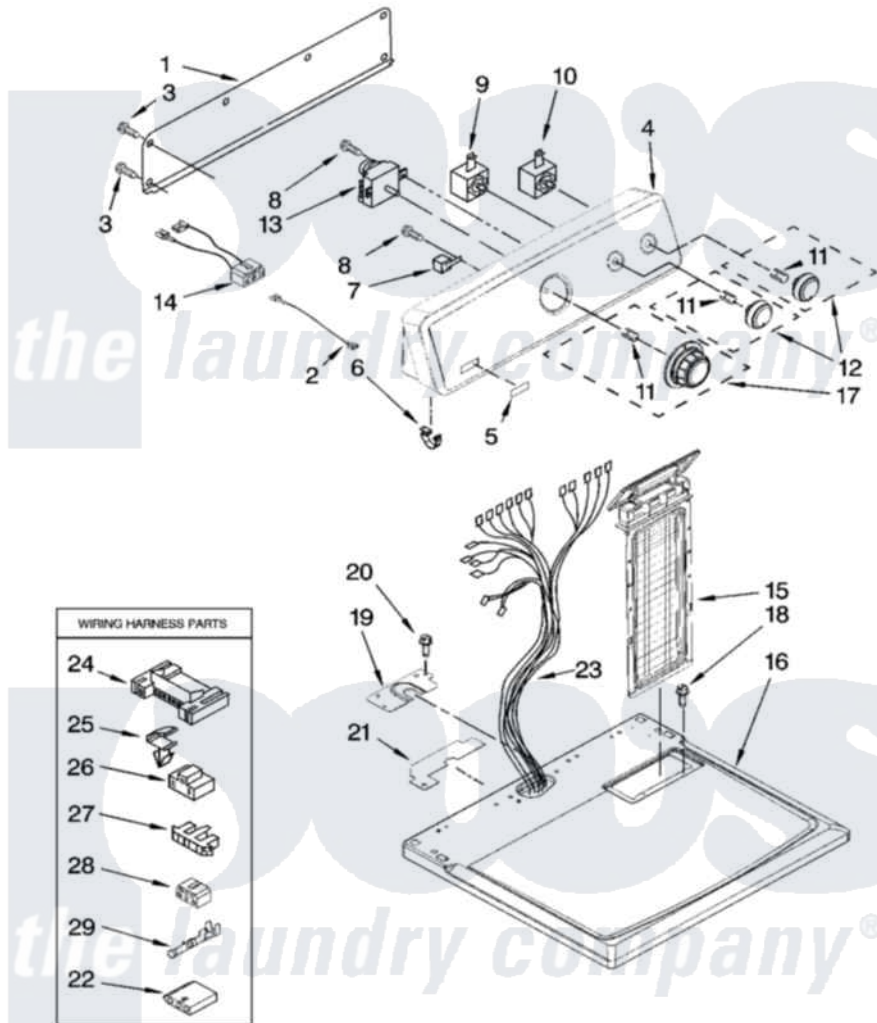

# Maytag MED5600TQ1 02 - TOP AND CONSOLE PARTS

## TOP AND CONSOLE PARTS

For Model: MED5600TQ1  
(White)

W10164732

3

Maytag [Residential Maytag MED5600TQ1 Dryer Parts](#) Parts Diagram 02 - TOP AND CONSOLE PARTS  
Click on the part number to view part

Item	Original Part Number	Replaced By	Status	Part Description
1	<a href="#">W10112577</a>			Panel, Rear Console
2	<a href="#">W10113080</a>			Wire, Jumper
3	<a href="#">693995</a>			Screw, Hex Head
4	W10086704	<a href="#">W10142665</a>		Console
5	W10112569	<a href="#">W10203949</a>		Medallion
6	<a href="#">8312709</a>			Clip-Console
7	<a href="#">694419</a>			Mini-Buzzer
8	8533971	<a href="#">90767</a>		Screw, 8A X 3/8 HeX Washer Head Tapping
9	<a href="#">3399639</a>			Switch, Rotary Temperature
10	<a href="#">W10117655</a>			Switch, Push-To-Start
11	<a href="#">8536939</a>			Clip, Knob
12	<a href="#">W10110029</a>			Knob, Control
13	<a href="#">3979617</a>			Timer, 60 Hz
14	<a href="#">W10110861</a>			Wire, Jumper
15	<a href="#">8565972</a>			Screen, Lint
16	W10112597	<a href="#">W10112599</a>		Top

17	<a href="#">W10110030</a>		Timer Knob Assembly
18	688983	<a href="#">487240</a>	Screw, For Mtg. Service Capacitor
19	<a href="#">W10112578</a>		Harness, Bracket
20	337686	Not Available	SCREW, 8-18 X .500
21	<a href="#">W10112603</a>		Seal, Harness
22	<a href="#">3936144</a>		Do-It-Yourself Repair Manuals
23	<a href="#">W10110991</a>		Harness, Wiring
24	<a href="#">3395683</a>		Receptacle, Multi-Terminal
25	<a href="#">3394427</a>		Clip-Harness
26	<a href="#">3401144</a>		Connector
27	<a href="#">3397269</a>		Connector, Timer
28	<a href="#">3347243</a>		Block, Disconnect
29	<a href="#">94614</a>		Terminal