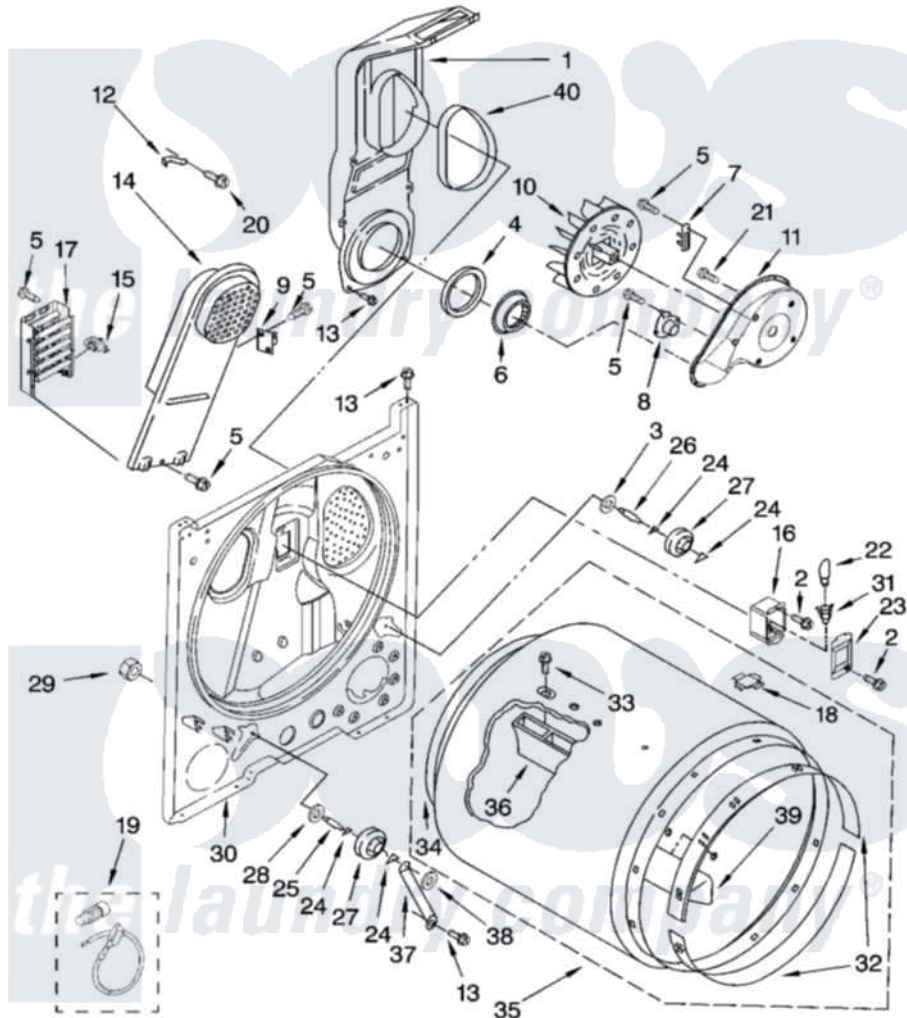

Maytag MED5600TQ1 03 - BULKHEAD PARTS, OPTIONAL PARTS (NOT INCLUDED)

BULKHEAD PARTS

For Model: MED5600TQ1
(White)

W10164732

5

Maytag Residential Maytag MED5600TQ1 Dryer Parts Parts Diagram 03 - BULKHEAD PARTS, OPTIONAL PARTS (NOT INCLUDED)

Click on the part number to view part

Item	Original Part Number	Replaced By	Status	Part Description
1	348368			Lint Chute Assembly
2	487909	488729		Screw
3	3388703			Washer, Support
4	347139			Seal, Lint Chute
5	90767			Screw, 8A X 3/8 HeX Washer Head Tapping
6	696302			Shield, Exhaust
7	3392519			Thermal Limiter
8	3387134			Thermostat, Internal-Bias
9	3977393	279816		Cutoff-Tml
10	694089			Wheel, Blower
11	8577230			Housing, Blower
12	3398161			CLIP
13	343641	681414		Screw, 10AB X 1/2
14	8541818			Box, Heater

15	3977767		Thermostat, High Limit 250 F
16	3977373		Bracket, Drum Light
17	3403585	279838	Element
18	8066086		Plug, Drum Hole
19	279457		Wire Kit, Terminal
20	489463		Screw, 8-18 X 1/16
21	3390647	488729	Screw
22	3406124	22002263	Lamp
23	3402841	8532165	Lens, Drum Light
24	690997		Washer, Thrust
25	3399506	W10359270	Shaft, Drum Roller Threads
26	3399507	W10359269	Shaft, Drum Roller Threads
27	3397590	349241T	Support
28	348197		Washer, Support
29	3359452		Nut, Lock
30	3403413		Bulkhead
31	W10136369		Socket, Drum Light Assembly
32	692526	279441	BeaRng-Rng
33	W10109200		Screw, Baffle Mounting
34	3406130	279857	Seal
35	695587		Drum Assembly
36	692490		Baffle, Drum
37	3976434		Bracket, Support Shaft
38	90296		Nut, Push On
39	3403636		Baffle, Drum
40	339956		Seal, Air Duct To Bulkhead
NI			Not Available
"	279948	4392065	Kit, Dryer Repair
"	3406839		Dry Rack Assembly
"	8522199		Accessory Parts
"	72017		Paint, Touch-Up
"	350930		Paint, Pressurized Spray B
"	350938		Paint, Pressurized Spray B
"	799344		Paint, Touch-Up)