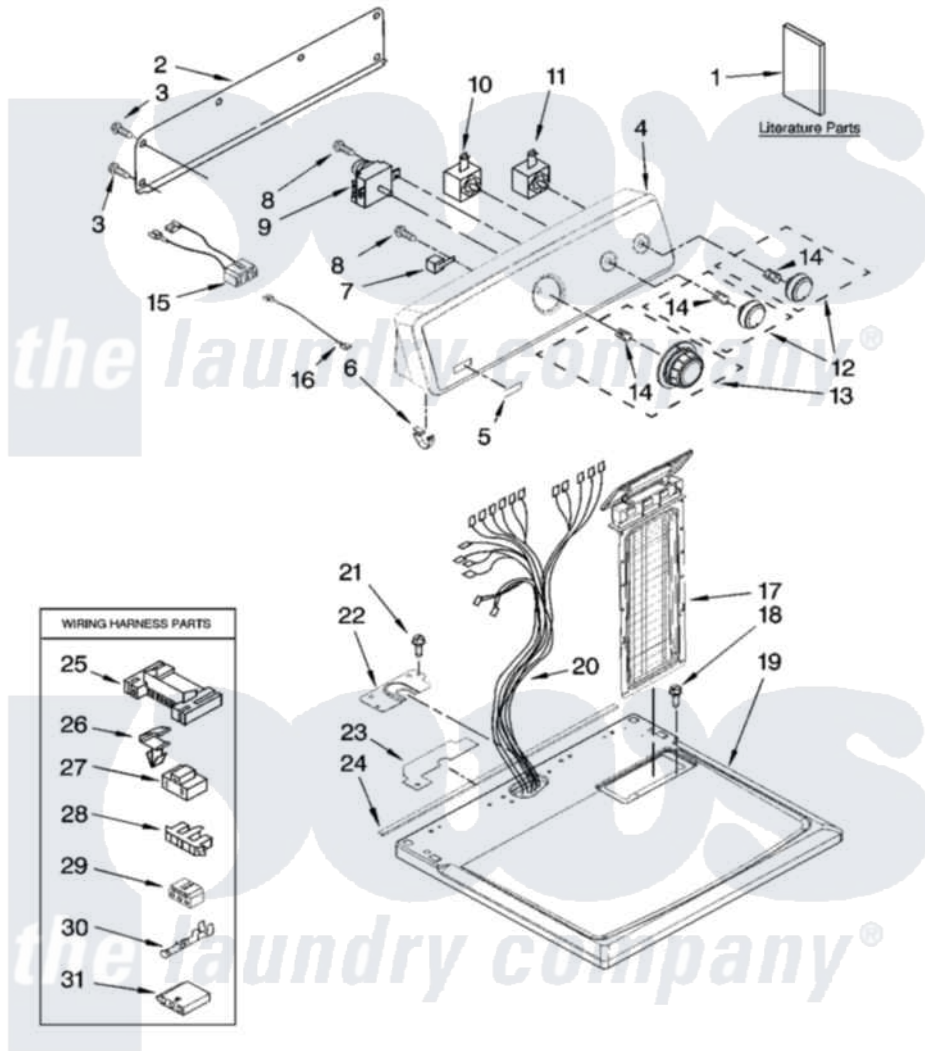

# Maytag MED5620TQ0 01 - TOP AND CONSOLE PARTS

## TOP AND CONSOLE PARTS

29" ELECTRIC DRYER

For Model: MED5620TQ0  
(White)

8-07 Litho in U.S.A. (drd)

1

Part No. W10117901 Rev. B

Maytag [Residential Maytag MED5620TQ0 Dryer Parts](#) Parts Diagram 01 - TOP AND CONSOLE PARTS

[Click on the part number to view part](#)

Item	Original Part Number	Replaced By	Status	Part Description
1	W10088770		Not Available	Guide, Use & Care
"	8576817		Not Available	Wiring Diagram
"	W10089170		Not Available	Sheet, Cycle Feature
2	<a href="#">W10112576</a>			Panel, Rear Console
3	<a href="#">693995</a>			Screw, Hex Head
4	W10086705	<a href="#">W10142666</a>		Console
5	W10112569	<a href="#">W10203949</a>		Medallion
6	<a href="#">8312709</a>			Clip-Console
7	<a href="#">694419</a>			Mini-Buzzer
8	8533971	<a href="#">90767</a>		Screw, 8A X 3/8 HeX Washer Head Tapping
9	<a href="#">3979617</a>			Timer, 60 Hz
10	<a href="#">3399639</a>			Switch, Rotary Temperature
11	<a href="#">W10117655</a>			Switch, Push-To-Start
12	<a href="#">W10110029</a>			Knob, Control
13	<a href="#">W10110030</a>			Timer Knob Assembly
14	<a href="#">8536939</a>			Clip, Knob

15	<a href="#">W10110861</a>		Wire, Jumper
16	<a href="#">W10113080</a>		Wire, Jumper
17	<a href="#">8565972</a>		Screen, Lint
18	688983	<a href="#">487240</a>	Screw, For Mtg. Service Capacitor
19	W10112597	<a href="#">W10112599</a>	Top
20	<a href="#">W10110864</a>		Harness, Wiring
21	337686	Not Available	SCREW, 8-18 X .500
22	<a href="#">8565981</a>		Bracket, Harness
23	<a href="#">W10118608</a>		Foam-Seal Console Bracket
24	<a href="#">W10112267</a>		Foam-Seal Control Bracket
25	<a href="#">3395683</a>		Receptacle, Multi-Terminal
26	<a href="#">3394427</a>		Clip-Harness
27	<a href="#">3401144</a>		Connector
28	<a href="#">3397269</a>		Connector, Timer
29	<a href="#">3347243</a>		Block, Disconnect
30	<a href="#">94614</a>		Terminal
31	<a href="#">3936144</a>		Do-It-Yourself Repair Manuals