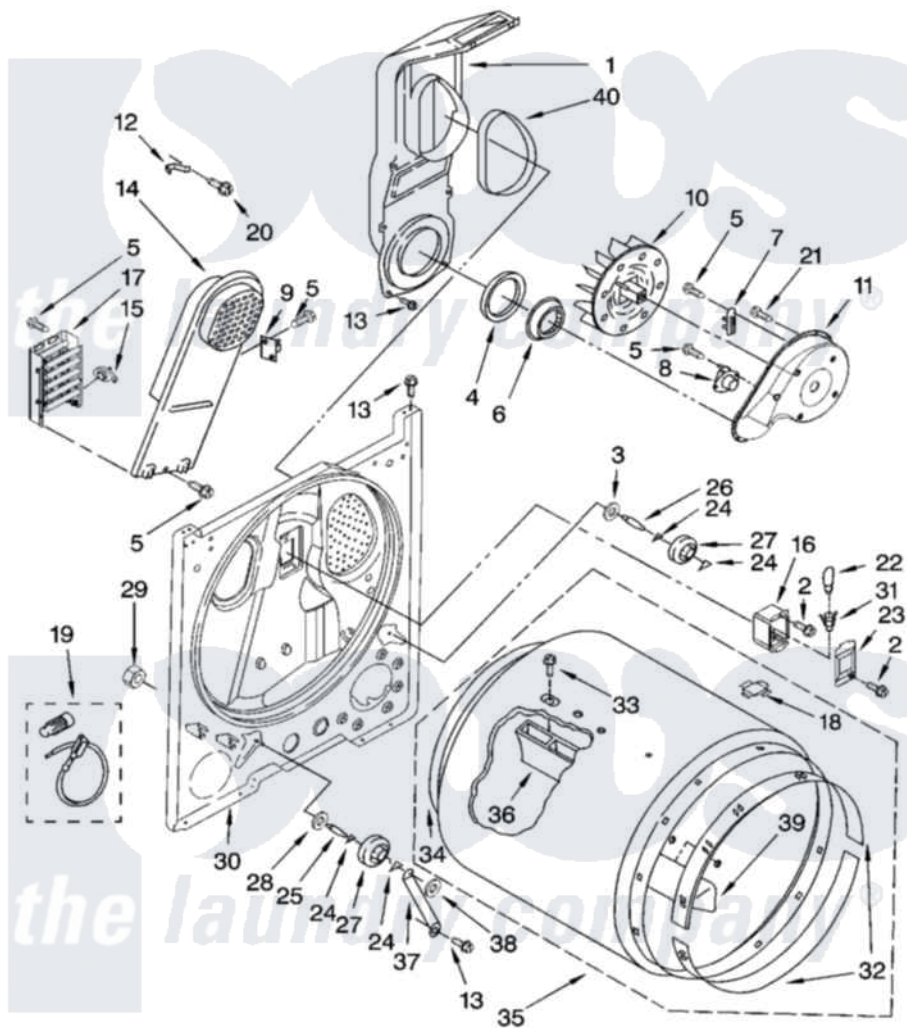

Maytag MED5620TQ0 03 - BULKHEAD PARTS, OPTIONAL PARTS (NOT INCLUDED)

BULKHEAD PARTS

For Model: MED5620TQ0
(White)

W10117901

5

Maytag Residential Maytag MED5620TQ0 Dryer Parts Parts Diagram 03 - BULKHEAD PARTS, OPTIONAL PARTS (NOT INCLUDED)

[Click on the part number to view part](#)

Item	Original Part Number	Replaced By	Status	Part Description
1	348368			Lint Chute Assembly
2	487909	488729		Screw
3	99002633			Thermostat, Limiting
4	347139			Seal, Lint Chute
5	90767			Screw, 8A X 3/8 HeX Washer Head Tapping
6	696302			Shield, Exhaust
7	3392519			Thermal Limiter
8	3387134			Thermostat, Internal-Bias
9	3977393	279816		Cutoff-Tml
10	694089			Wheel, Blower
11	8577230			Housing, Blower
12	3398161			CLIP
13	343641	681414		Screw, 10AB X 1/2
14	8541818			Box, Heater

15	3977767		Thermostat, High Limit 250 F
16	3977373		Bracket, Drum Light
17	3403585	279838	Element
18	8066086		Plug, Drum Hole
19	279457		Wire Kit, Terminal
20	489463		Screw, 8-18 X 1/16
21	3390647	488729	Screw
22	3406124	22002263	Lamp
23	3402841	8532165	Lens, Drum Light
24	690997		Washer, Thrust
25	3399506	W10359270	Shaft, Drum Roller Threads
26	3399507	W10359269	Shaft, Drum Roller Threads
27	3397590	349241T	Support
28	348197		Washer, Support
29	3359452		Nut, Lock
30	3403413		Bulkhead
31	W10136369		Socket, Drum Light Assembly
32	692526	279441	BeaRng-Rng
33	W10109200		Screw, Baffle Mounting
34	3406130	279857	Seal
35	695587		Drum Assembly
36	692490		Baffle, Drum
37	3976434		Bracket, Support Shaft
38	90296		Nut, Push On
39	3403636		Baffle, Drum
40	339956		Seal, Air Duct To Bulkhead
NI			Not Available
"	279948	4392065	Kit, Dryer Repair
"	3406839		Dry Rack Assembly
"	8522199		Accessory Parts
"	72017		Paint, Touch-Up
"	350930		Paint, Pressurized Spray B
"	350938		Paint, Pressurized Spray B
"	799344		Paint, Touch-Up)