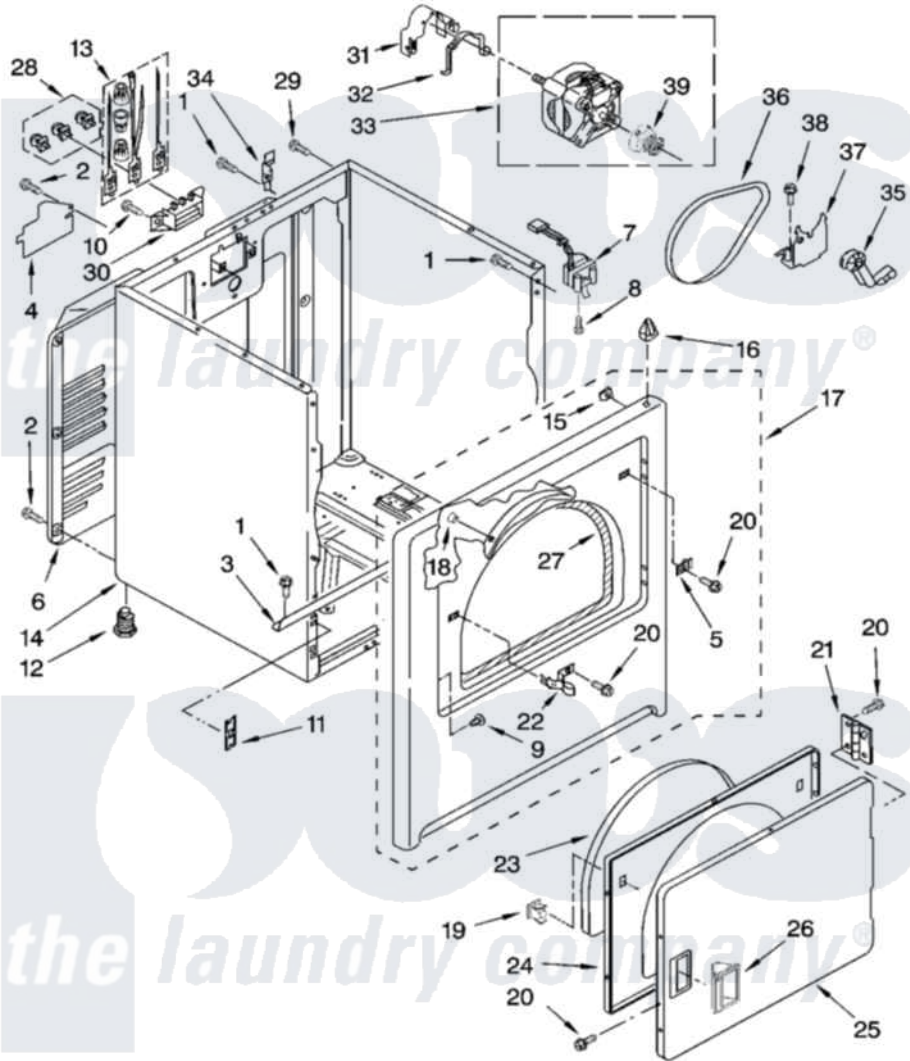

## CABINET PARTS

For Model: MED5621TQ0  
(White)

W10118327

FOR ORDERING INFORMATION REFER TO PARTS PRICE LIST

3

Maytag [Residential Maytag MED5621TQ0 Dryer Parts](#) Parts Diagram 02 - CABINET PARTS  
Click on the part number to view part

Item	Original Part Number	Replaced By	Status	Part Description
1	343641	<a href="#">681414</a>		Screw, 10AB X 1/2
2	<a href="#">693995</a>			Screw, Hex Head
3	<a href="#">8541400</a>			Bracket, Cabinet
4	<a href="#">3396795</a>			Cover, Terminal Block
5	<a href="#">3403630</a>			Plug, Strike Hole
6	3396805	<a href="#">280043</a>		Panel-Rear
7	<a href="#">3406107</a>			Door Switch Assembly
8	697773	<a href="#">3395530</a>		Screw
9	<a href="#">3404413</a>			Plug, Hinge Hole
10	3393008	<a href="#">308685</a>		Side Trim )
11	<a href="#">3394083</a>			Clip, Front Panel
12	3392100	<a href="#">49621</a>		Feet-Leveling
"	<a href="#">279810</a>			Foot-Optional
13	<a href="#">279318</a>			Terminal Tinned And Brass Panel
14	8530603	<a href="#">8533643</a>		Cabinet
15	<a href="#">98234</a>			Clip, U-Bend