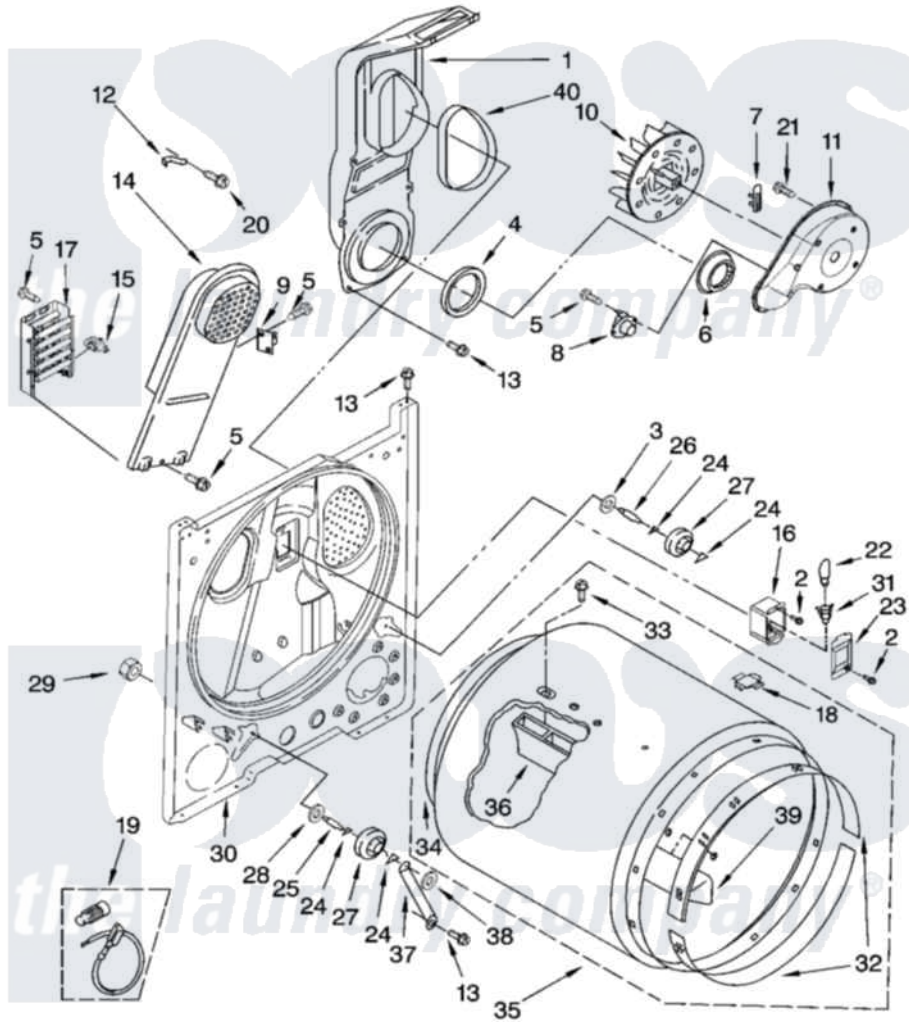

Maytag MED5621TQ0 03 - BULKHEAD PARTS, OPTIONAL PARTS (NOT INCLUDED)

BULKHEAD PARTS

For Model: MED5621TQ0
(White)

FOR ORDERING INFORMATION REFER TO PARTS PRICE LIST

W10118327

5

Maytag [Residential Maytag MED5621TQ0 Dryer Parts](#) Parts Diagram 03 - BULKHEAD PARTS, OPTIONAL PARTS (NOT INCLUDED)

[Click on the part number to view part](#)

Item	Original Part Number	Replaced By	Status	Part Description
1	348368			Lint Chute Assembly
2	487909	488729		Screw
3	3388703			Washer, Support
4	347139			Seal, Lint Chute
5	90767			Screw, 8A X 3/8 HeX Washer Head Tapping
6	696302			Shield, Exhaust
7	3392519			Thermal Limiter
8	3387134			Thermostat, Internal-Bias
9	3977393	279816		Cutoff-Tml
10	694089			Wheel, Blower
11	8577230			Housing, Blower
12	3398161			CLIP
13	343641	681414		Screw, 10AB X 1/2
14	8541818			Box, Heater

15	3977767		Thermostat, High Limit 250 F
16	3977373		Bracket, Drum Light
17	3403585	279838	Element
18	8066086		Plug, Drum Hole
19	279457		Wire Kit, Terminal
20	489463		Screw, 8-18 X 1/16
21	3390647	488729	Screw
22	3406124	22002263	Lamp
23	3402841	8532165	Lens, Drum Light
24	690997		Washer, Thrust
25	3399506	W10359270	Shaft, Drum Roller Threads
26	3399507	W10359269	Shaft, Drum Roller Threads
27	3397590	349241T	Support
28	348197		Washer, Support
29	3359452		Nut, Lock
30	3403413		Bulkhead
31	W10136369		Socket, Drum Light Assembly
32	692526	279441	BeaRng-Rng
33	W10109200		Screw, Baffle Mounting
34	3406130	279857	Seal
35	695587		Drum Assembly
36	692490		Baffle, Drum
37	3976434		Bracket, Support Shaft
38	90296		Nut, Push On
39	3403636		Baffle, Drum
40	339956		Seal, Air Duct To Bulkhead
NI			Not Available
"	279948	4392065	Kit, Dryer Repair
"	3406839		Dry Rack Assembly
"	8522199		Accessory Parts
"	72017		Paint, Touch-Up
"	350930		Paint, Pressurized Spray B
"	350938		Paint, Pressurized Spray B
"	799344		Paint, Touch-Up)