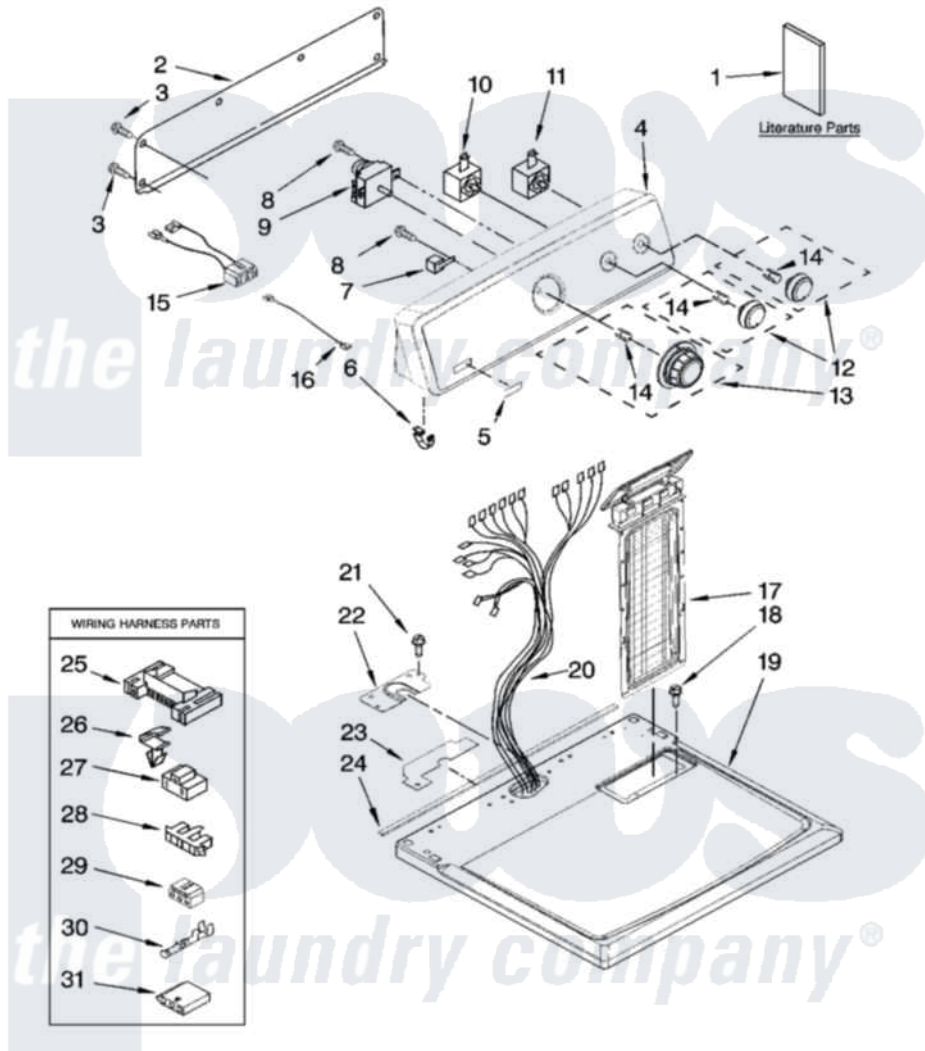

Maytag MED5630TQ0 01 - TOP AND CONSOLE PARTS

TOP AND CONSOLE PARTS

For Model: MED5630TQ0
(White)

29" ELECTRIC DRYER

8-07 Litho in U.S.A. (drd)

1

Part No. W10118329 Rev. B

Maytag [Residential Maytag MED5630TQ0 Dryer Parts](#) Parts Diagram 01 - TOP AND CONSOLE PARTS

[Click on the part number to view part](#)

Item	Original Part Number	Replaced By	Status	Part Description
1	W10088770		Not Available	Guide, Use & Care
"	8576817		Not Available	Wiring Diagram
"	W10089170		Not Available	Sheet, Cycle Feature
2	W10112576			Panel, Rear Console
3	693995			Screw, Hex Head
4	W10086732	W10142668		Console
5	W10112569	W10203949		Medallion
6	8312709			Clip-Console
7	694419			Mini-Buzzer
8	8533971	90767		Screw, 8A X 3/8 HeX Washer Head Tapping
9	3979617			Timer, 60 Hz
10	3399640			Switch, Rotary
11	W10117655			Switch, Push-To-Start
12	W10110029			Knob, Control
13	W10110030			Timer Knob Assembly
14	8536939			Clip, Knob

15	W10113107		Wire, Jumper
16	W10113080		Wire, Jumper
17	8565972		Screen, Lint
18	688983	487240	Screw, For Mtg. Service Capacitor
19	W10112597	W10112599	Top
20	W10110864		Harness, Wiring
21	337686	Not Available	SCREW, 8-18 X .500
22	8565981		Bracket, Harness
23	W10118608		Foam-Seal Console Bracket
24	W10112267		Foam-Seal Control Bracket
25	3395683		Receptacle, Multi-Terminal
26	3394427		Clip-Harness
27	3401144		Connector
28	3397269		Connector, Timer
29	3347243		Block, Disconnect
30	94614		Terminal
31	3936144		Do-It-Yourself Repair Manuals