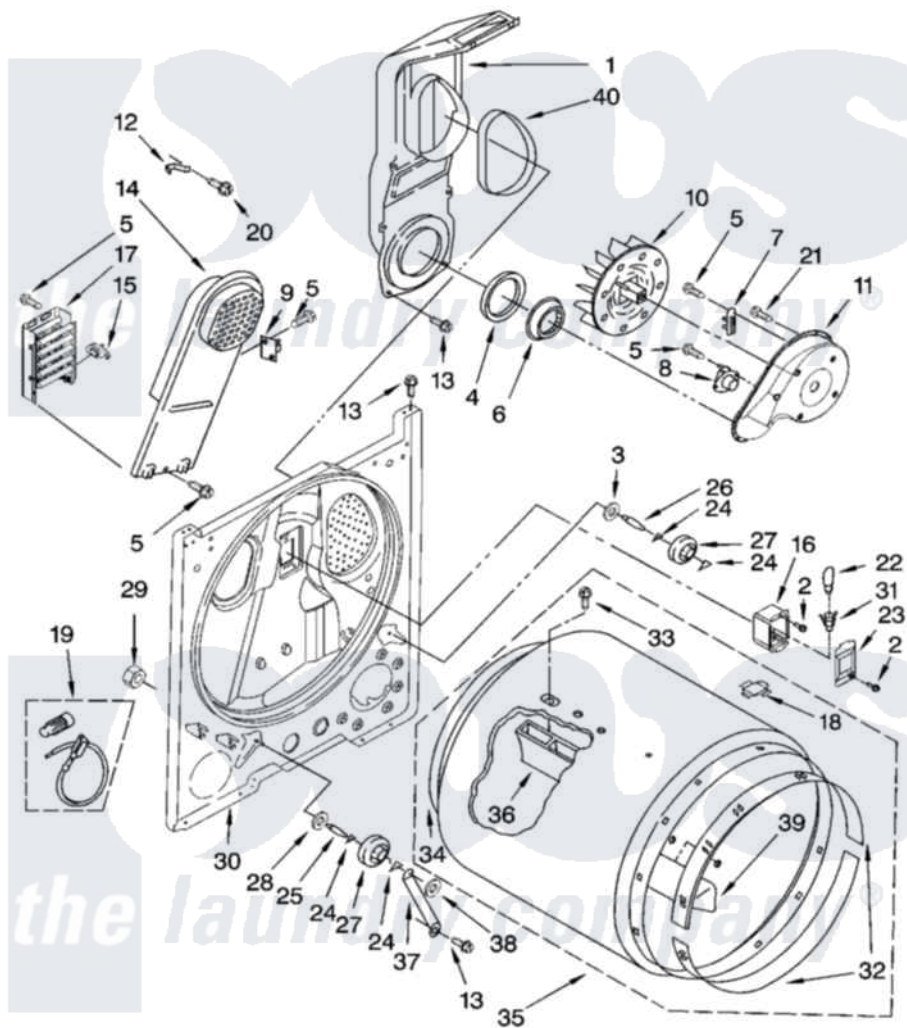

Maytag MED5630TQ0 03 - BULKHEAD PARTS, OPTIONAL PARTS (NOT INCLUDED)

**BULKHEAD PARTS**

For Model: MED5630TQ0  
(White)

W10118329

5

Maytag [Residential Maytag MED5630TQ0 Dryer Parts](#) Parts Diagram 03 - BULKHEAD PARTS, OPTIONAL PARTS (NOT INCLUDED)

[Click on the part number to view part](#)

Item	Original Part Number	Replaced By	Status	Part Description
1	<a href="#">348368</a>			Lint Chute Assembly
2	487909	<a href="#">488729</a>		Screw
3	<a href="#">99002633</a>			Thermostat, Limiting
4	<a href="#">347139</a>			Seal, Lint Chute
5	<a href="#">90767</a>			Screw, 8A X 3/8 HeX Washer Head Tapping
6	<a href="#">696302</a>			Shield, Exhaust
7	<a href="#">3392519</a>			Thermal Limiter
8	<a href="#">3387134</a>			Thermostat, Internal-Bias
9	3977393	<a href="#">279816</a>		Cutoff-Tml
10	<a href="#">694089</a>			Wheel, Blower
11	<a href="#">8577230</a>			Housing, Blower
12	3398161			CLIP
13	343641	<a href="#">681414</a>		Screw, 10AB X 1/2
14	<a href="#">8541818</a>			Box, Heater