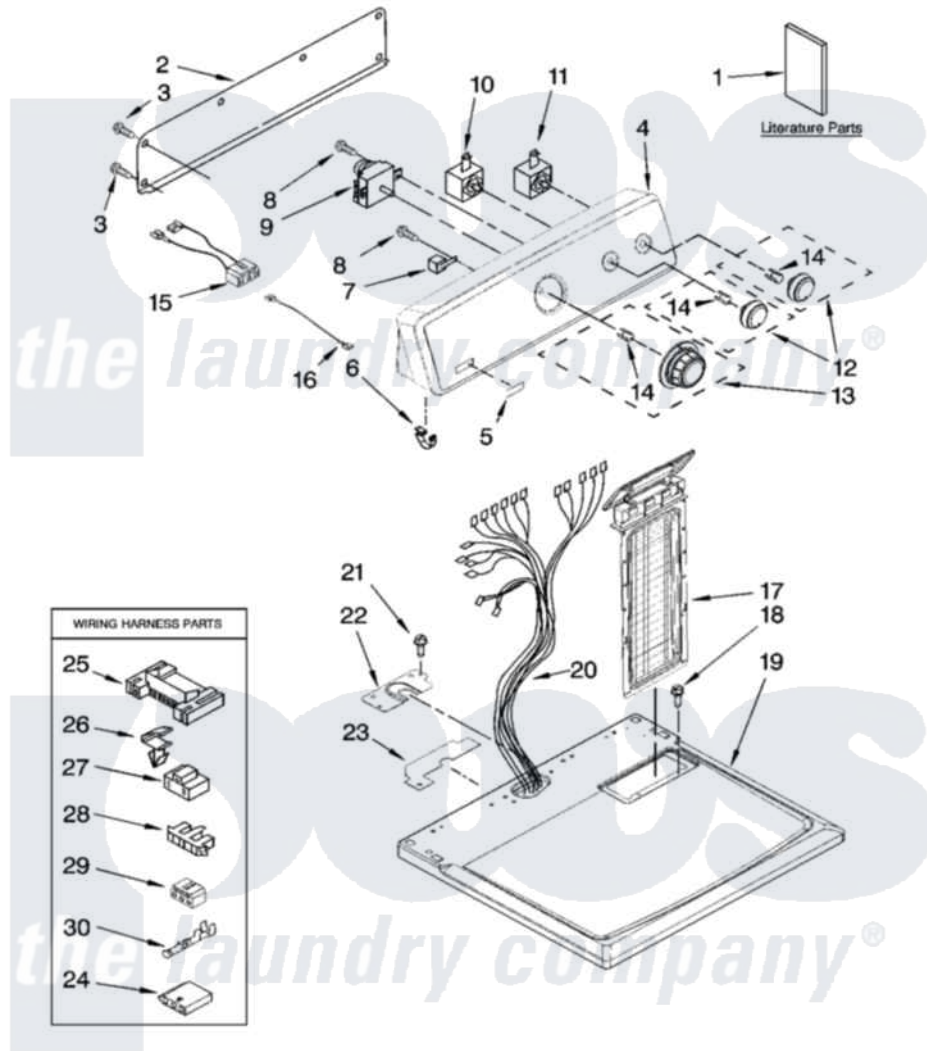

# Maytag MED5630TQ1 01 - TOP AND CONSOLE PARTS

## TOP AND CONSOLE PARTS

29" ELECTRIC DRYER

For Model: MED5630TQ1  
(White)

9-07 Litho in U.S.A. (LT)

1

Part No. W10164881 Rev. A

Maytag [Residential Maytag MED5630TQ1 Dryer Parts](#) Parts Diagram 01 - TOP AND CONSOLE PARTS

[Click on the part number to view part](#)

Item	Original Part Number	Replaced By	Status	Part Description
1	W10088770		Not Available	Guide, Use & Care
"	8576817		Not Available	Wiring Diagram
"	W10089170		Not Available	Sheet, Cycle Feature
2	<a href="#">W10112577</a>			Panel, Rear Console
3	<a href="#">693995</a>			Screw, Hex Head
4	W10086732	<a href="#">W10142668</a>		Console
5	W10112569	<a href="#">W10203949</a>		Medallion
6	<a href="#">8312709</a>			Clip-Console
7	<a href="#">694419</a>			Mini-Buzzer
8	8533971	<a href="#">90767</a>		Screw, 8A X 3/8 HeX Washer Head Tapping
9	<a href="#">3979617</a>			Timer, 60 Hz
10	<a href="#">3399640</a>			Switch, Rotary
11	<a href="#">W10117655</a>			Switch, Push-To-Start
12	<a href="#">W10110029</a>			Knob, Control
13	<a href="#">W10110030</a>			Timer Knob Assembly
14	<a href="#">8536939</a>			Clip, Knob

15	<a href="#">W10113107</a>		Wire, Jumper
16	<a href="#">W10113080</a>		Wire, Jumper
17	<a href="#">8565972</a>		Screen, Lint
18	688983	<a href="#">487240</a>	Screw, For Mtg. Service Capacitor
19	W10112597	<a href="#">W10112599</a>	Top
20	<a href="#">W10110991</a>		Harness, Wiring
21	337686	Not Available	SCREW, 8-18 X .500
22	<a href="#">W10112578</a>		Harness, Bracket
23	<a href="#">W10112603</a>		Seal, Harness
24	<a href="#">3936144</a>		Do-It-Yourself Repair Manuals
25	<a href="#">3395683</a>		Receptacle, Multi-Terminal
26	<a href="#">3394427</a>		Clip-Harness
27	<a href="#">3401144</a>		Connector
28	<a href="#">3397269</a>		Connector, Timer
29	<a href="#">3347243</a>		Block, Disconnect
30	<a href="#">94614</a>		Terminal