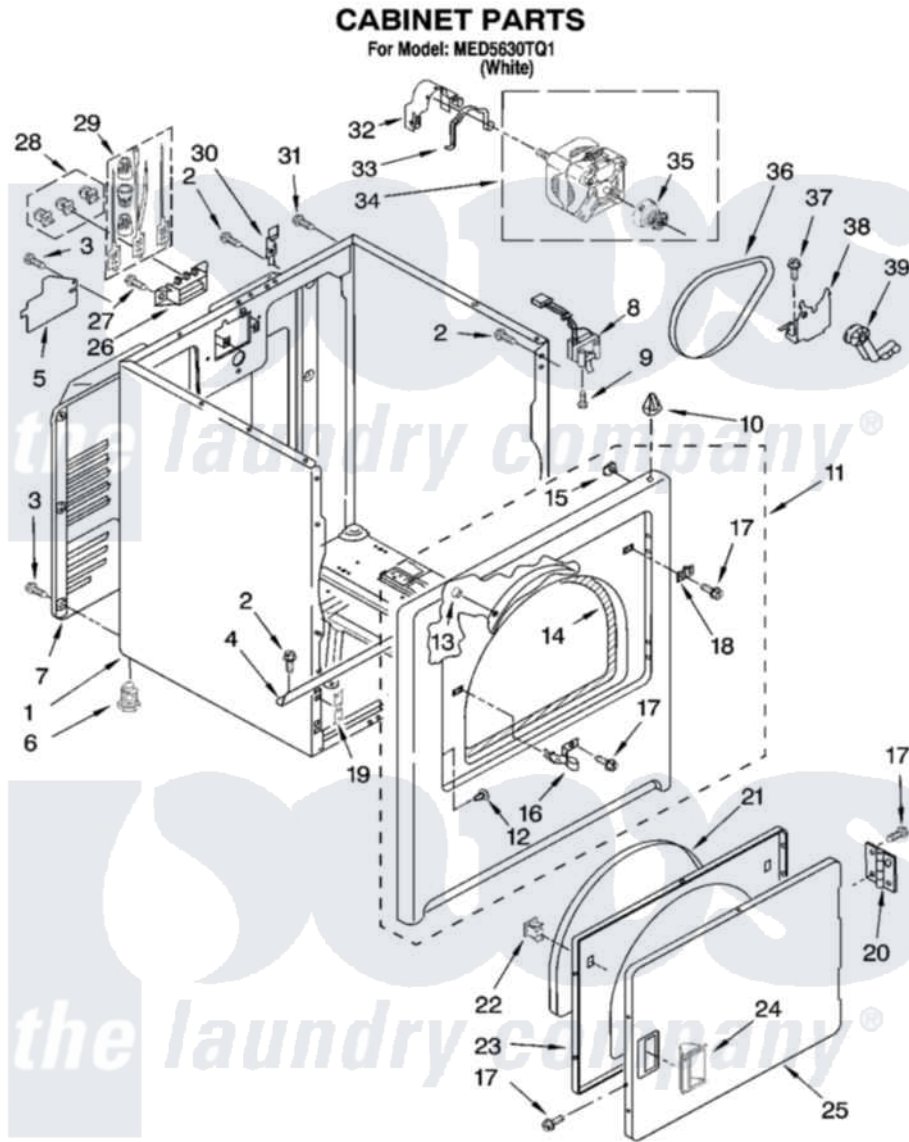

# Maytag MED5630TQ1 02 - CABINET PARTS

W10164881

3

Maytag [Residential Maytag MED5630TQ1 Dryer Parts](#) Parts Diagram 02 - CABINET PARTS  
Click on the part number to view part

Item	Original Part Number	Replaced By	Status	Part Description
1	8530603	<a href="#">8533643</a>		Cabinet
2	343641	<a href="#">681414</a>		Screw, 10AB X 1/2
3	<a href="#">693995</a>			Screw, Hex Head
4	<a href="#">8541400</a>			Bracket, Cabinet
5	<a href="#">3396795</a>			Cover, Terminal Block
6	3392100	<a href="#">49621</a>		Feet-Leveling
"	<a href="#">279810</a>			Foot-Optional
7	3396805	<a href="#">280043</a>		Panel-Rear
8	<a href="#">3406107</a>			Door Switch Assembly
9	697773	<a href="#">3395530</a>		Screw
10	690363	<a href="#">18776</a>		Lock, Front Top
11	3403444	<a href="#">279852</a>		Panel
12	<a href="#">3404413</a>			Plug, Hinge Hole
13	685203	<a href="#">279220</a>		Clip
14	<a href="#">3406129</a>			Seal And Bearing Assembly
15	<a href="#">98234</a>			Clip, U-Bend