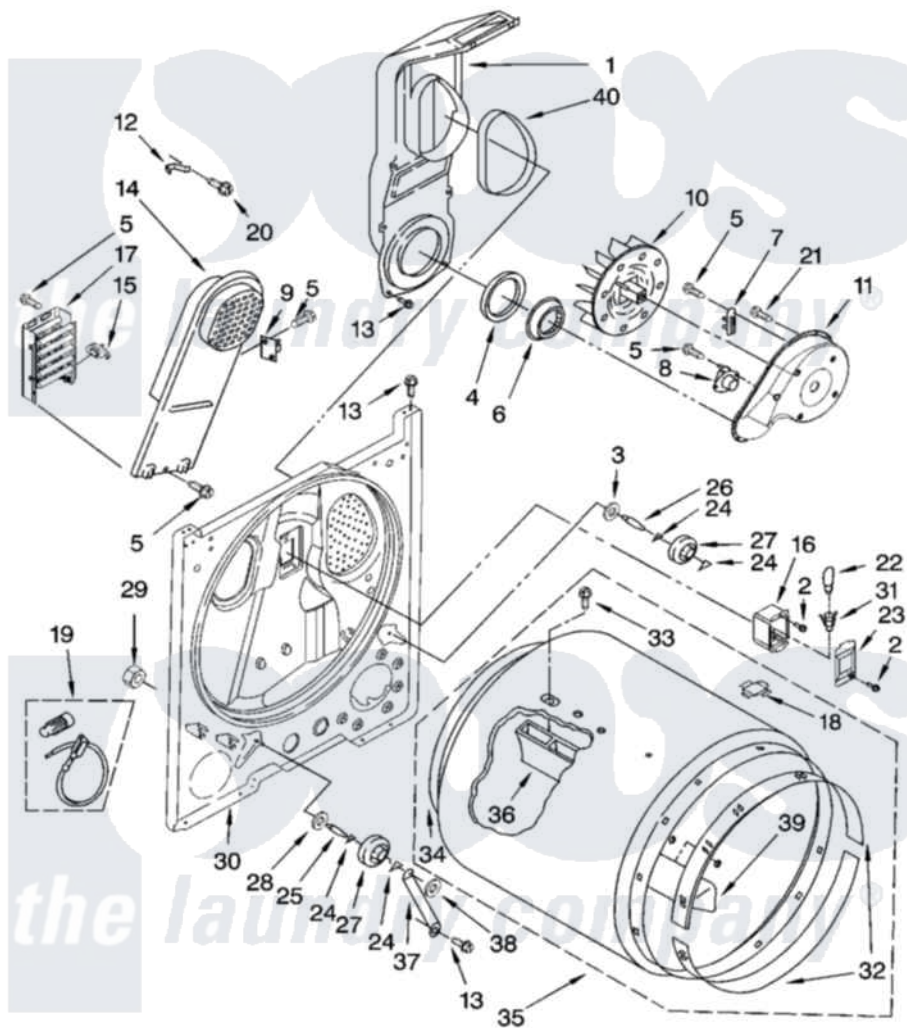

**Maytag MED5630TQ1 03 - BULKHEAD PARTS, OPTIONAL PARTS (NOT INCLUDED)**

**BULKHEAD PARTS**

For Model: MED5630TQ1  
(White)

W10164891

5

Maytag [Residential Maytag MED5630TQ1 Dryer Parts](#) Parts Diagram 03 - BULKHEAD PARTS, OPTIONAL PARTS (NOT INCLUDED)

[Click on the part number to view part](#)

Item	Original Part Number	Replaced By	Status	Part Description
1	<a href="#">348368</a>			Lint Chute Assembly
2	487909	<a href="#">488729</a>		Screw
3	<a href="#">3388703</a>			Washer, Support
4	<a href="#">347139</a>			Seal, Lint Chute
5	<a href="#">90767</a>			Screw, 8A X 3/8 HeX Washer Head Tapping
6	<a href="#">696302</a>			Shield, Exhaust
7	<a href="#">3392519</a>			Thermal Limiter
8	<a href="#">3387134</a>			Thermostat, Internal-Bias
9	3977393	<a href="#">279816</a>		Cutoff-Tml
10	<a href="#">694089</a>			Wheel, Blower
11	<a href="#">8577230</a>			Housing, Blower
12	3398161			CLIP
13	343641	<a href="#">681414</a>		Screw, 10AB X 1/2
14	<a href="#">8541818</a>			Box, Heater