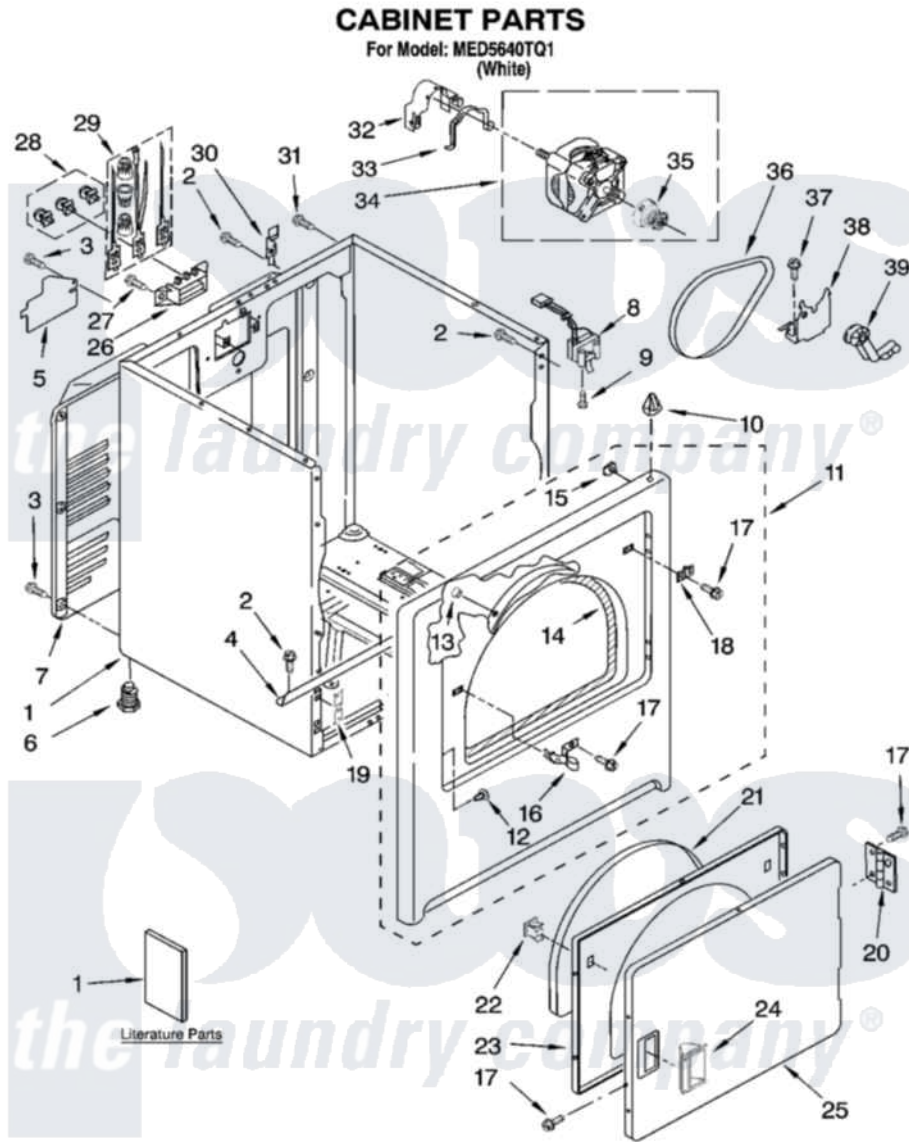

Maytag MED5640TQ1 02 - CABINET PARTS

W10164760

3

Maytag [Residential Maytag MED5640TQ1 Dryer Parts](#) Parts Diagram 02 - CABINET PARTS
Click on the part number to view part

Item	Original Part Number	Replaced By	Status	Part Description
1	8530603	8533643		Cabinet
2	343641	681414		Screw, 10AB X 1/2
3	693995			Screw, Hex Head
4	8541400			Bracket, Cabinet
5	3396795			Cover, Terminal Block
6	3392100	49621		Feet-Leveling
"	279810			Foot-Optional
7	3396805	280043		Panel-Rear
8	3406107			Door Switch Assembly
9	697773	3395530		Screw
10	690363	18776		Lock, Front Top
11	3403444	279852		Panel
12	3404413			Plug, Hinge Hole
13	685203	279220		Clip
14	3406129			Seal And Bearing Assembly
15	98234			Clip, U-Bend

16	3403431		Strike, Panel
17	342055	488627	Screw
18	3403630		Plug, Strike Hole
19	3394083		Clip, Front Panel
20	3405514	W10362431	Hinge And Pin Assembly
21	3405246		Seal, Door Push-To-Start
22	3389441		Door Catch Assembly
23	3402341		Door, Inner
24	8565970		Handle, Door
25	3402335		Door, Front
26	3397659		Block, Terminal
27	3393008	308685	Side Trim)
28	279393		Terminal Block Screw Kit
29	279318		Terminal Tinned And Brass Panel
30	8066217		Hinge, Top
31	697776	4331106	Screw, No.10-32 X 7/16
32	3404162		Clamp, Motor
33	660658		Clamp, Motor Mounting 343481 685441
34	8066206	279827	Motor-Drve
35	8066184		Pulley, Motor
36	W10131364	341241	Belt
37	3400500		Bolt, 3405245 5/16-18 X 3/4
38	348780		Base, Motor
39	691366		Idler And Pulley Assembly